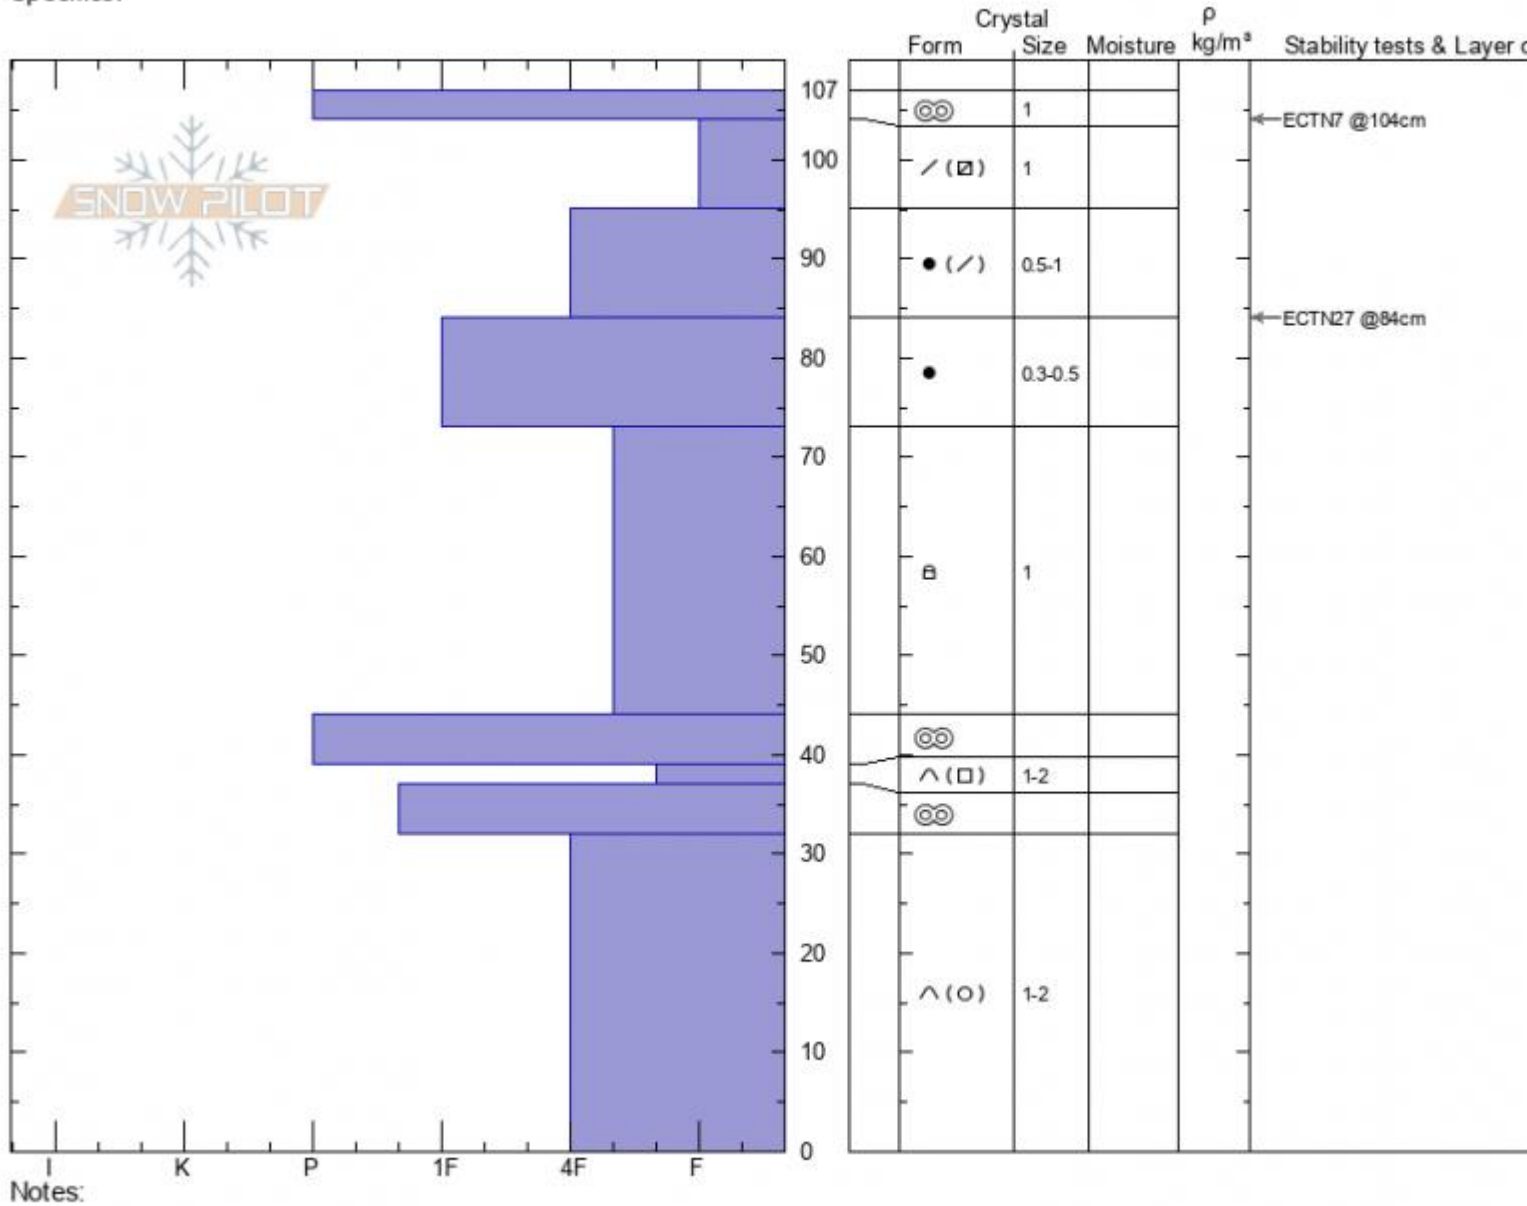

**Divide Peak**  
**Gallatin Range-N**  
**MT**  
 Elevation: **9390 ft**  
 Aspect: **162°**  
 Specifics:

**Erika Birkeland**  
**01/11/2022 - 11:00am**  
 Co-ord: **45.40149N, -110.97092W**  
 Slope Angle: **27°**  
 Wind Loading: **no**

Stability:  
 Air Temperature:  
 Sky Cover: **OVC**  
 Precipitation: **NO**  
 Wind: **Calm**

HS:**107** Layer Notes:  
 PF:**65**

Advisory Region  
 Northern Gallatin  
 Longitude  
 -110.98W  
 Latitude  
 45.40N  
 Northern Gallatin, 2022-01-11