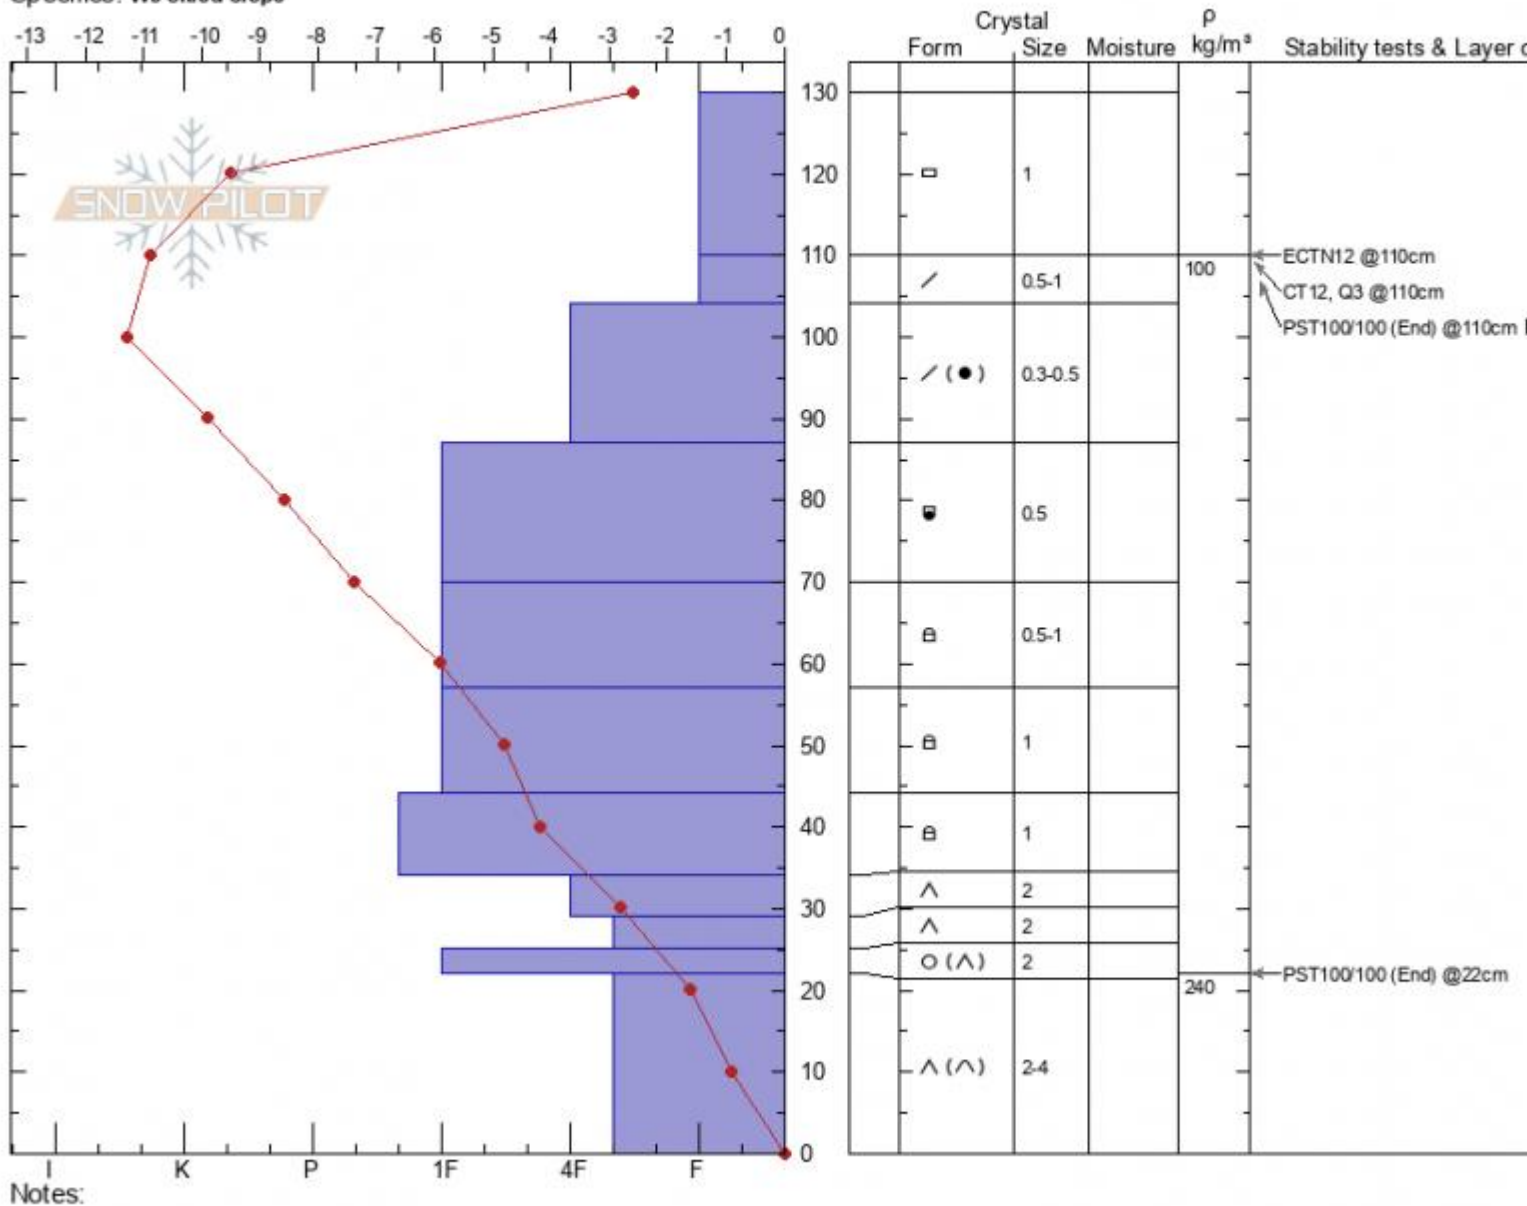

Bacon Rind Skillet
Madison Range-S
MT
 Elevation: **8789 ft**
 Aspect: **90°**
 Specifics: **We skied slope**

Erika Birkeland
01/06/2022 - 11:30am
 Co-ord: **44.96778N, -111.09723W**
 Slope Angle: **26°**
 Wind Loading:

Stability:
 Air Temperature: **-3.2°C**
 Sky Cover: **OVC**
 Precipitation: **S-1**
 Wind: **Calm**

Layer Notes:

Advisory Region
 Southern Madison
 Longitude
 -111.10W
 Latitude
 44.96N
 Southern Madison, 2022-01-07