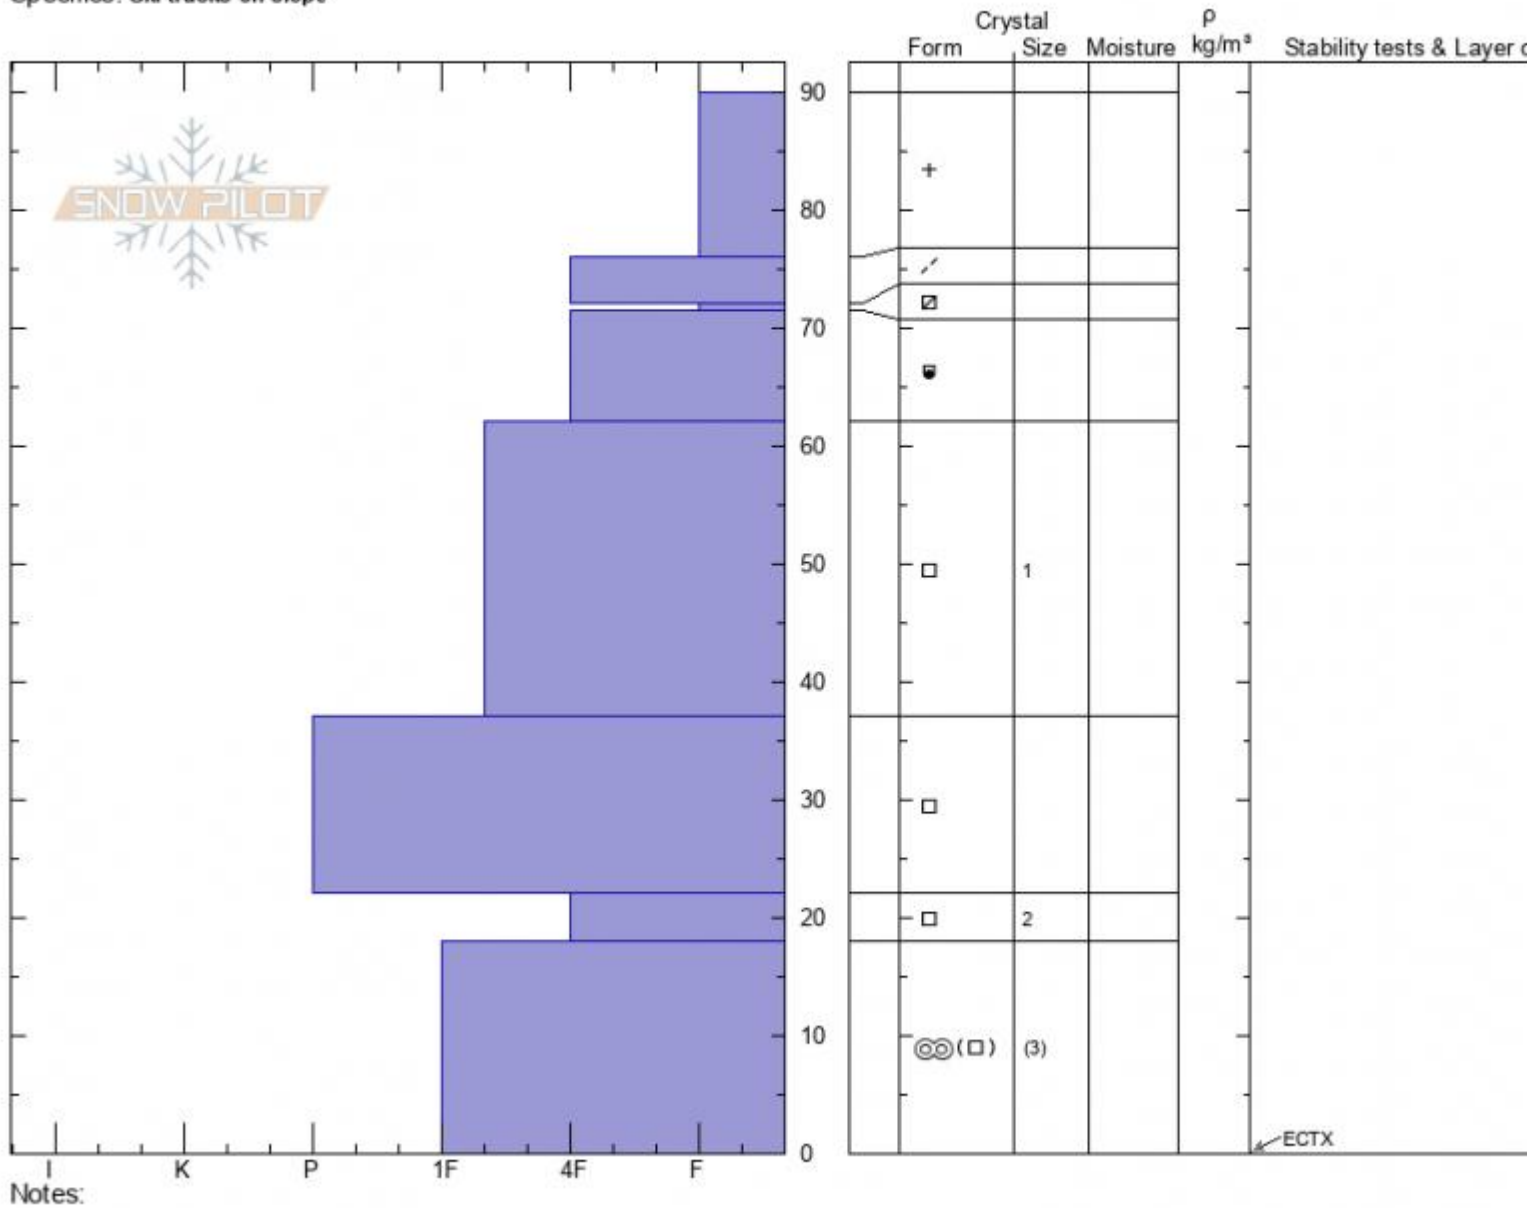

Bacon Rind SE
Madison Range-N
MT
 Elevation: **8700 ft**
 Aspect: **150°**
 Specifics: **Ski tracks on slope**

Ian Hoyer
01/06/2022 - 11:00am
 Co-ord: **44.96611N, -111.09976W**
 Slope Angle: **23°**
 Wind Loading: **no**

Stability: **Good**
 Air Temperature:
 Sky Cover: **OVC**
 Precipitation: **S-1**
 Wind: **Calm**

HS:90 **Layer Notes:**
 22-18cm: **Problematic layer**

Advisory Region
 Southern Madison
 Longitude
 -111.10W
 Latitude
 44.96N
 Southern Madison, 2022-01-06