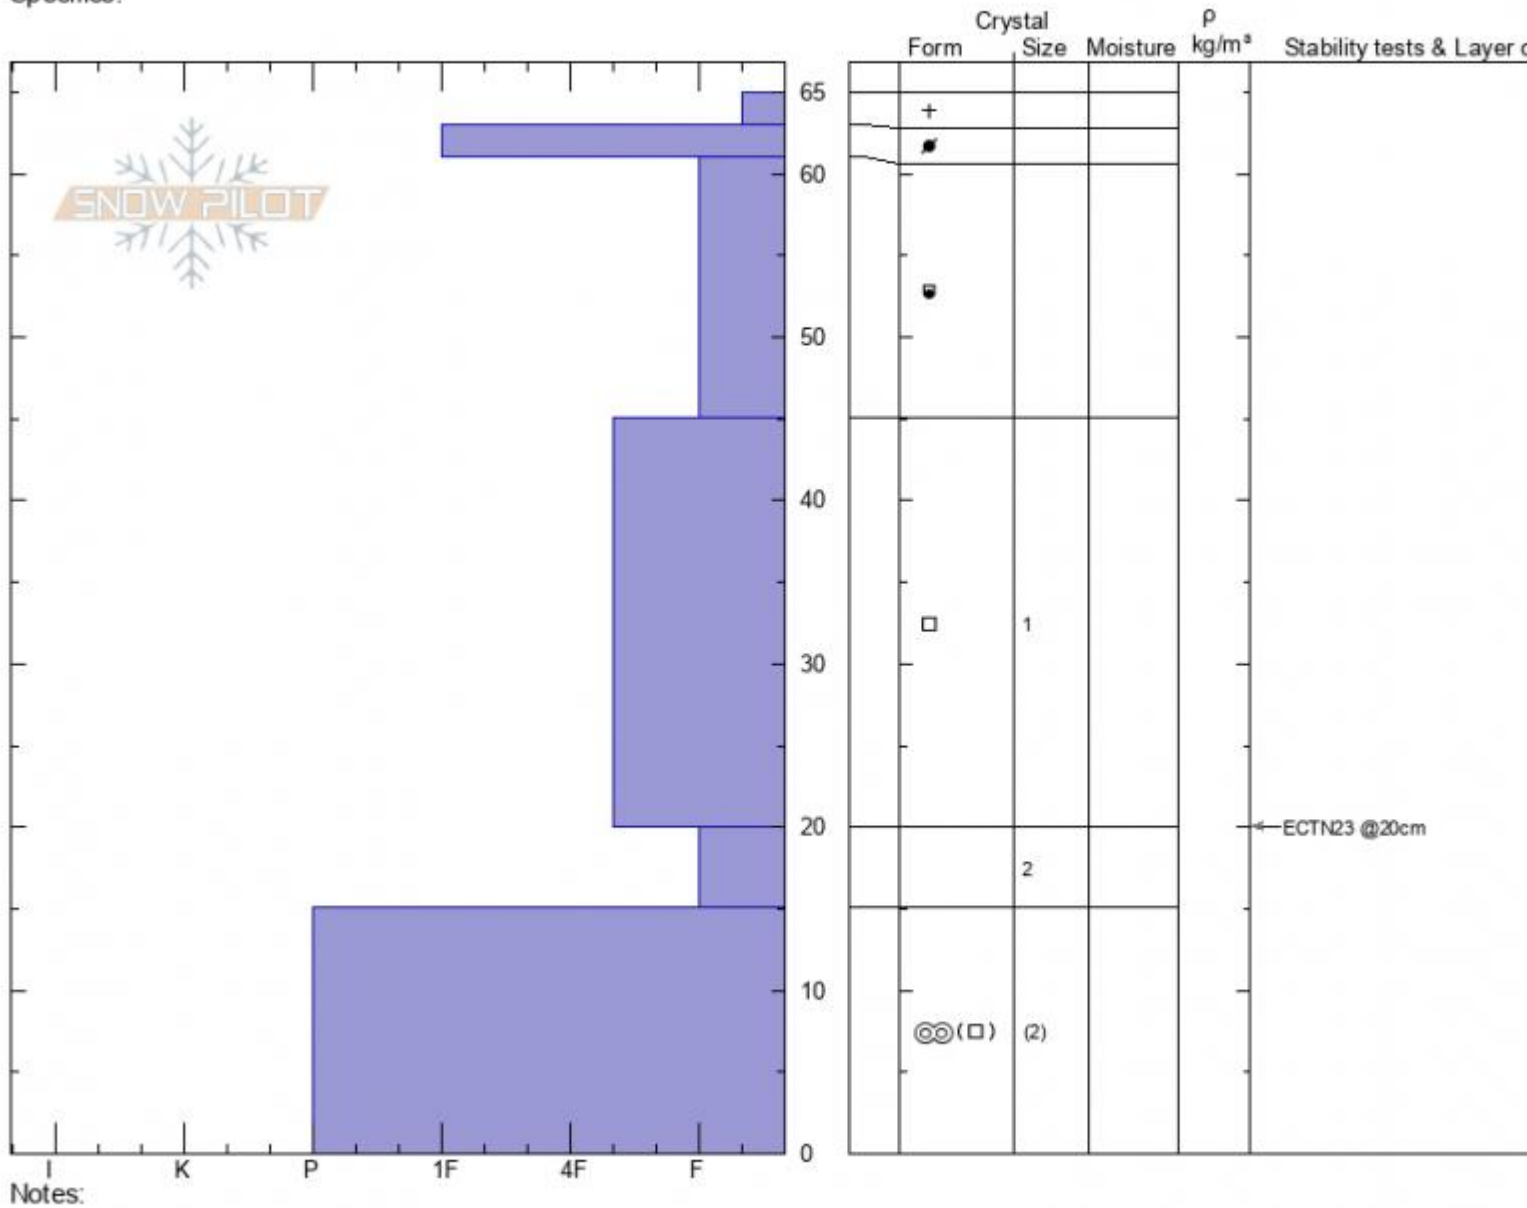

Mt Ellis N of Saddle
Gallatin Range-N
MT
 Elevation: **7098 ft**
 Aspect: **85°**
 Specifics:

Ian Hoyer
01/04/2022 - 12:00pm
 Co-ord: **45.59273N, -110.96123W**
 Slope Angle: **28°**
 Wind Loading: **no**

Stability: **Good**
 Air Temperature:
 Sky Cover: **OVC**
 Precipitation: **S-1**
 Wind: **Calm**

HS: **65** Layer Notes:
 PF: **65** 20-15cm: **Problematic layer**

Advisory Region
 Northern Gallatin
 Longitude
 -110.96W
 Latitude
 45.58N
 Northern Gallatin, 2022-01-06