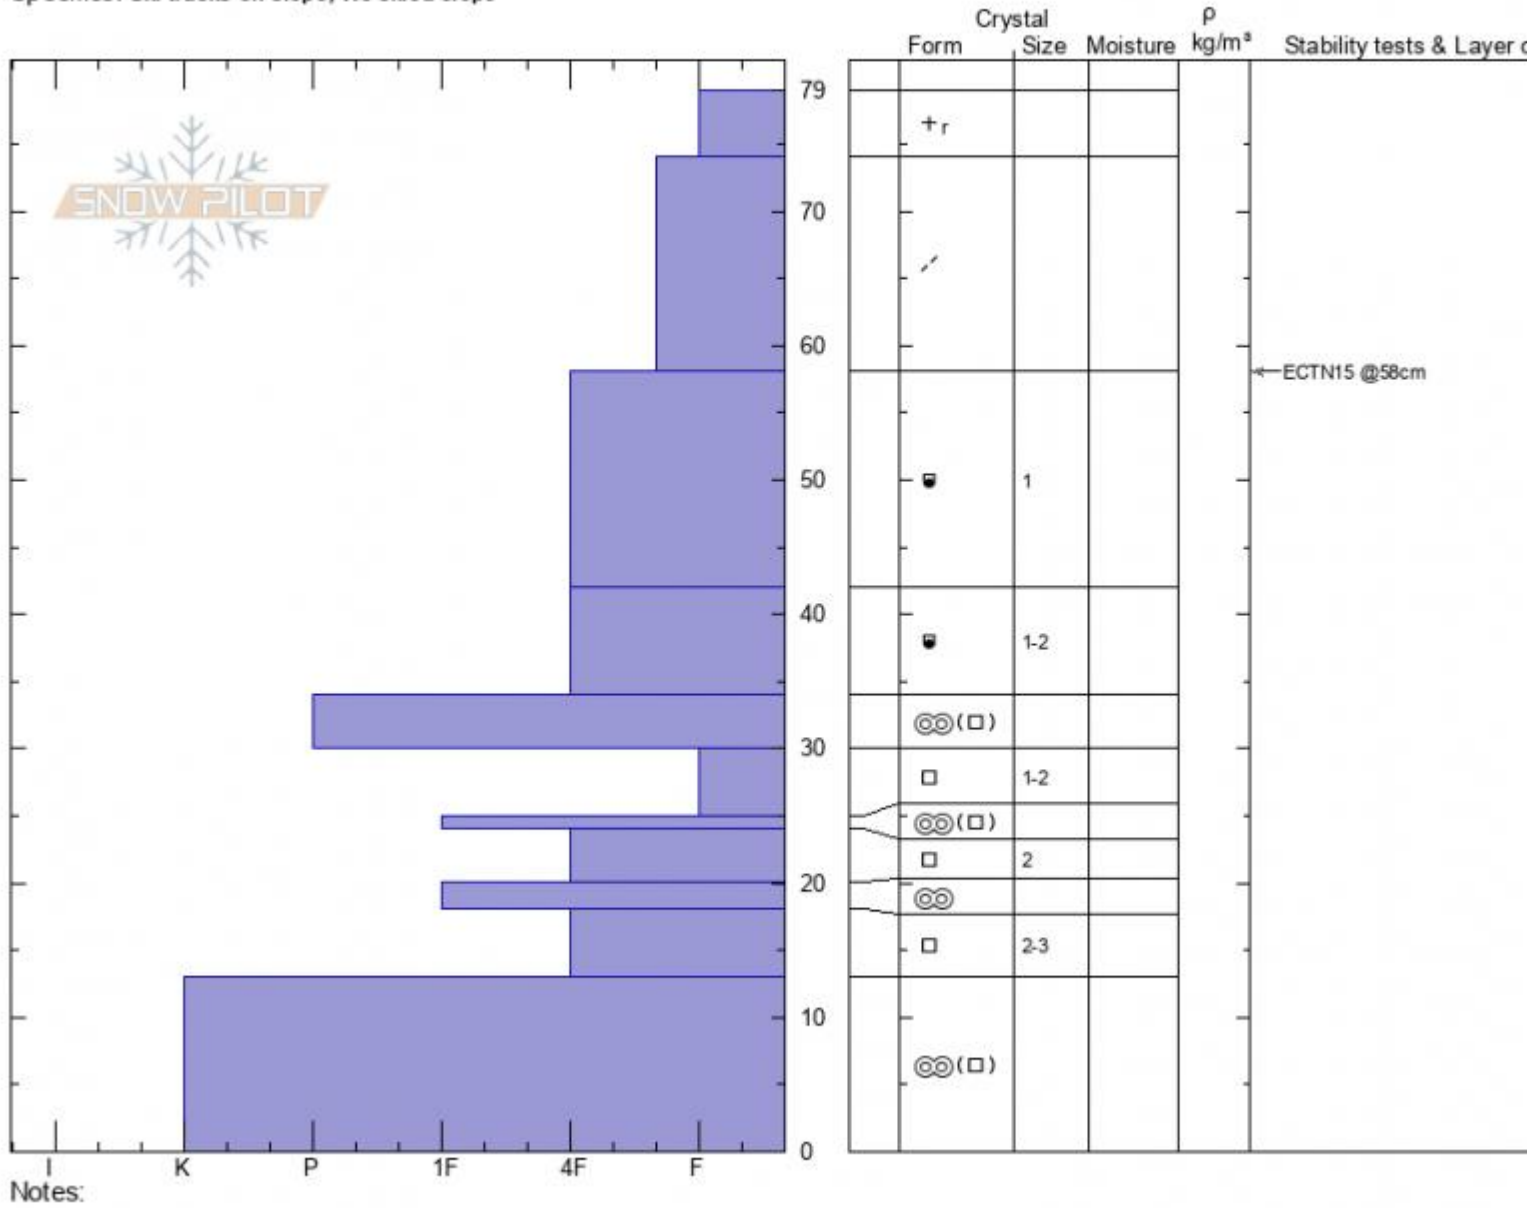

**Mt. Ellis-burn**  
**Gallatin Range-N**  
**MT**  
 Elevation: **8306 ft**  
 Aspect: **70°**  
 Specifics: **Ski tracks on slope; We skied slope**

**Hannah Marshall**  
**01/04/2022 - 1:00pm**  
 Co-ord: **12T 503522W 5047156N**  
 Slope Angle: **23°**  
 Wind Loading:

Stability: **Good**  
 Air Temperature:  
 Sky Cover: **BKN**  
 Precipitation: **NO**  
 Wind:

HS: **79**  
 PF: **50**  
 PS: **20**

Layer Notes:

Advisory Region  
 Northern Gallatin  
 Longitude  
 -110.96W  
 Latitude  
 45.58N  
 Northern Gallatin, 2022-01-04