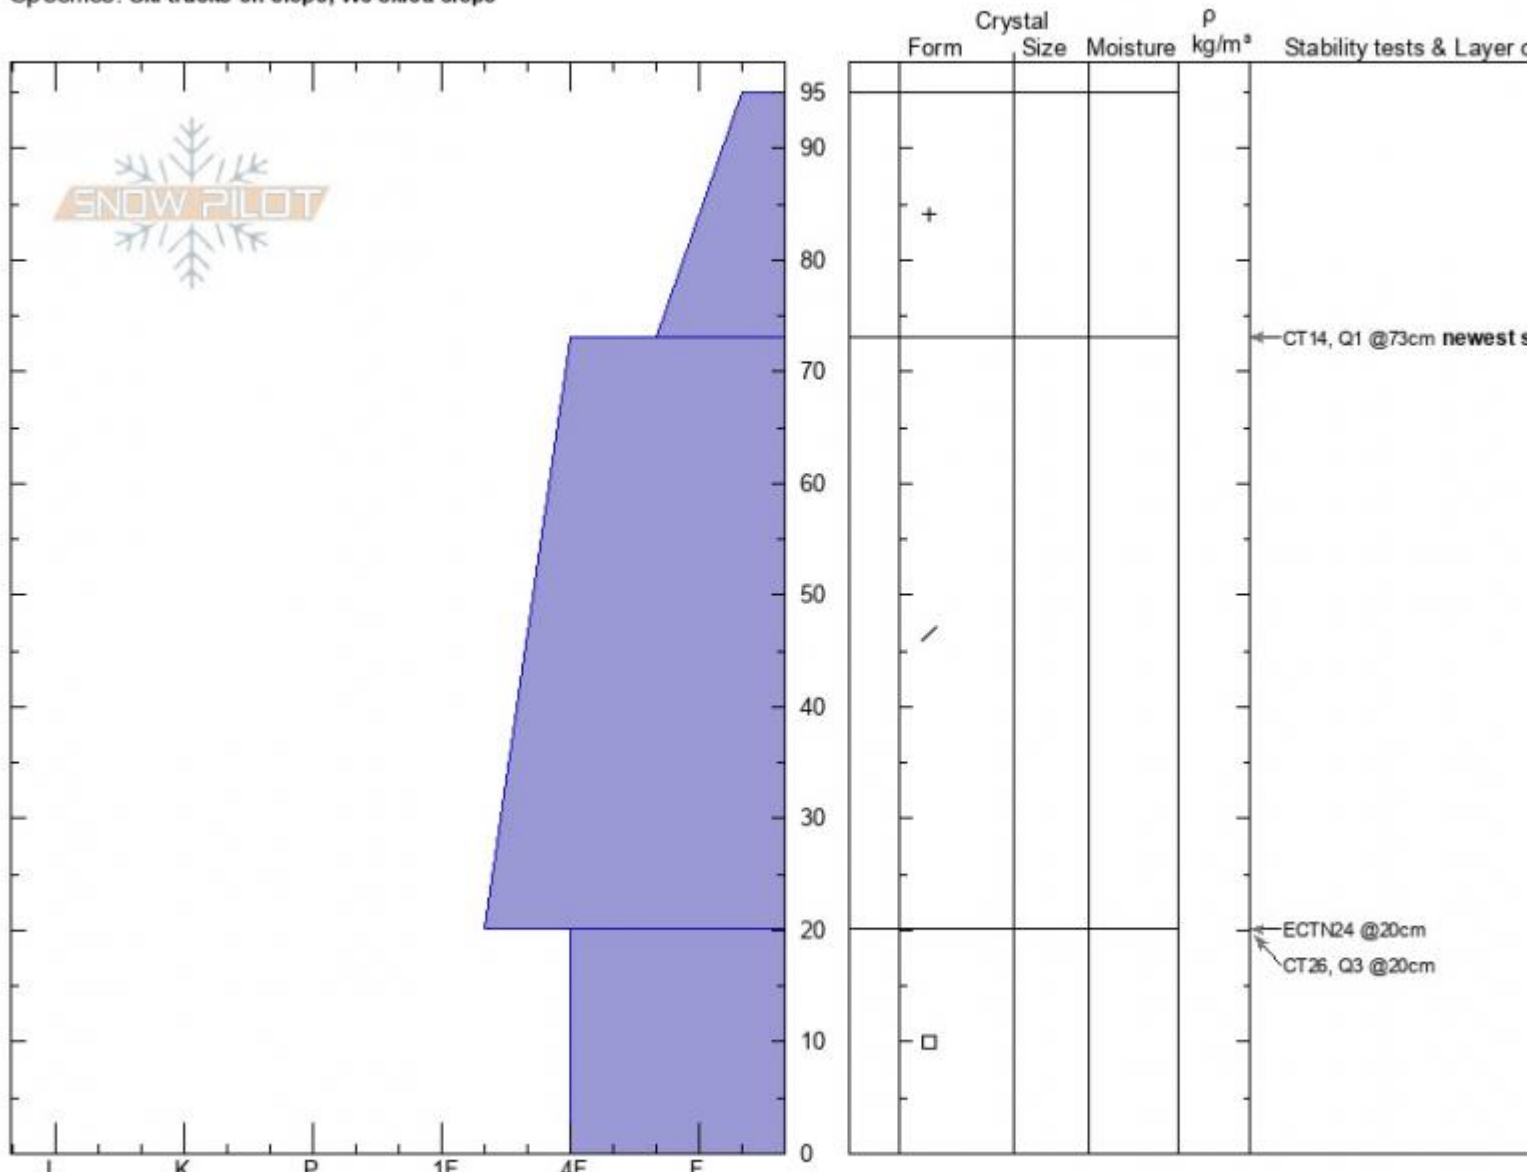

Upper Pebble creek  
 Cooke City  
 MT  
 Elevation: 2594 m  
 Aspect: 135°  
 Specifics: Ski tracks on slope; We skied slope

Jim Earl  
 01/02/2022 - 1:00pm  
 Co-ord: 45.02686N, -110.05580W  
 Slope Angle: 24°  
 Wind Loading: previous

Stability: **Good**  
 Air Temperature: 12°F  
 Sky Cover: **OVC**  
 Precipitation: **NO**  
 Wind:

HS:95  
 PF:40  
 PS:15  
 Layer Notes:  
 20-0cm: Problematic layer

Notes: Upper 70 cm of newer snow is well-consolidated, with newest snow not quite as well-bonded.  
 Bottom 20 cm of facets does not inspire confidence, but is virtually unreactive, for now.