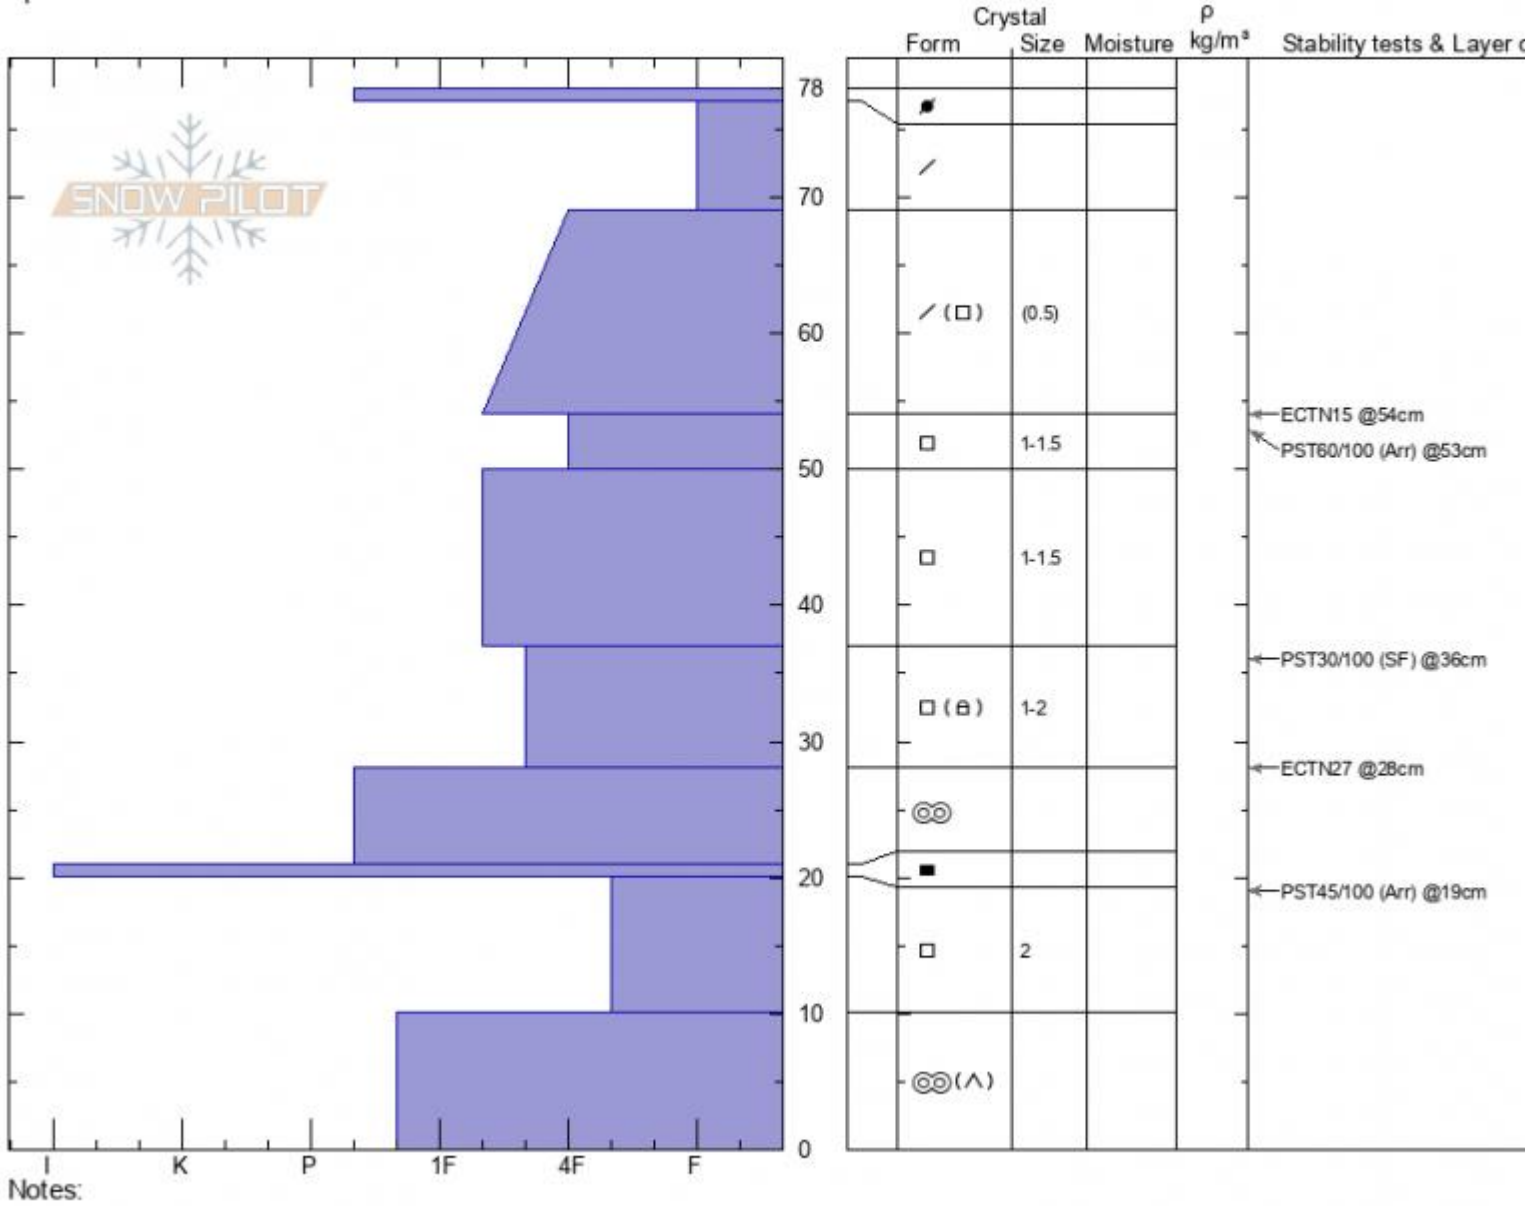

**Middle Basin, SciBowl2**  
**Madison Range-N**  
**MT**  
 Elevation: **9230 ft**  
 Aspect: **130°**  
 Specifics:

**Alex Marienthal**  
**01/02/2022 - 12:30pm**  
 Co-ord: **45.32725N, -111.38142W**  
 Slope Angle: **24°**  
 Wind Loading: **yes**

Stability: **Good**  
 Air Temperature: **-8.5°C**  
 Sky Cover: **BKN**  
 Precipitation: **NO**  
 Wind:

HS: **78**  
 PF: **78**  
 PS: **20**  
 Layer Notes:  
 54-50cm: **Problematic layer**

Advisory Region  
 Northern Madison  
 Longitude  
 -111.38W  
 Latitude  
 45.34N  
 Northern Madison, 2022-01-03