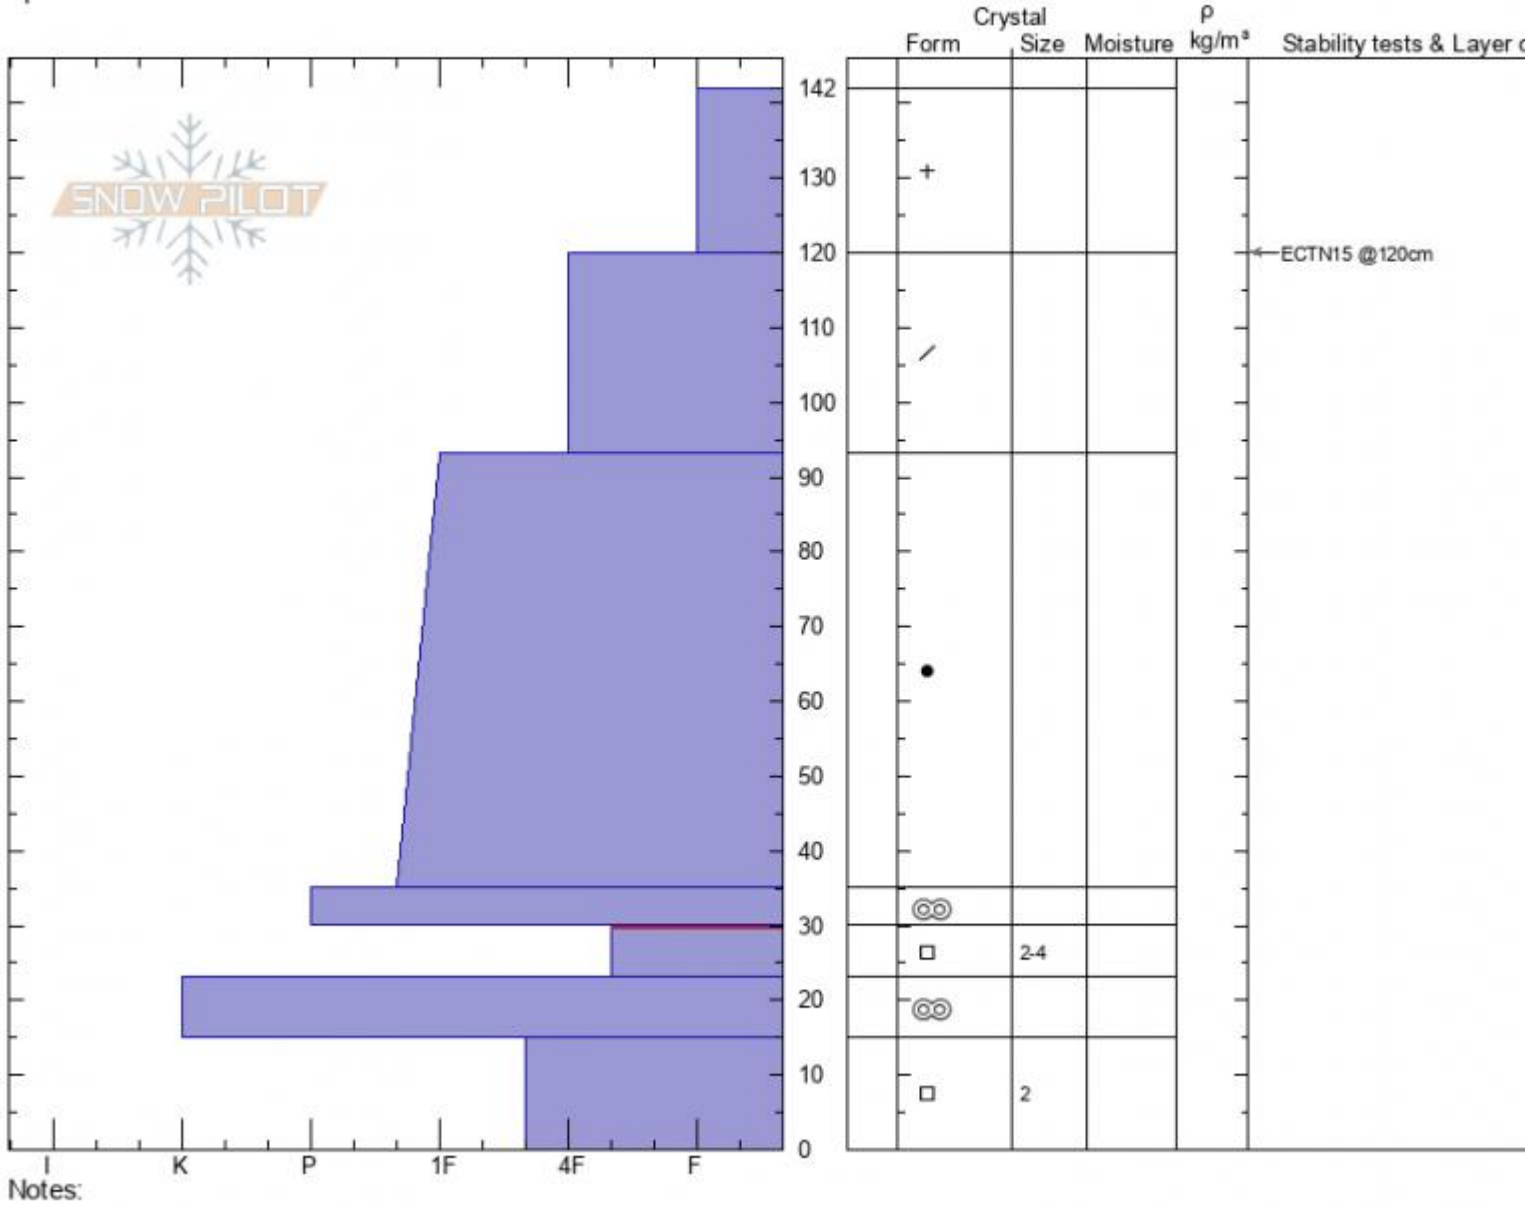

Below Marge's
Lionhead Range
MT
 Elevation: **8316 ft**
 Aspect: **180°**
 Specifics:

Dave Zinn
12/30/2021 - 1:00pm
 Co-ord: **44.71548N, -111.31013W**
 Slope Angle: **20°**
 Wind Loading: **no**

Stability: **Fair**
 Air Temperature:
 Sky Cover: **OVC**
 Precipitation: **S2**
 Wind: **SW Calm**

HS: **142** Layer Notes:
 PF: **50** 30-23cm: **Problematic layer**

Advisory Region
 Lionhead Range
 Longitude
 -111.32W
 Latitude
 44.73N
 Lionhead Range, 2022-01-02