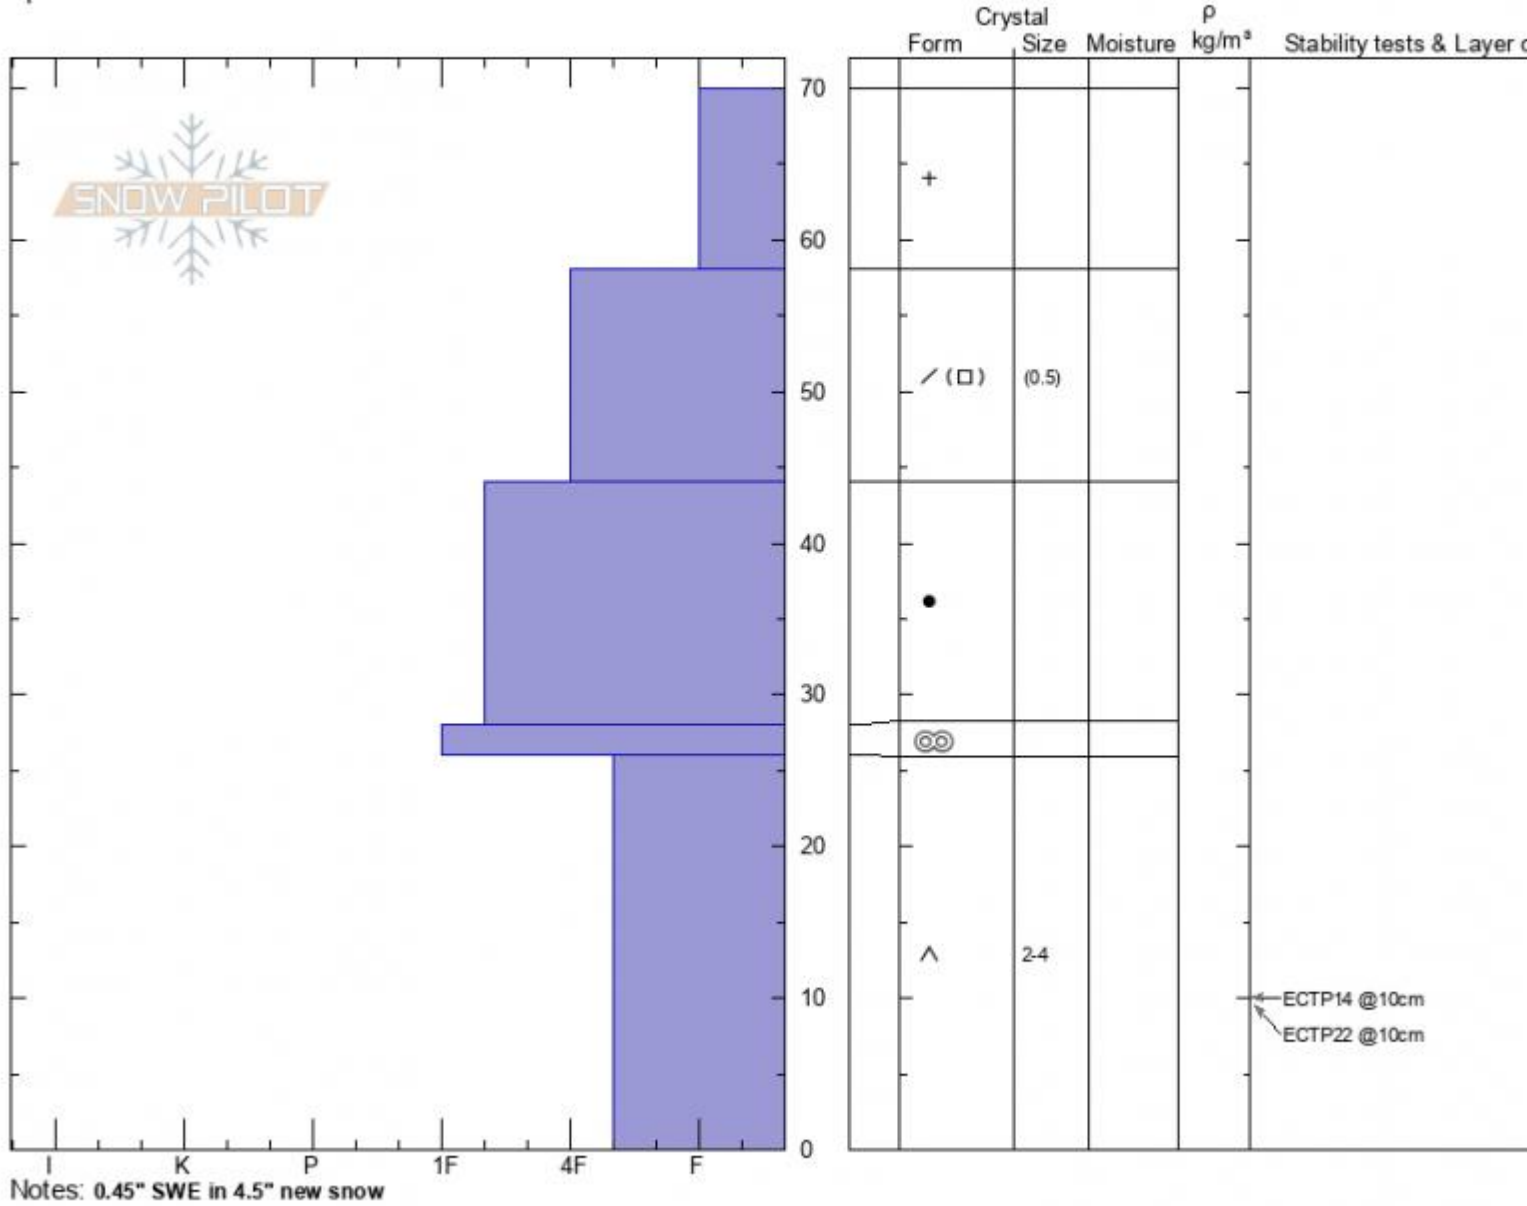

**Wilderness Boundary**  
**Madison Range-S**  
**MT**  
 Elevation: **8800 ft**  
 Aspect: **210°**  
 Specifics:

**Ian Hoyer**  
**12/24/2021 - 11:00am**  
 Co-ord: **44.97708N, -111.35908W**  
 Slope Angle: **17°**  
 Wind Loading: **no**

Stability: **Fair**  
 Air Temperature:  
 Sky Cover: **OVC**  
 Precipitation: **S-1**  
 Wind: **S Light Breeze**

**HS:70**      Layer Notes:  
 26-0cm: **Problematic layer**

Advisory Region  
 Southern Madison  
 Longitude  
 -111.27W  
 Latitude  
 45.06N  
 Southern Madison, 2021-12-24