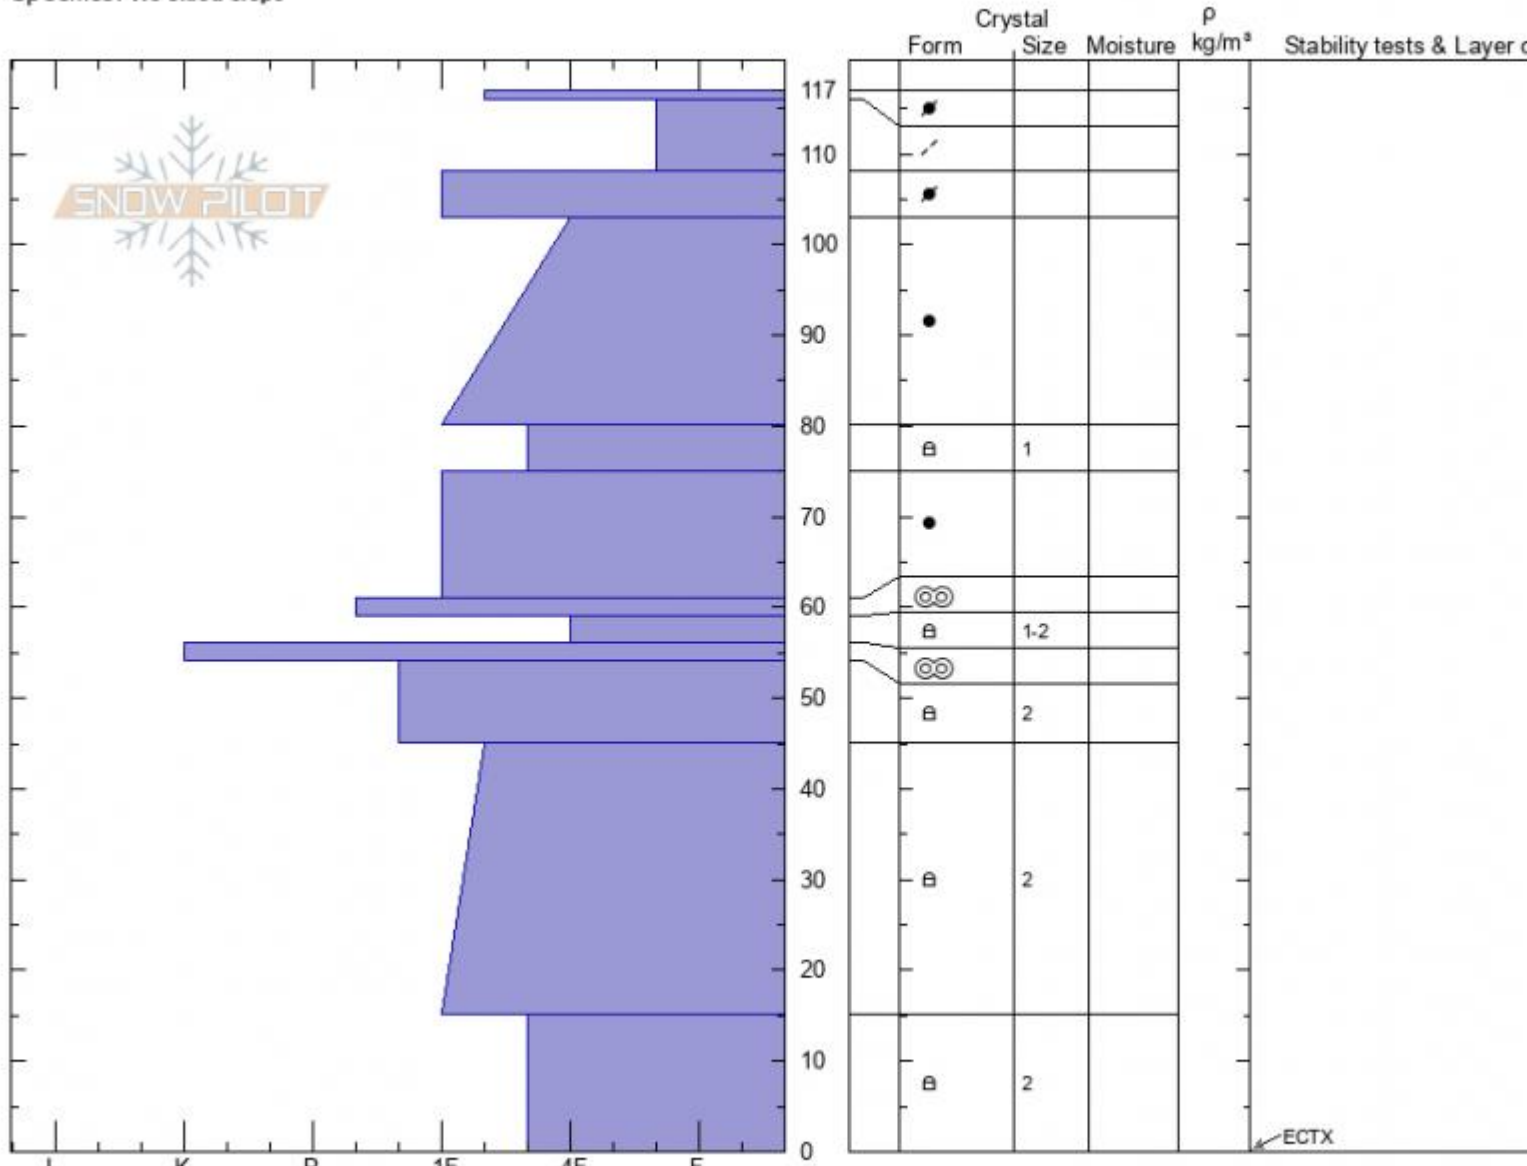

Saddle Peak
Bridger Range
MT
 Elevation: **8950 ft**
 Aspect: **90°**
 Specifics: **We skied slope**

Alex Marienthal
12/23/2021 - 10:30am
 Co-ord: **45.79356N, -110.93488W**
 Slope Angle: **33°**
 Wind Loading: **previous**

Stability: **HS:117**
 Air Temperature:
 Sky Cover: **OVC**
 Precipitation: **NO**
 Wind: **SW Light Breeze**

Layer Notes:
 117-116cm: **Problematic layer**

Notes: Dug 2 other pits, higher and lower on the face, which showed similar structure and also had ECTX. HS in our three pits ranged 85-120cm.

Advisory Region
 Bridger Range
 Longitude
 -110.94W
 Latitude
 45.79N
 Bridger Range, 2021-12-23