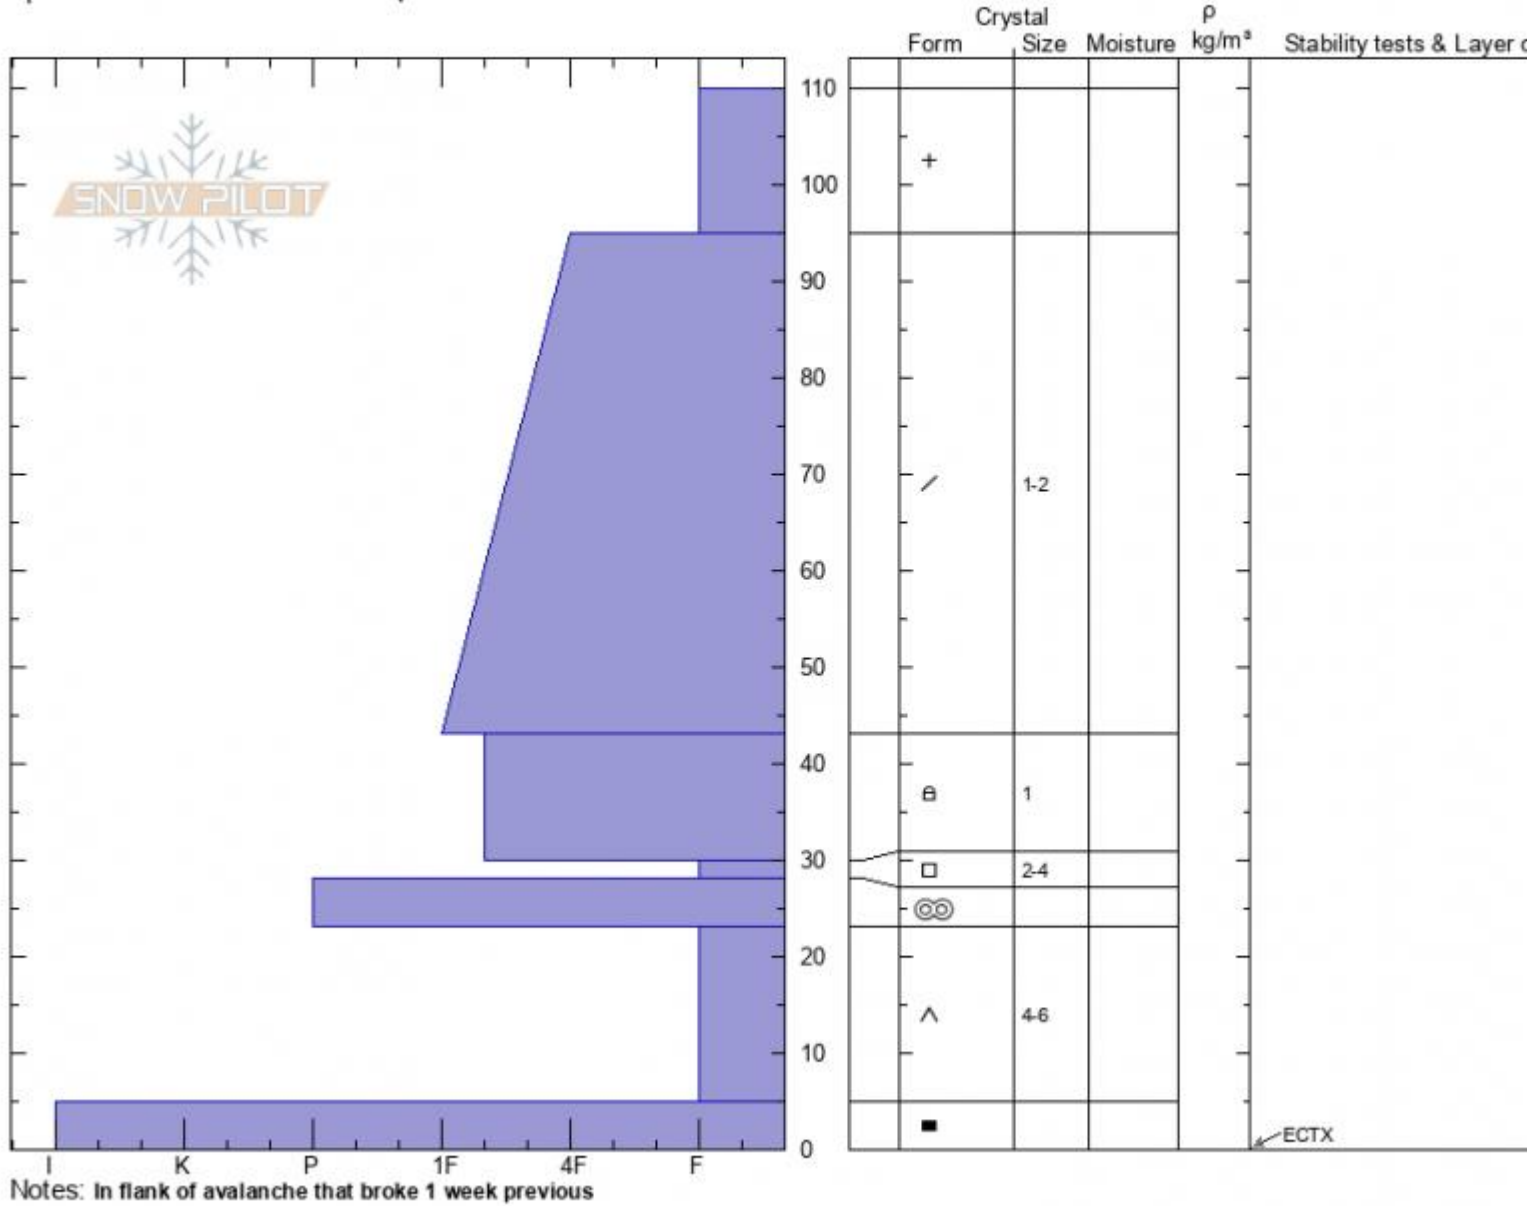

Tepee Basin
Madison Range-S
MT
 Elevation: **9000 ft**
 Aspect: **105°**
 Specifics: **Snowmobile tracks on slope**

Ian Hoyer
12/22/2021 - 12:00pm
 Co-ord: **44.91351N, -111.17720W**
 Slope Angle: **32°**
 Wind Loading: **no**

Stability: **Good**
 Air Temperature:
 Sky Cover: **OVC**
 Precipitation: **NO**
 Wind: **Calm**

HS: **110** Layer Notes:
 PF: **30** 23-5cm: **Problematic layer**

Advisory Region
 Southern Madison
 Longitude
 -111.19W
 Latitude
 44.90N

Avalanche Details: [Many small avalanches in Tepee Basin](#)
 Southern Madison, 2021-12-22