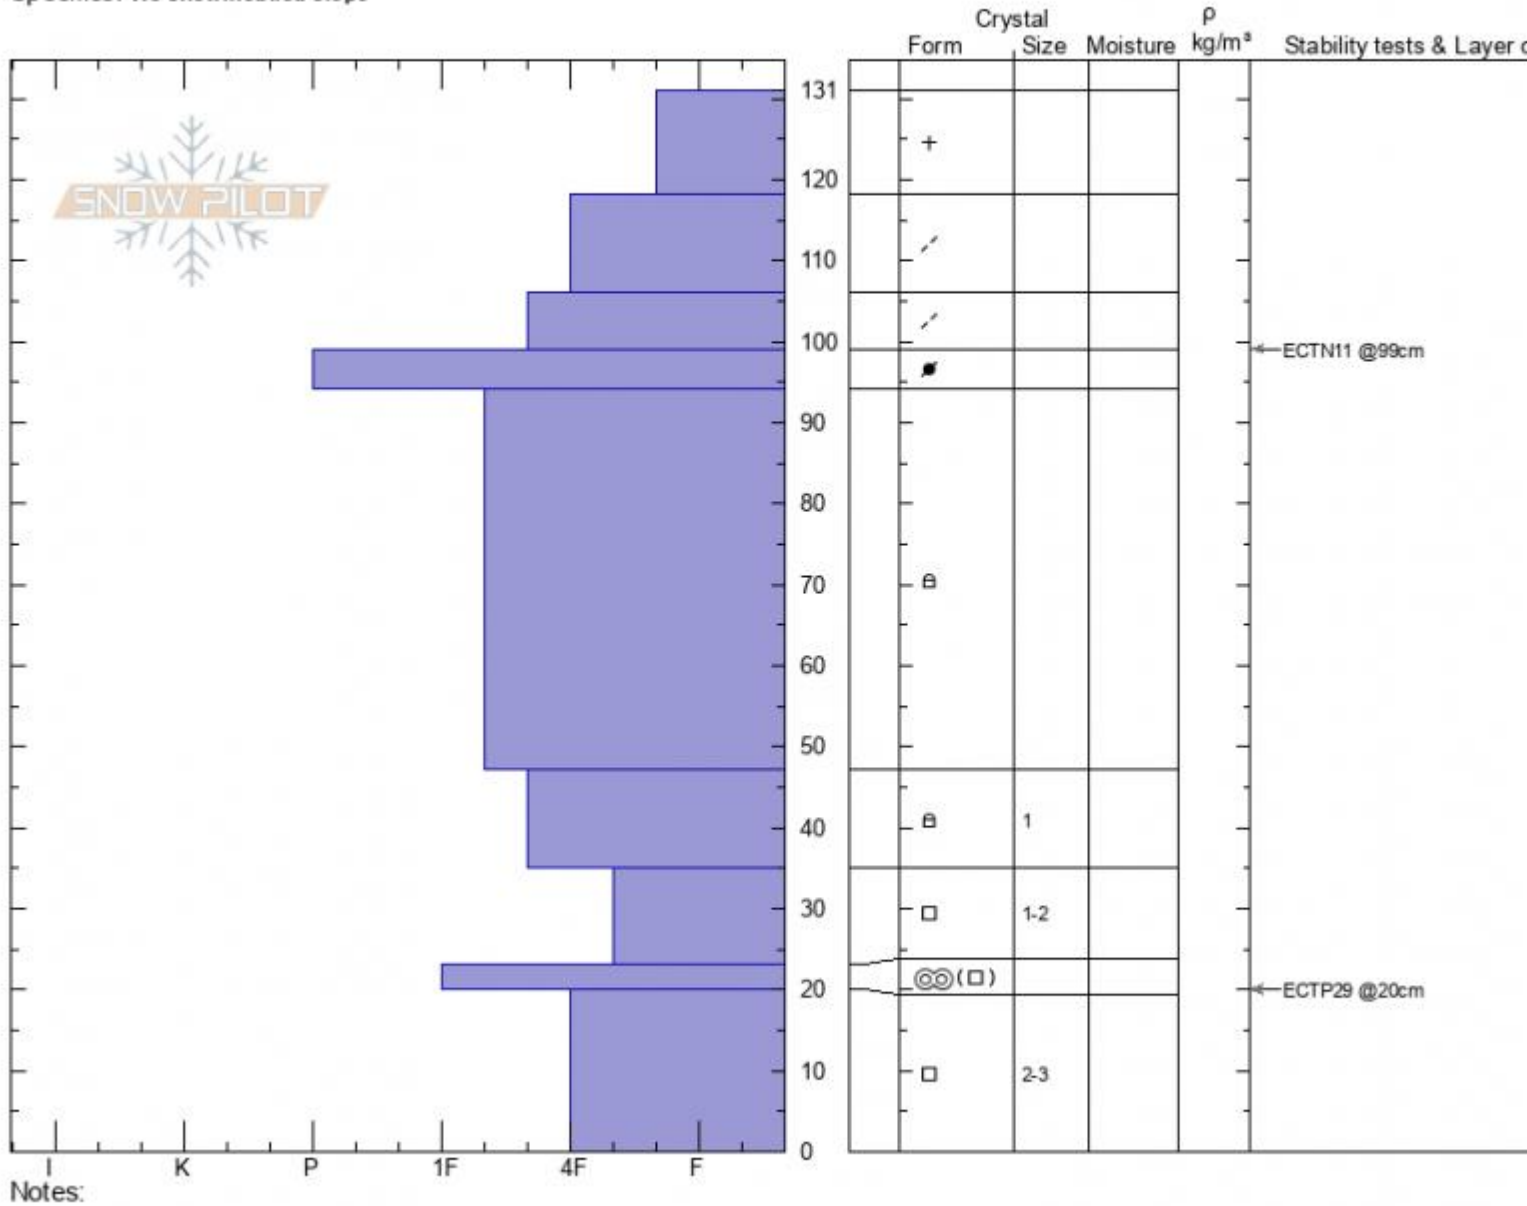

2nd yellow mule
 Madison Range-N
 MT
 Elevation: 9365 ft
 Aspect: 30°
 Specifics: We snowmobiled slope

Hannah Marshall
 12/21/2021 - 10:12am
 Co-ord:
 Slope Angle: 22°
 Wind Loading:

Stability:
 Air Temperature:
 Sky Cover: **BKN**
 Precipitation: **NO**
 Wind:

HS:131 Layer Notes:
 PF:90 20-0cm: Problematic layer

Advisory Region
 Northern Madison
 Longitude
 -111.38W
 Latitude
 45.17N
 Northern Madison, 2021-12-21