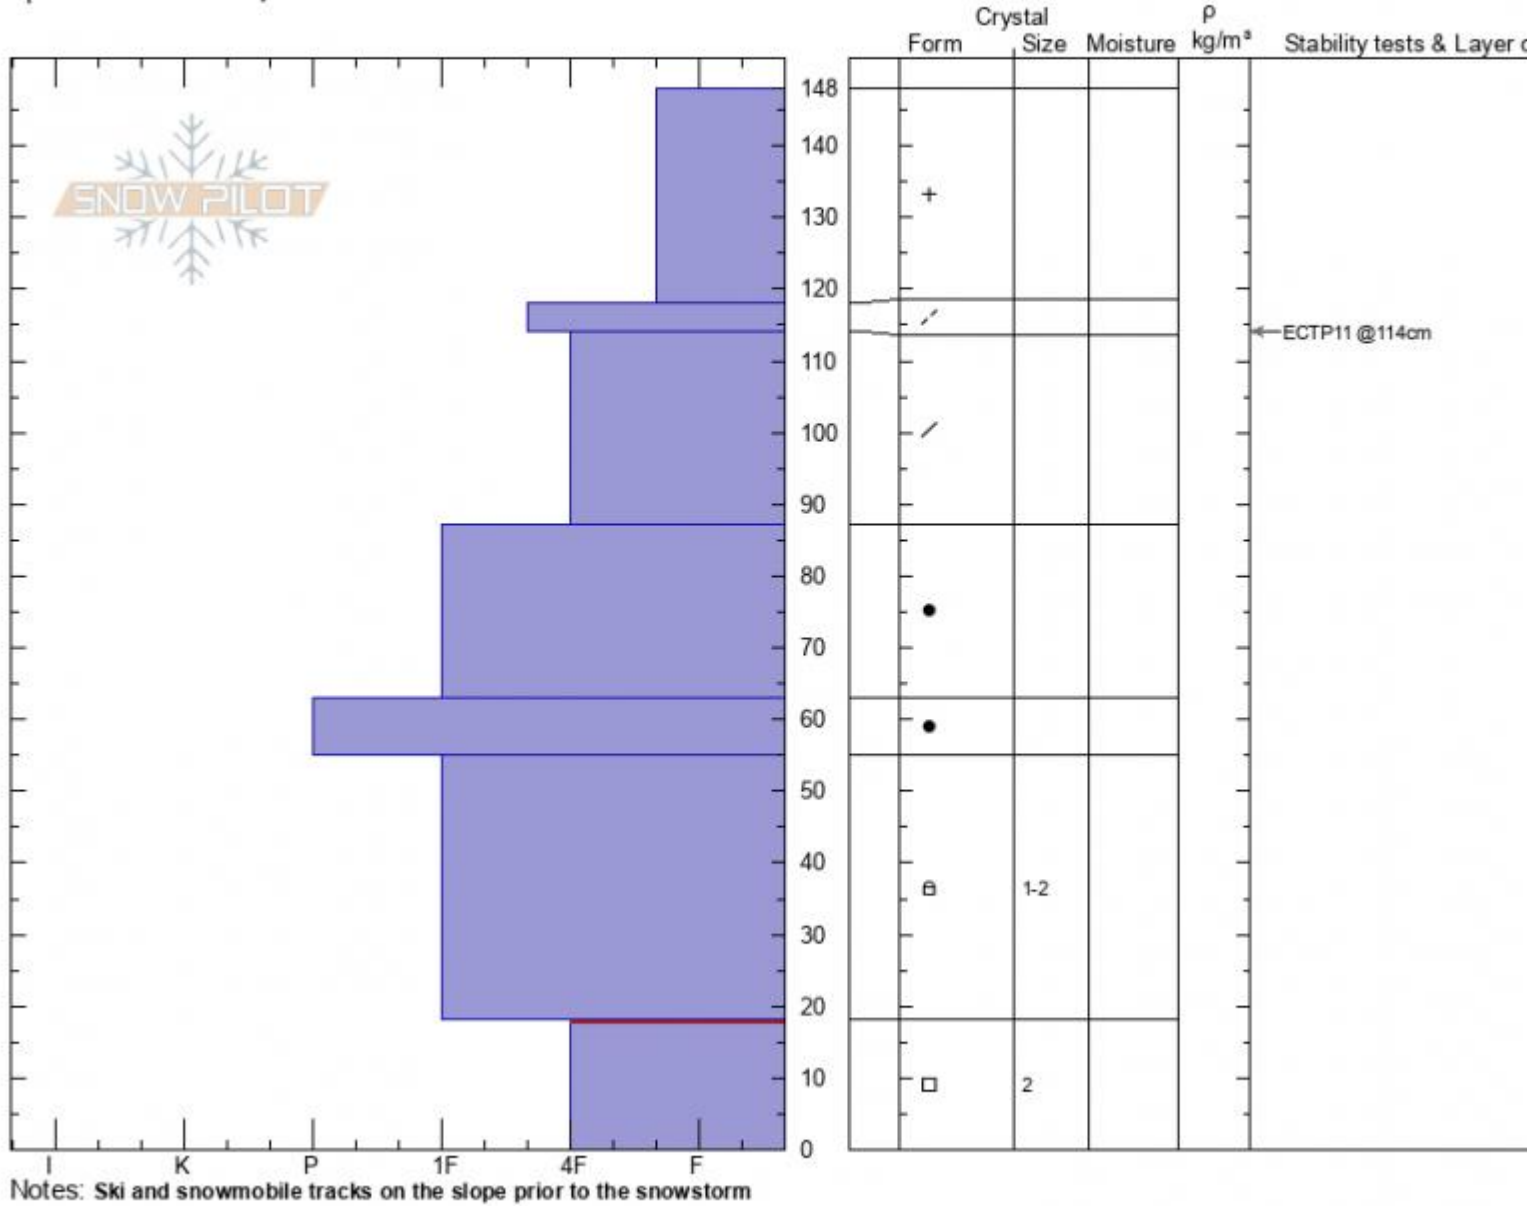

Wade's World Profile
Cooke City
MT
 Elevation: **9562 ft**
 Aspect: **80°**
 Specifics: **We skied slope**

Dave Zinn
12/20/2021 - 9:30am
 Co-ord: **45.06647N, -109.95141W**
 Slope Angle: **26°**
 Wind Loading: **previous**

Stability: **Good**
 Air Temperature:
 Sky Cover: **OVC**
 Precipitation: **S2**
 Wind: **SW Light Breeze**

HS:148 Layer Notes:
 18-0cm: **Problematic layer**

Advisory Region
 Cooke City
 Longitude
 -109.95W
 Latitude
 45.07N
 Cooke City, 2021-12-21