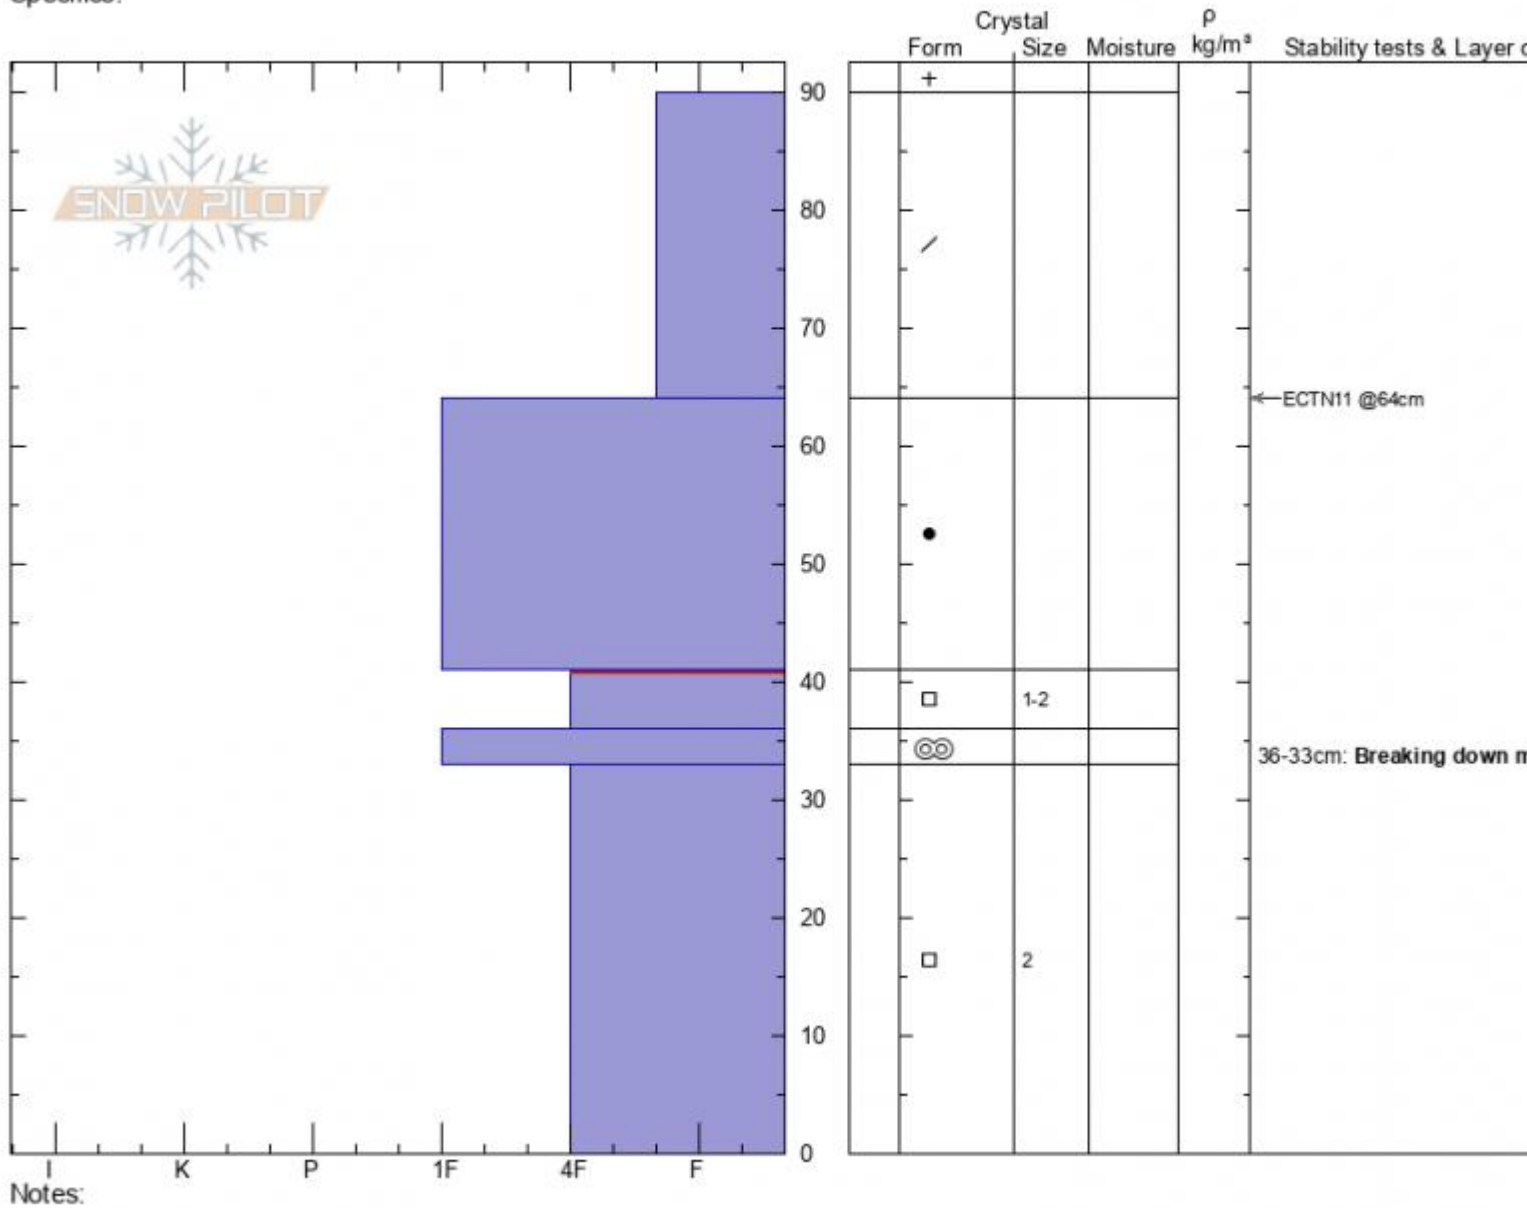

Lower Rasta Profile
Cooke City
MT
 Elevation: **9735 ft**
 Aspect: **185°**
 Specifics:

Dave Zinn
12/19/2021 - 2:30pm
 Co-ord: **45.07014N, -109.94447W**
 Slope Angle: **25°**
 Wind Loading: **no**

Stability: **Very Good**
 Air Temperature:
 Sky Cover: **OVC**
 Precipitation: **S1**
 Wind: **SW Moderate**

HS:90

Layer Notes:
 41-36cm: **Problematic layer**
 36-33cm: **Breaking down melt-f**

Advisory Region
 Cooke City
 Longitude
 -109.95W
 Latitude
 45.07N
 Cooke City, 2021-12-21