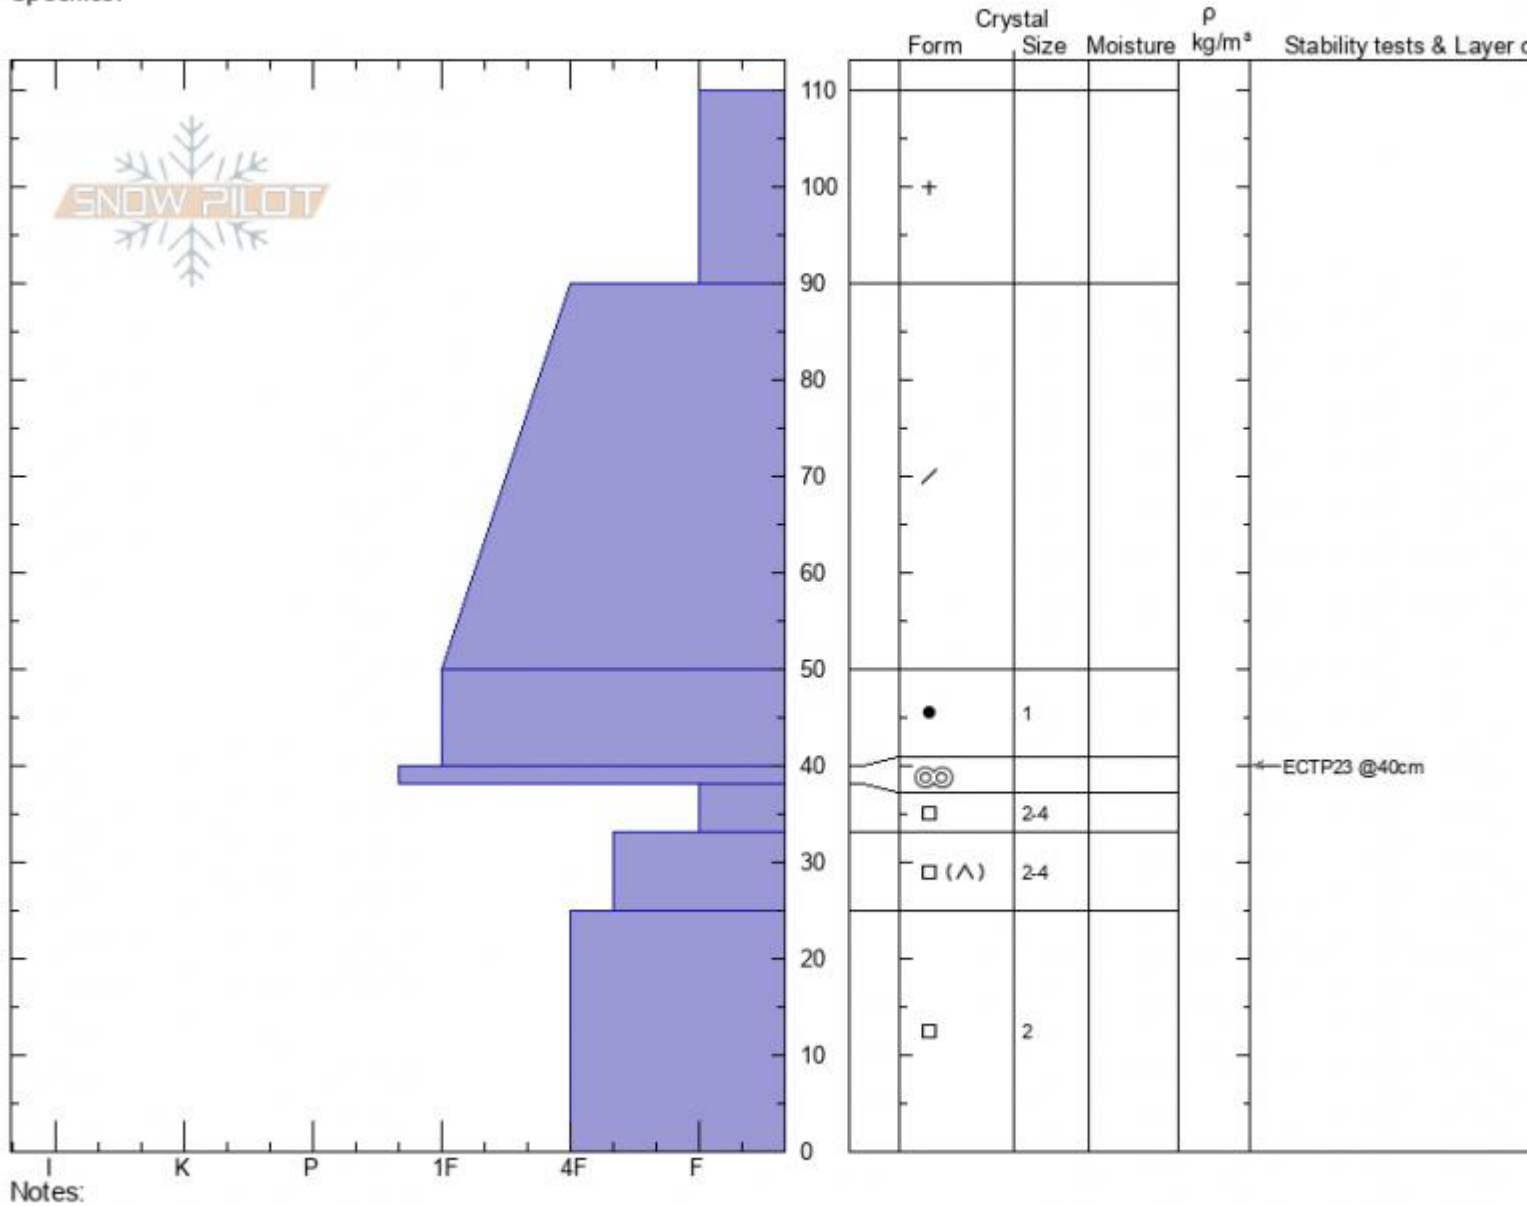

**Lionhead, Ski Hill**  
**Henry Mtns**  
**MT**  
 Elevation: **8069 ft**  
 Aspect: **65°**  
 Specifics:

**Alex Marienthal**  
**12/20/2021 - 10:45am**  
 Co-ord: **44.70344N, -111.29721W**  
 Slope Angle: **28°**  
 Wind Loading:

Stability: **Fair**  
 Air Temperature: **-4.5°C**  
 Sky Cover: **BKN**  
 Precipitation: **NO**  
 Wind: **W Calm**

HS: **110**    Layer Notes:  
 PF: **60**    40-38cm: **Problematic layer**  
 PS: **17**

Advisory Region  
 Lionhead Range  
 Longitude  
 -111.32W  
 Latitude  
 44.71N  
 Lionhead Range, 2021-12-20