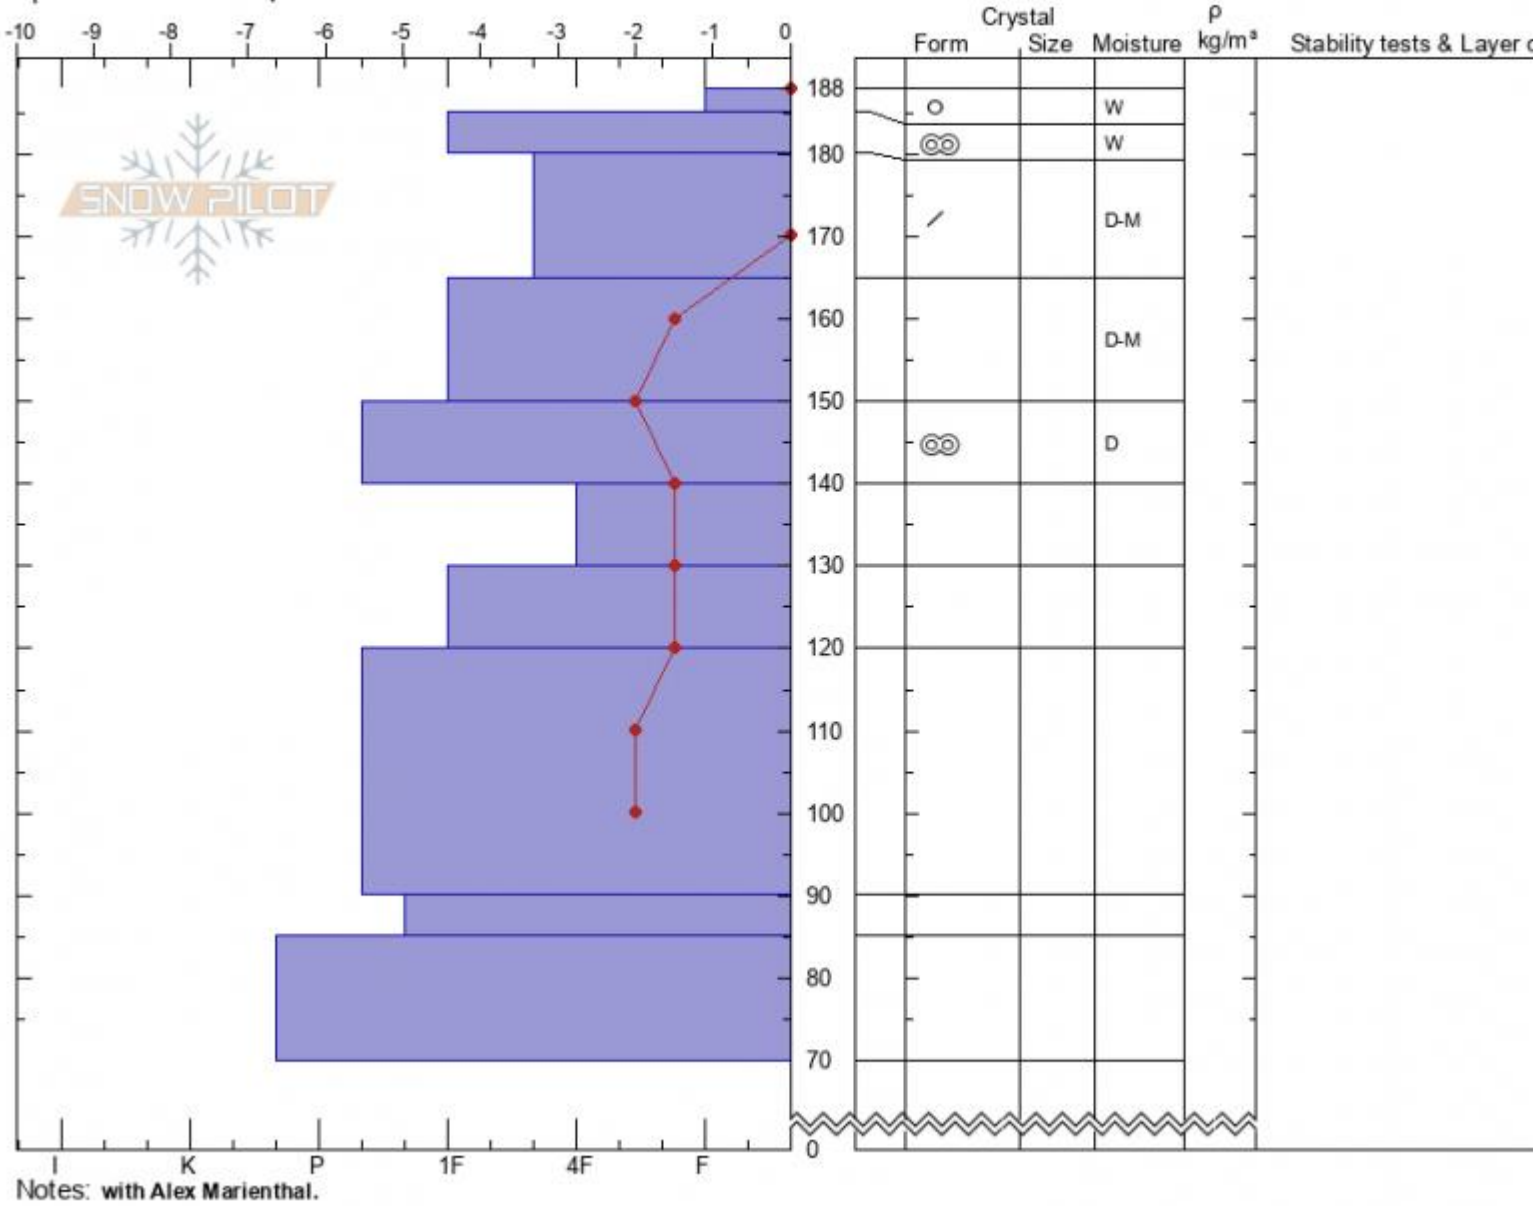

Arrowhead Bowl
Bridger Range
MT
 Elevation: **8805 ft**
 Aspect: **E**
 Specifics: **We skied slope**

Zach Keskinen
04/03/2021 - 10:45am
 Co-ord: **45.91991N, -110.97791W**
 Slope Angle: **38°**
 Wind Loading: **no**

Stability: **very_good** HS: **188** Layer Notes:
 Air Temperature: **6°C** PF: **35**
 Sky Cover: **SCT**
 Precipitation: **NO**
 Wind: **SE Light Breeze**

Advisory Region
 Bridger Range
 Longitude
 -110.96W
 Latitude
 45.90N
 Bridger Range, 2021-04-04