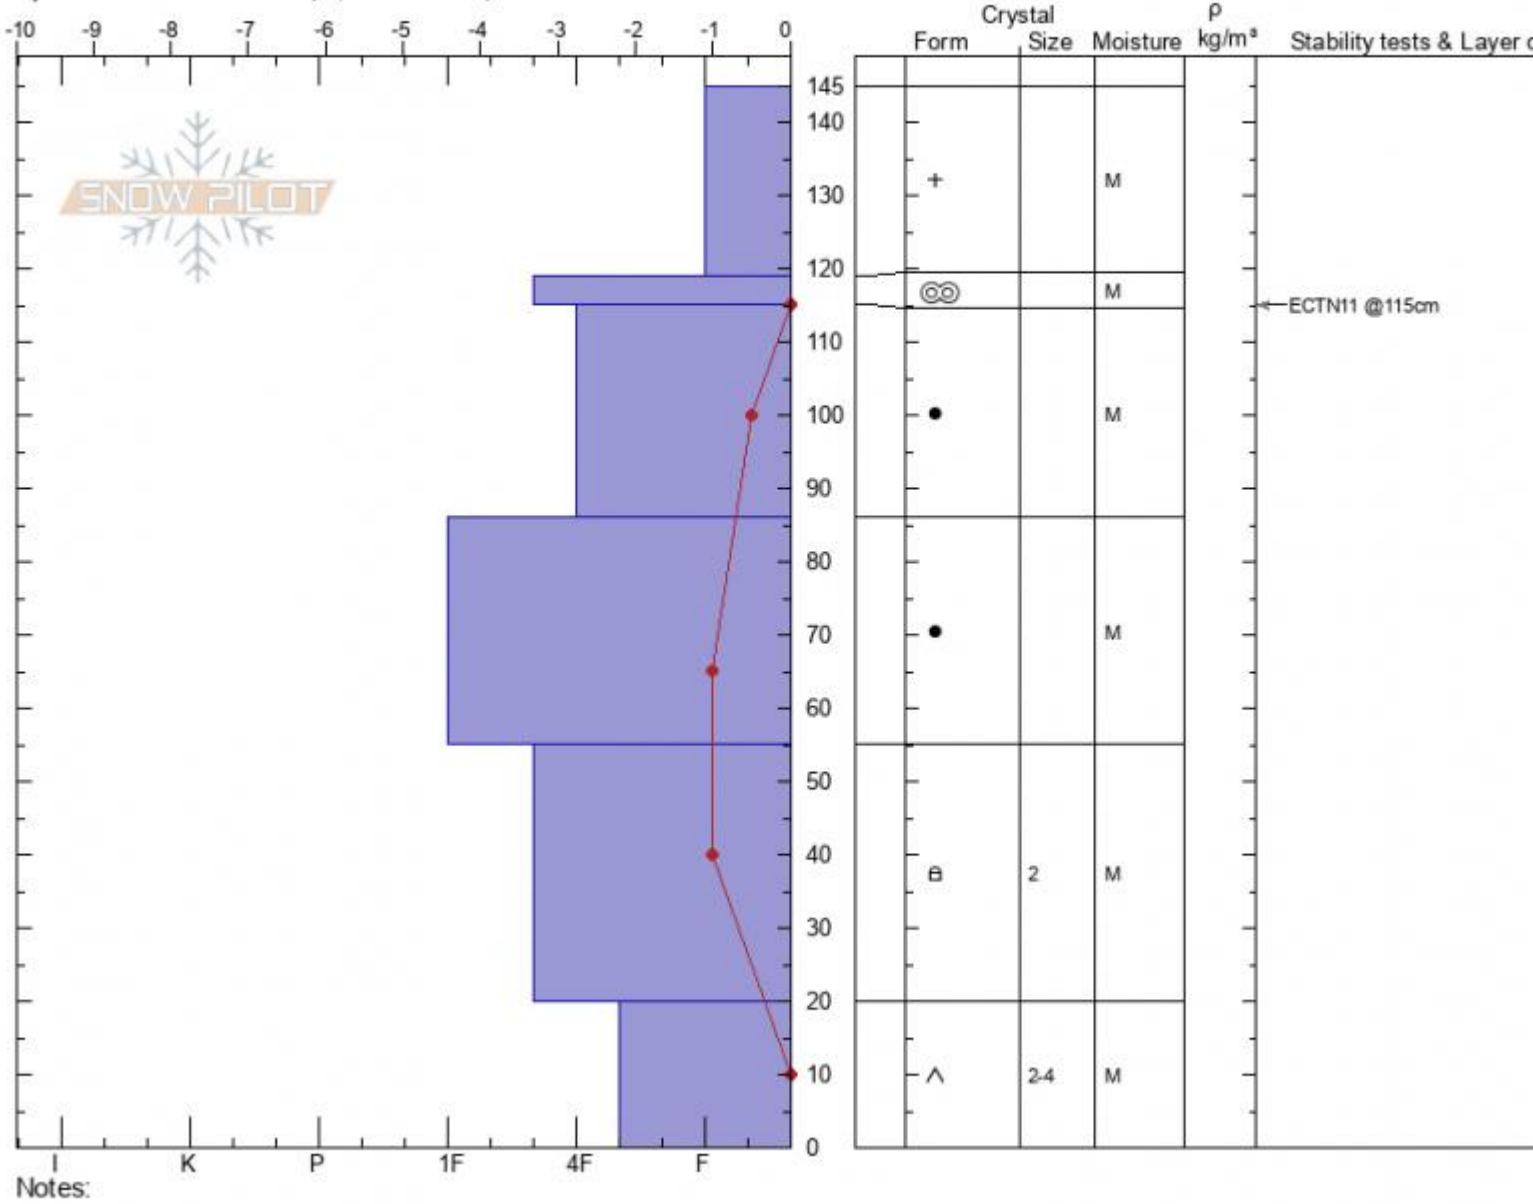

Bacon Rind
Madison Range-S
MT
 Elevation: **8800 ft**
 Aspect: **85°**
 Specifics: **Ski tracks on slope; We skied slope**

Ian Hoyer
03/20/2021 - 12:00pm
 Co-ord: **44.96000N, -111.09923W**
 Slope Angle: **27°**
 Wind Loading: **no**

Stability: **fair**
 Air Temperature: **2°C**
 Sky Cover: **OVC**
 Precipitation: **S-1**
 Wind: **Calm**

HS: **145** Layer Notes:
 20-0cm: **Problematic layer**

Advisory Region
 Southern Madison
 Longitude
 -111.10W
 Latitude
 44.96N
 Southern Madison, 2021-03-20