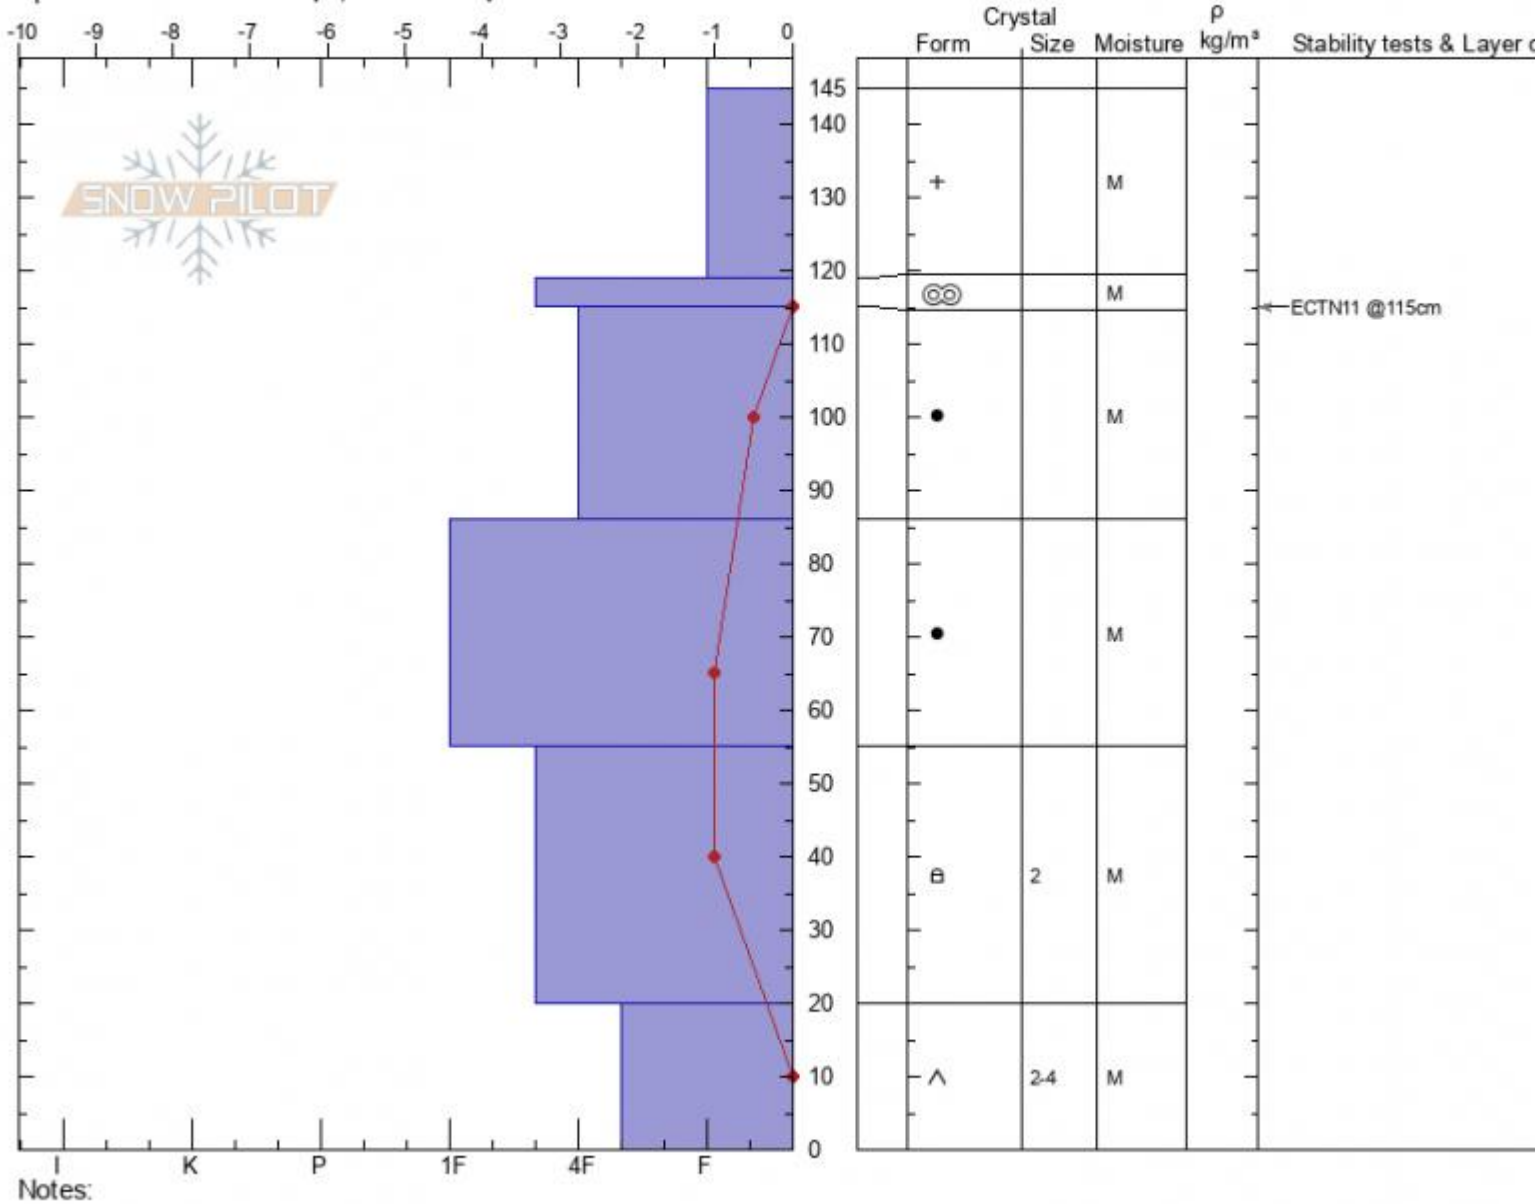

Bacon Rind
Madison Range-S
MT
 Elevation: **8800 ft**
 Aspect: **85°**
 Specifics: **Ski tracks on slope; We skied slope**

Ian Hoyer
03/20/2021 - 12:00pm
 Co-ord: **44.96000N, -111.09923W**
 Slope Angle: **27°**
 Wind Loading: **no**

Stability: **fair**
 Air Temperature: **2°C**
 Sky Cover: **OVC**
 Precipitation: **S-1**
 Wind: **Calm**

HS: **145** Layer Notes:
 20-0cm: **Problematic layer**

Notes:
 Advisory Region
 Southern Madison
 Longitude
 -111.10W
 Latitude
 44.96N
 Southern Madison, 2021-03-20