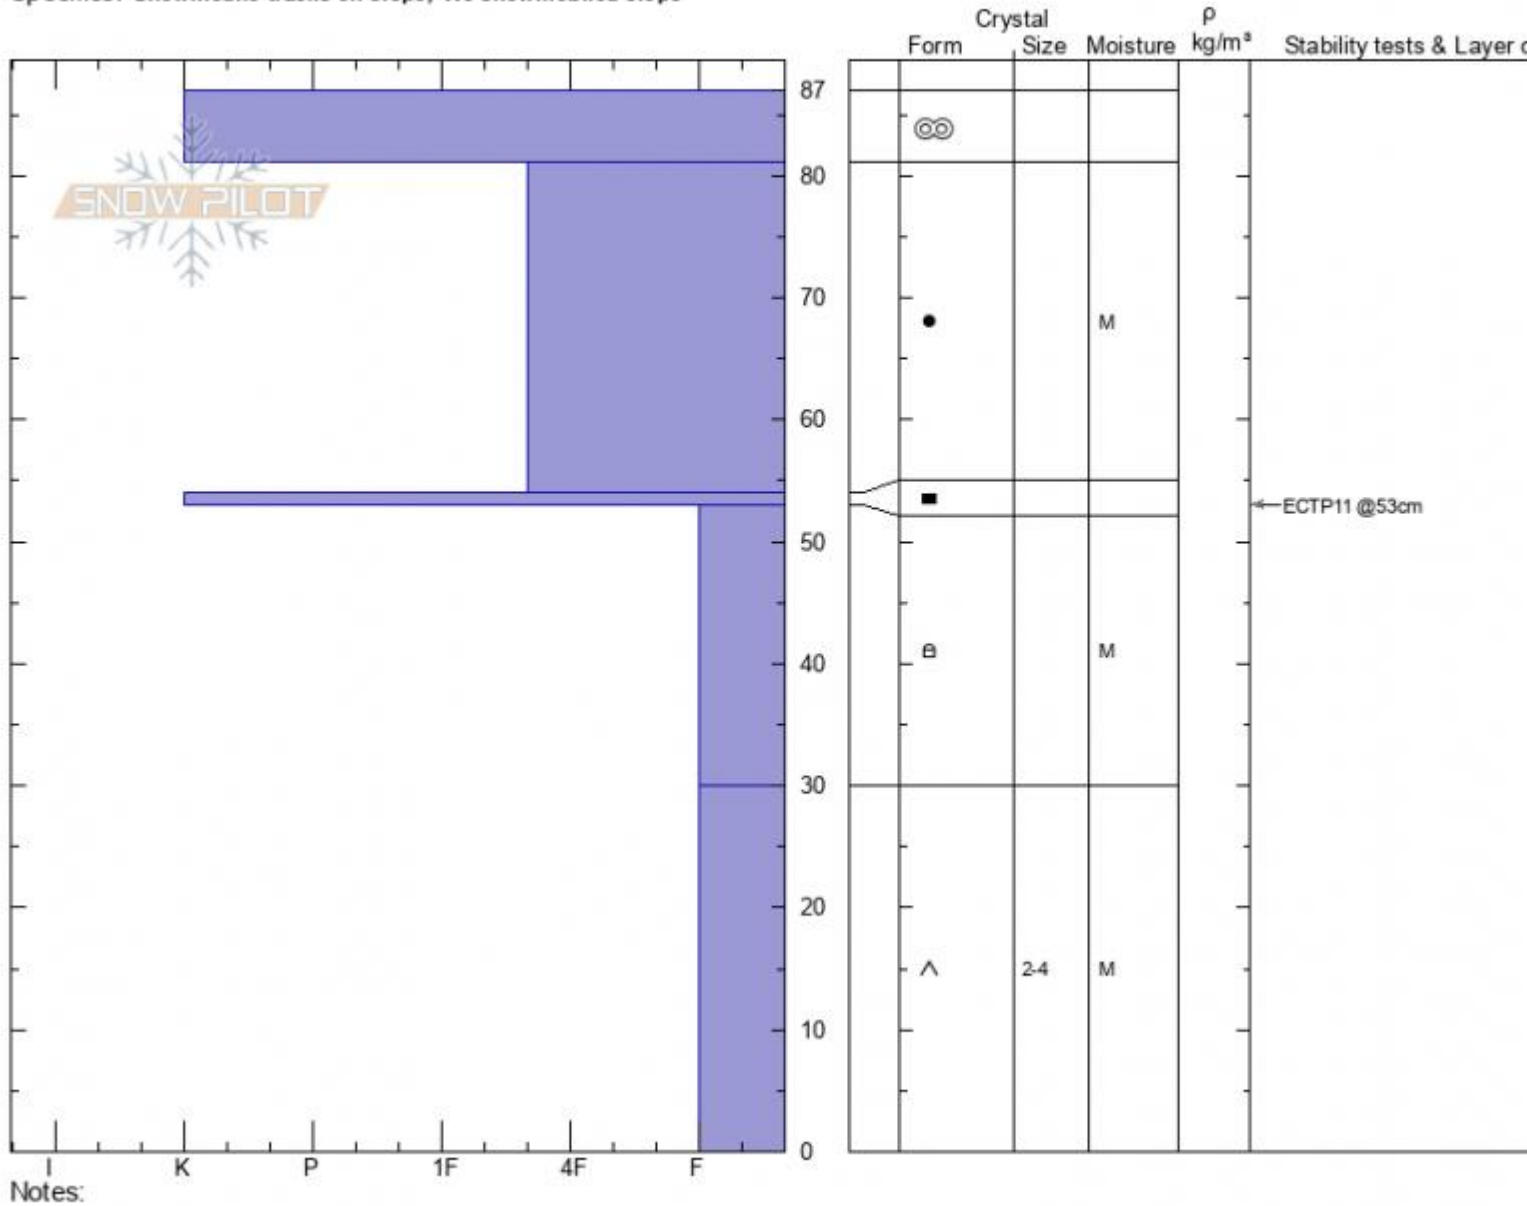

Lionhead Wx Stn
Lionhead Range
MT
 Elevation: **8800 ft**
 Aspect: **180°**
 Specifics: **Snowmobile tracks on slope; We snowmobiled slope**

Ian Hoyer
03/16/2021 - 10:00am
 Co-ord: **44.70940N, -111.32469W**
 Slope Angle: **25°**
 Wind Loading: **no**

Stability: **good**
 Air Temperature: **2°C**
 Sky Cover: **SCT**
 Precipitation: **NO**
 Wind: **N Light Breeze**

HS: **87** Layer Notes:
 PF: **15** 53-30cm: **Problematic layer**

Advisory Region
 Lionhead Range
 Longitude
 -111.32W
 Latitude
 44.71N
 Lionhead Range, 2021-03-18