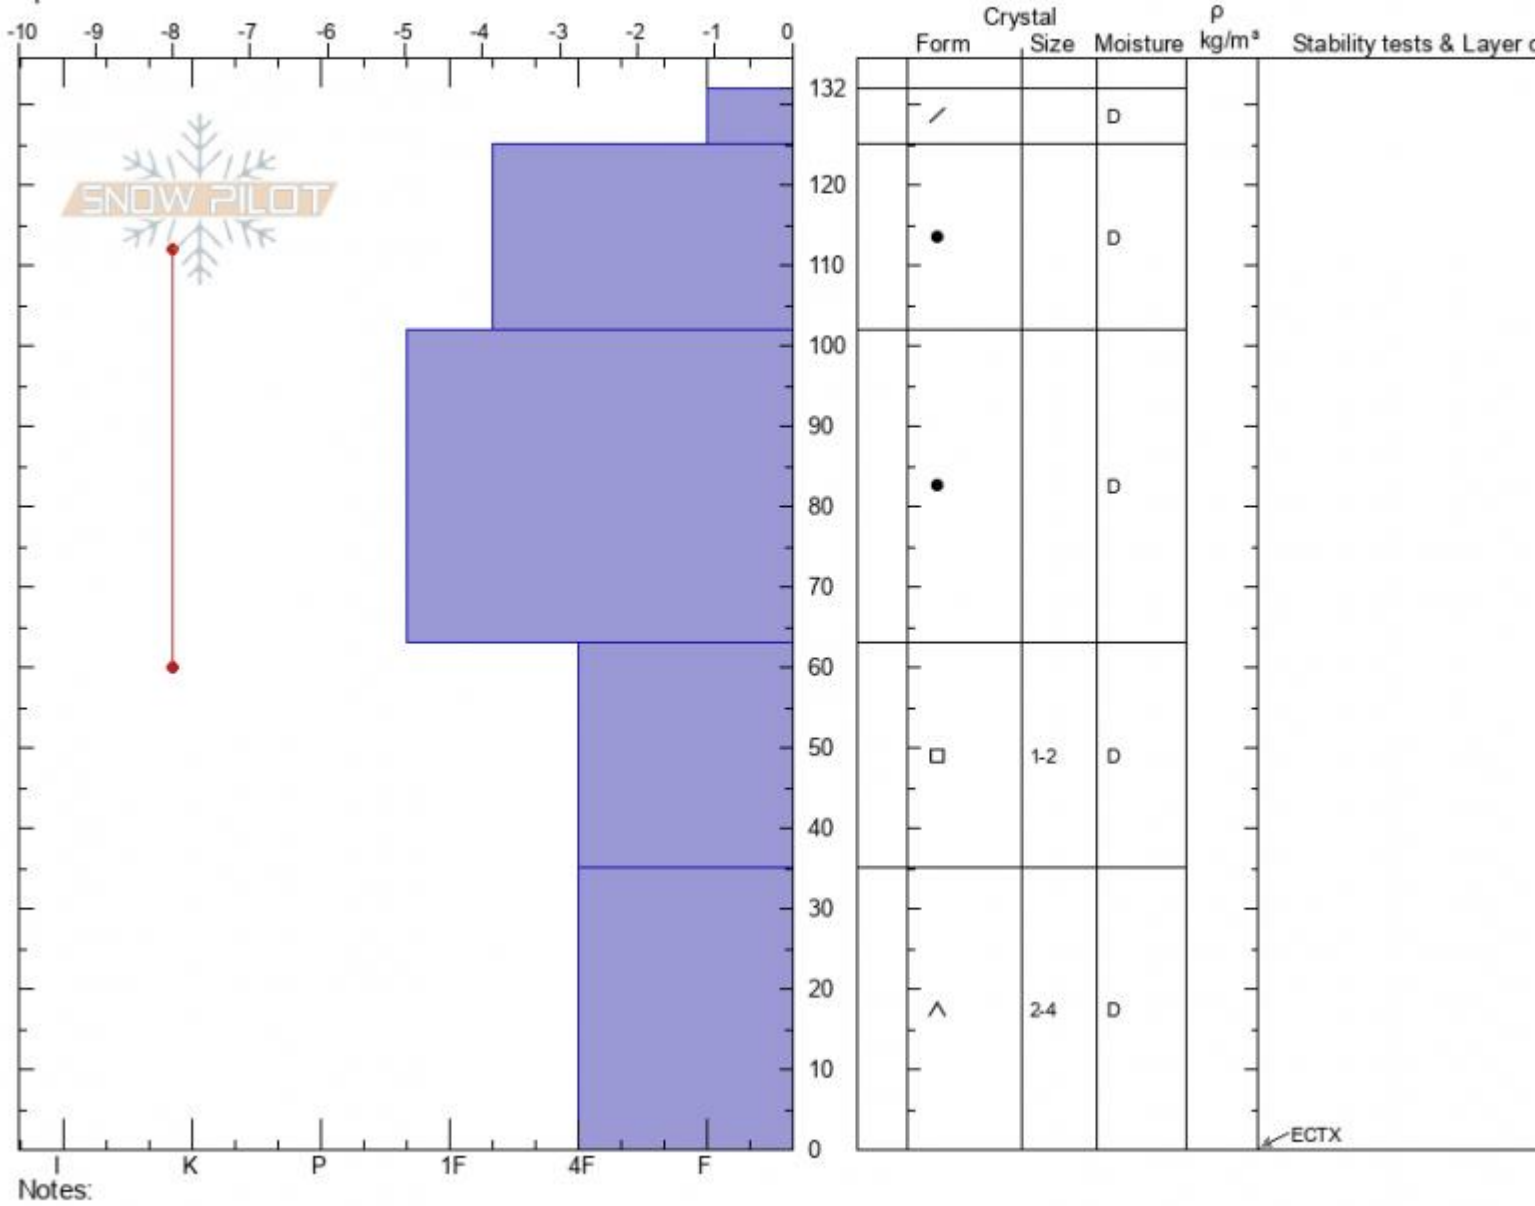

Sunlight Basin  
 Madison Range-S  
 MT  
 Elevation: 9500 ft  
 Aspect: 110°  
 Specifics:

Ian Hoyer  
 03/13/2021 - 11:00pm  
 Co-ord: 44.97522N, -111.31391W  
 Slope Angle: 16°  
 Wind Loading: previous

Stability: good  
 Air Temperature:  
 Sky Cover: CLR  
 Precipitation: NO  
 Wind: N Light Breeze

HS: 132 Layer Notes:  
 35-0cm: Problematic layer

Advisory Region  
 Southern Madison  
 Longitude  
 -111.31W  
 Latitude  
 44.97N  
 Southern Madison, 2021-03-13