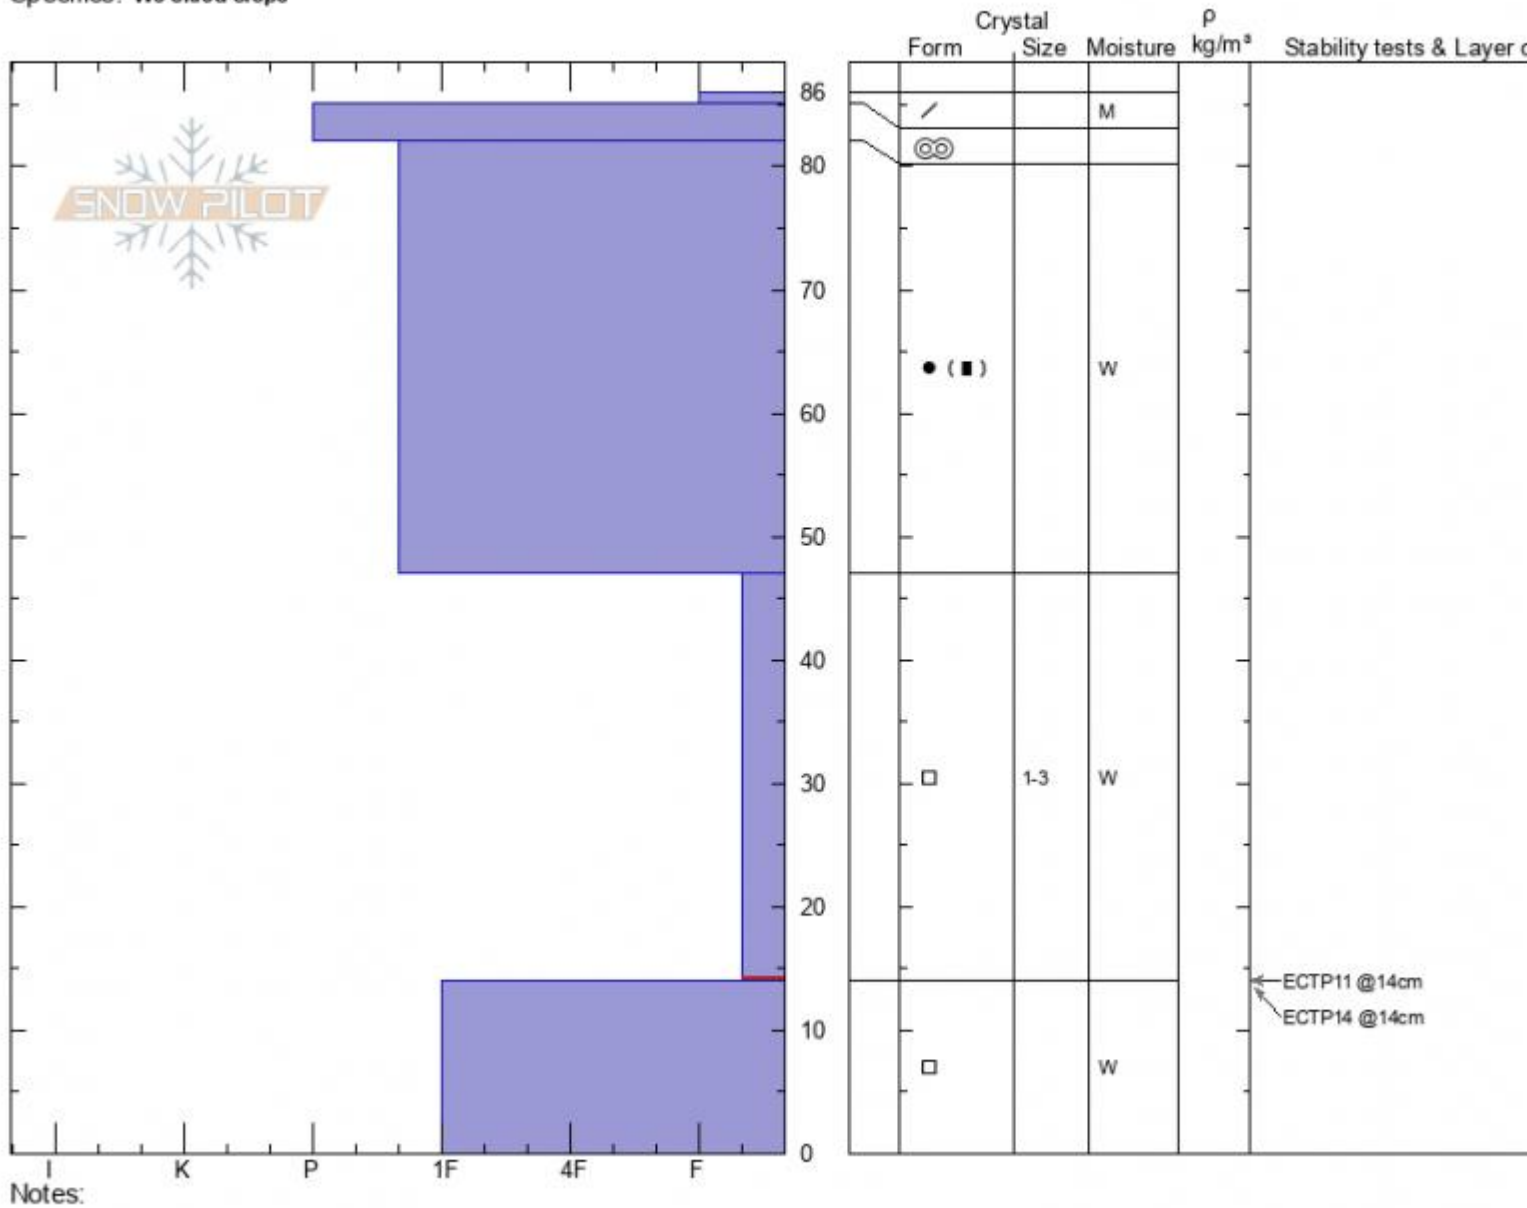

Specimen Creek  
 Gallatin Range-S  
 MT  
 Elevation: 8500 ft  
 Aspect: 170°  
 Specifics: We skied slope

Ian Hoyer  
 03/11/2021 - 12:00pm  
 Co-ord: 45.03999N, -111.06253W  
 Slope Angle: 27°  
 Wind Loading: no

Stability: **good**  
 Air Temperature:  
 Sky Cover: **CLR**  
 Precipitation: **NO**  
 Wind: **S Light Breeze**

HS: **86** Layer Notes:  
 47-14cm: **Problematic layer**

Advisory Region  
 Southern Madison  
 Longitude  
 -111.05W  
 Latitude  
 45.03N  
 Southern Madison, 2021-03-13