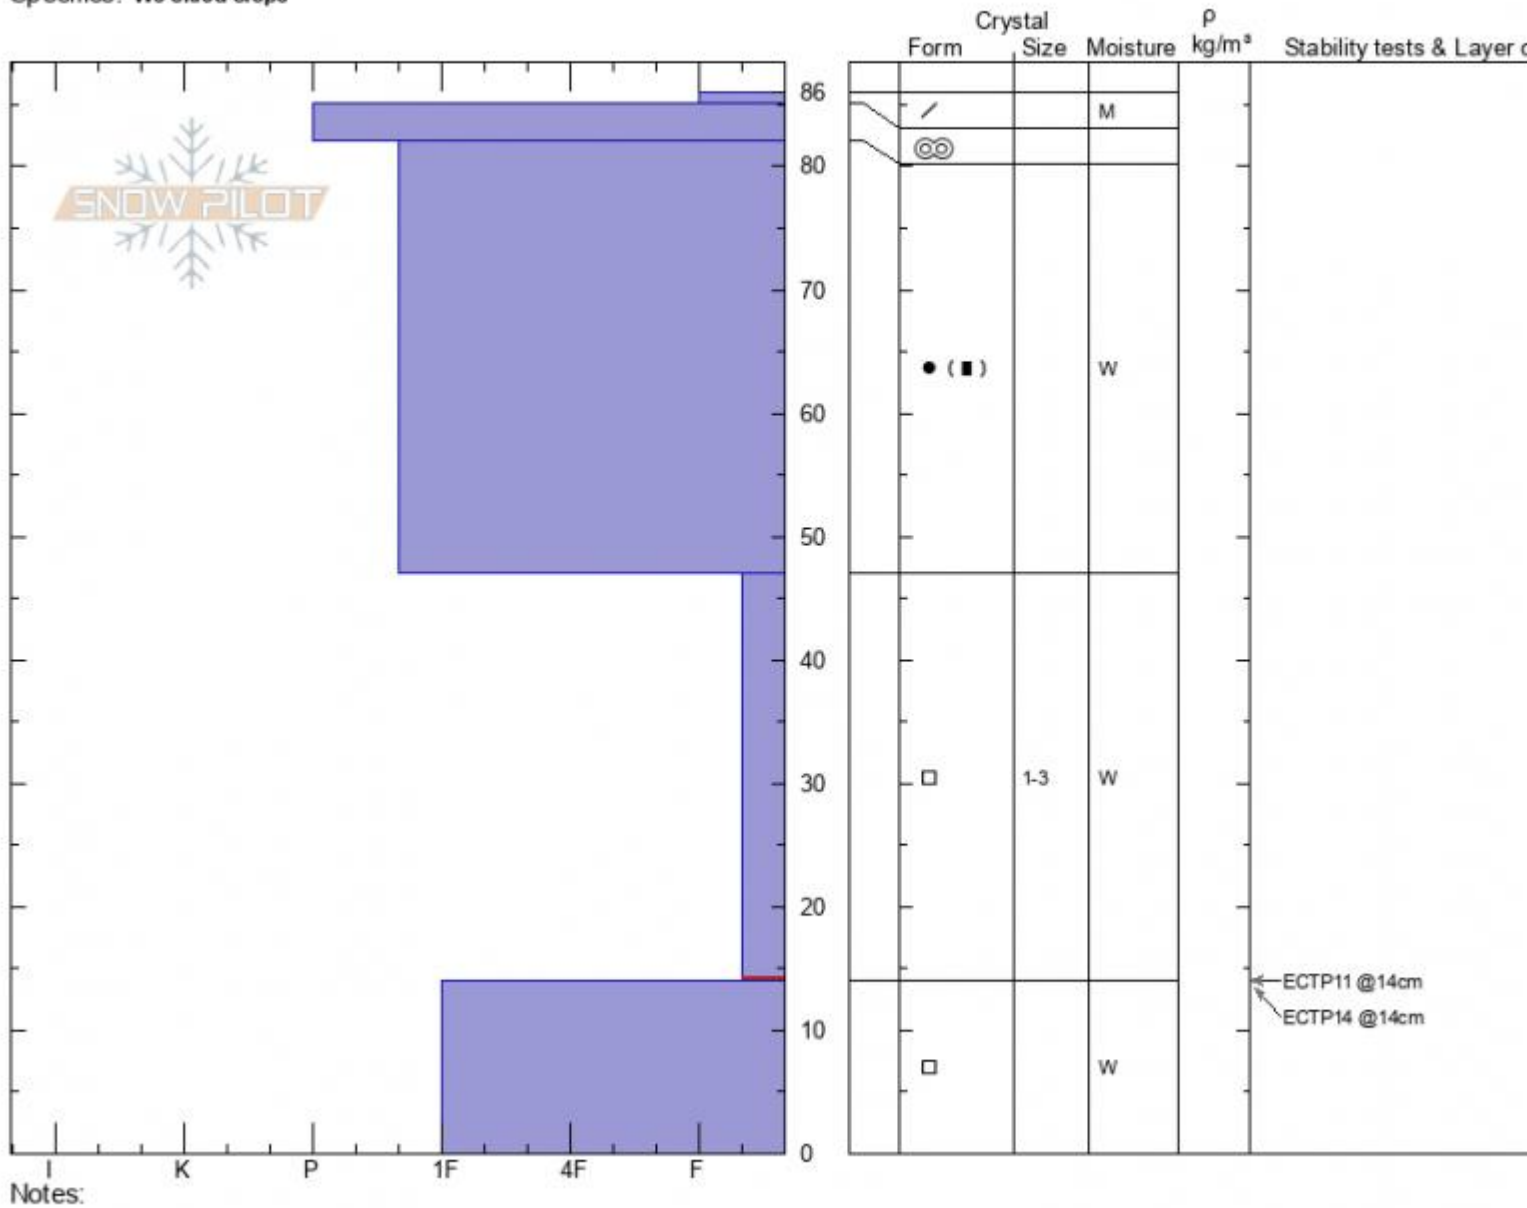

Specimen Creek  
 Gallatin Range-S  
 MT  
 Elevation: 8500 ft  
 Aspect: 170°  
 Specifics: We skied slope

Ian Hoyer  
 03/11/2021 - 12:00pm  
 Co-ord: 45.03999N, -111.06253W  
 Slope Angle: 27°  
 Wind Loading: no

Stability: good  
 Air Temperature:  
 Sky Cover: CLR  
 Precipitation: NO  
 Wind: S Light Breeze

HS: 86  
 Layer Notes:  
 47-14cm: Problematic layer

Advisory Region  
 Southern Madison  
 Longitude  
 -111.05W  
 Latitude  
 45.03N  
 Southern Madison, 2021-03-13