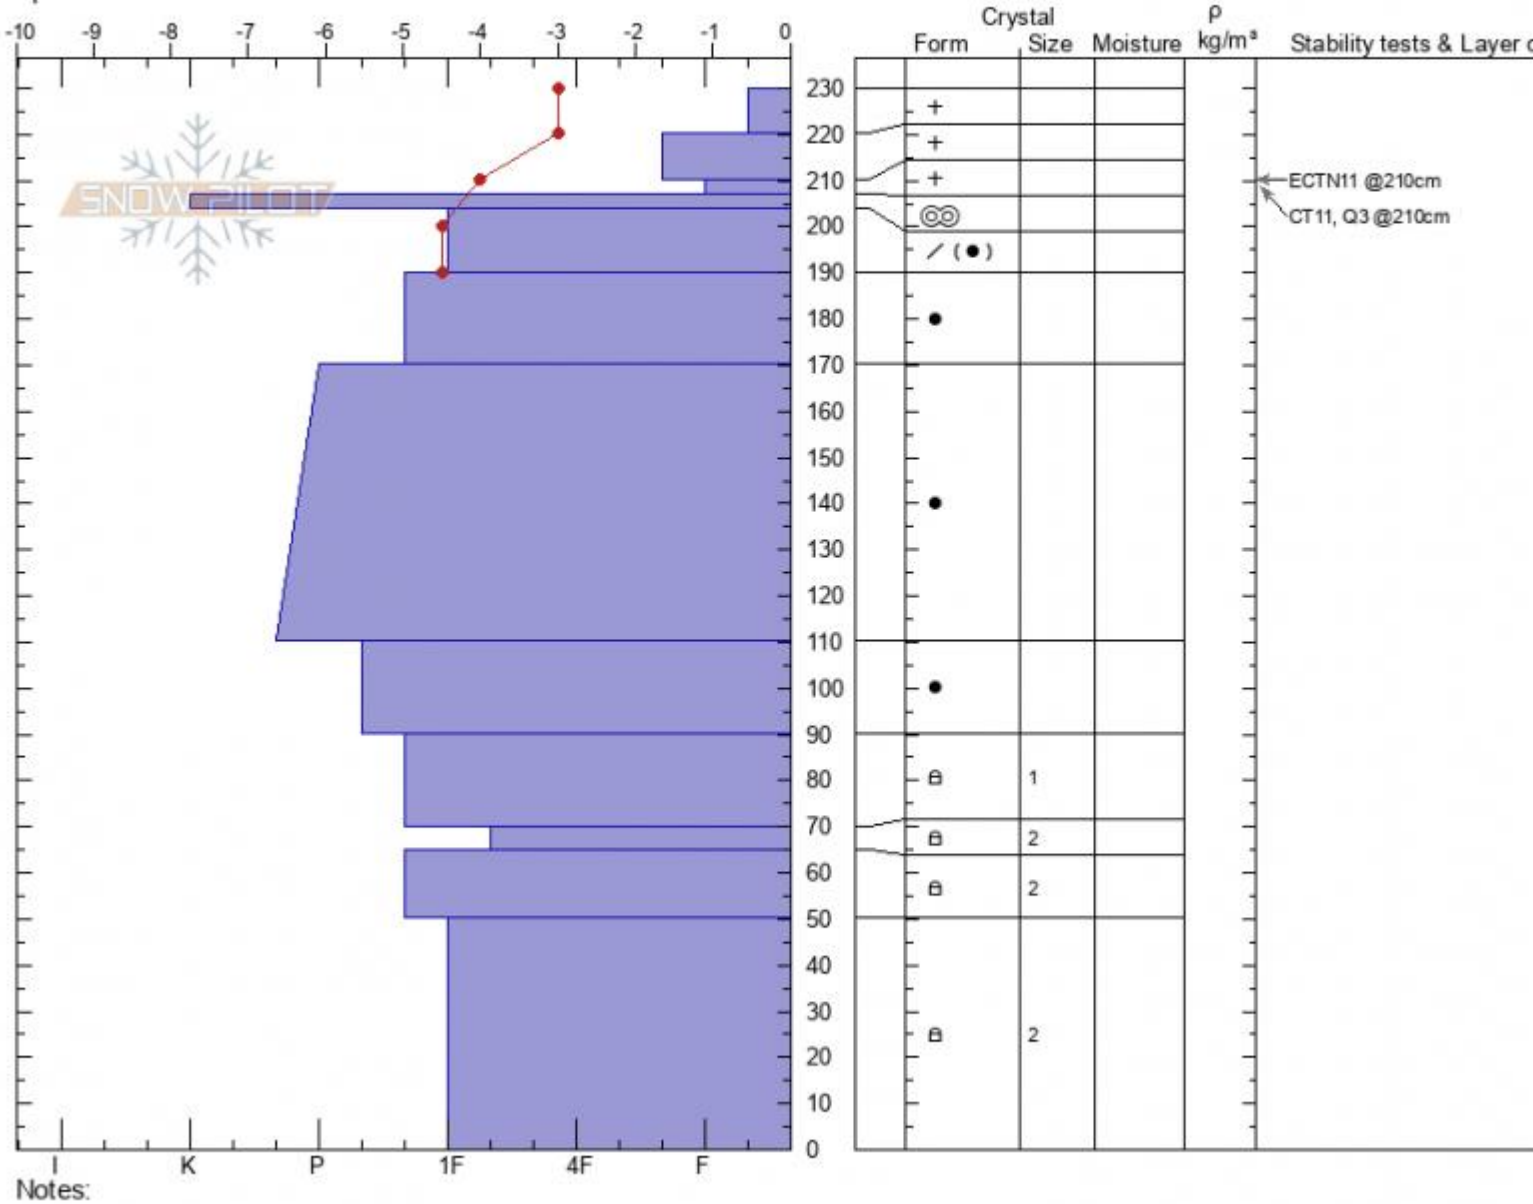

**Mt Abundance Shoulder** Alex Marienthal  
**Cooke City** 03/11/2021 - 1:00pm  
**MT** Co-ord: 45.06337N, -110.01126W  
 Elevation: 9150 ft Slope Angle: 31°  
 Aspect: 100° Wind Loading: previous  
 Specifics:

Stability: **good**  
 Air Temperature:  
 Sky Cover: **CLR**  
 Precipitation: **NO**  
 Wind: **Calm**

HS: **230** Layer Notes:  
 210-207cm: **Problematic layer**

Advisory Region  
 Cooke City  
 Longitude  
 -110.02W  
 Latitude  
 45.08N  
 Cooke City, 2021-03-11