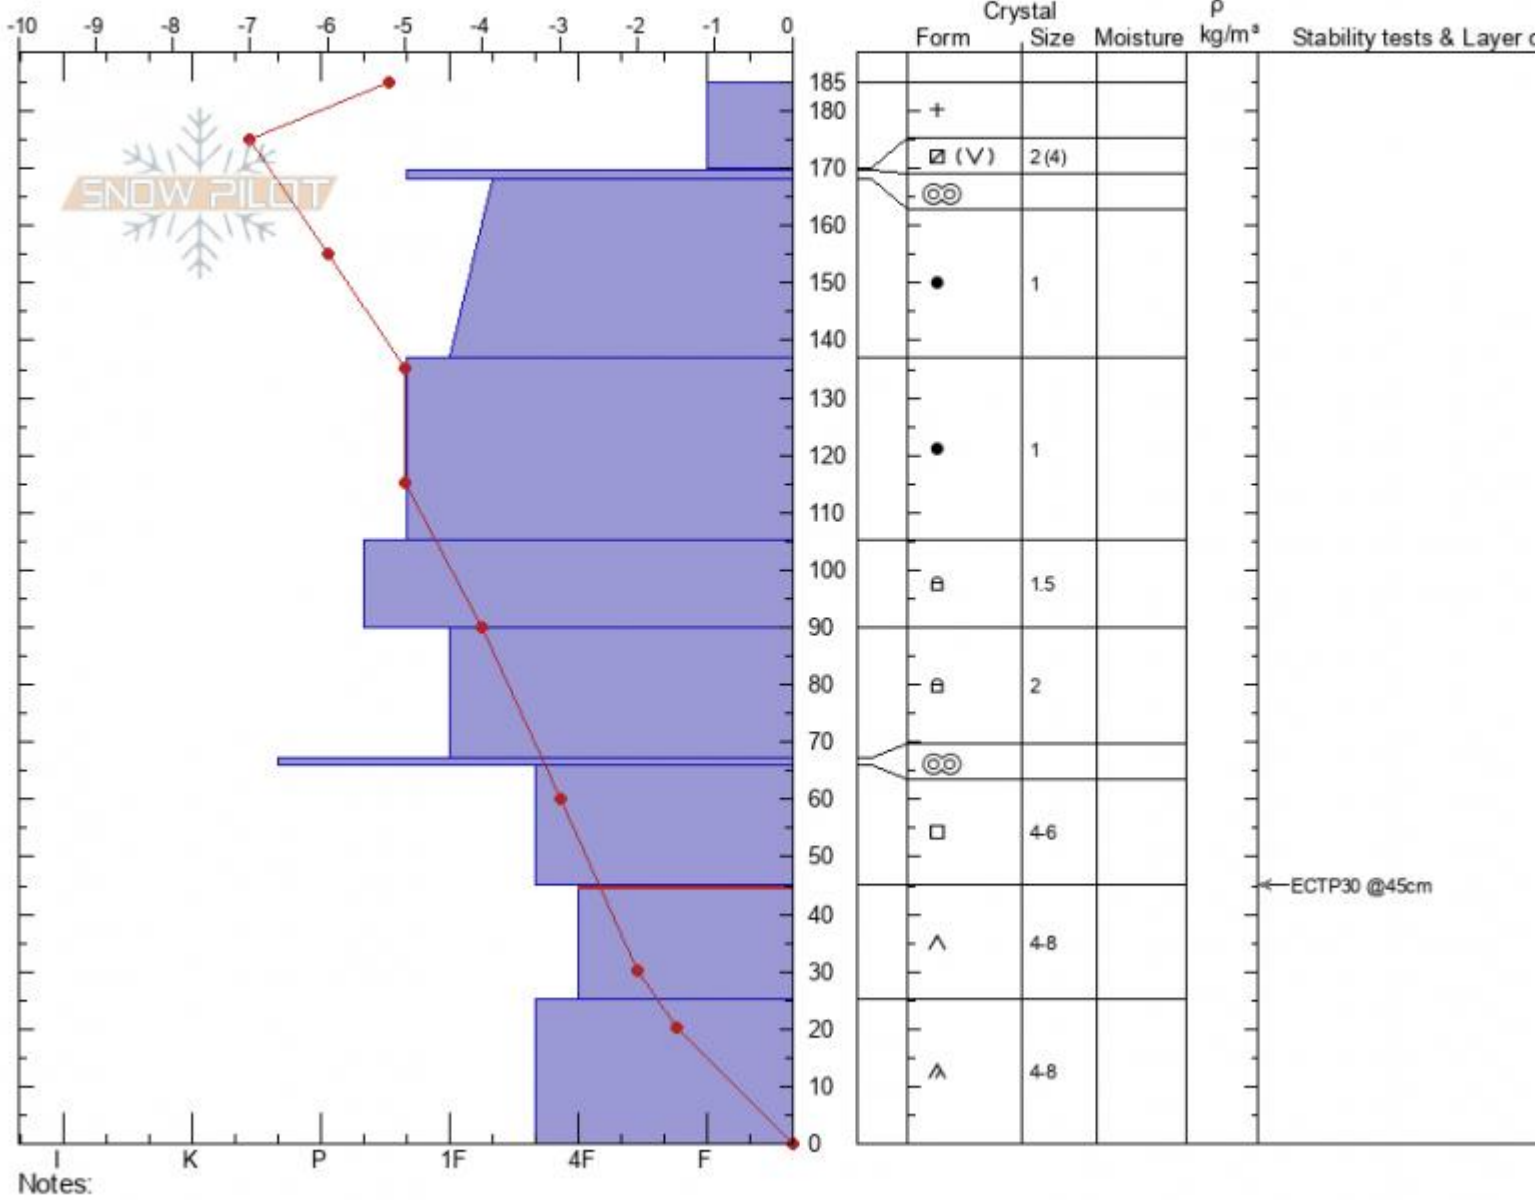

Teepee Wilderness
Madison Range-S
MT
 Elevation: **9215 ft**
 Aspect: **80°**
 Specifics:

Dave Zinn
03/10/2021 - 11:00am
 Co-ord: **44.91618N, -111.16512W**
 Slope Angle: **30°**
 Wind Loading: **no**

Stability: **good**
 Air Temperature: **-6°C**
 Sky Cover: **BKN**
 Precipitation: **NO**
 Wind: **Calm**

HS: **185** Layer Notes:
 45-25cm: **Problematic layer**

Advisory Region
 Southern Madison
 Longitude
 -111.19W
 Latitude
 44.90N
 Southern Madison, 2021-03-10