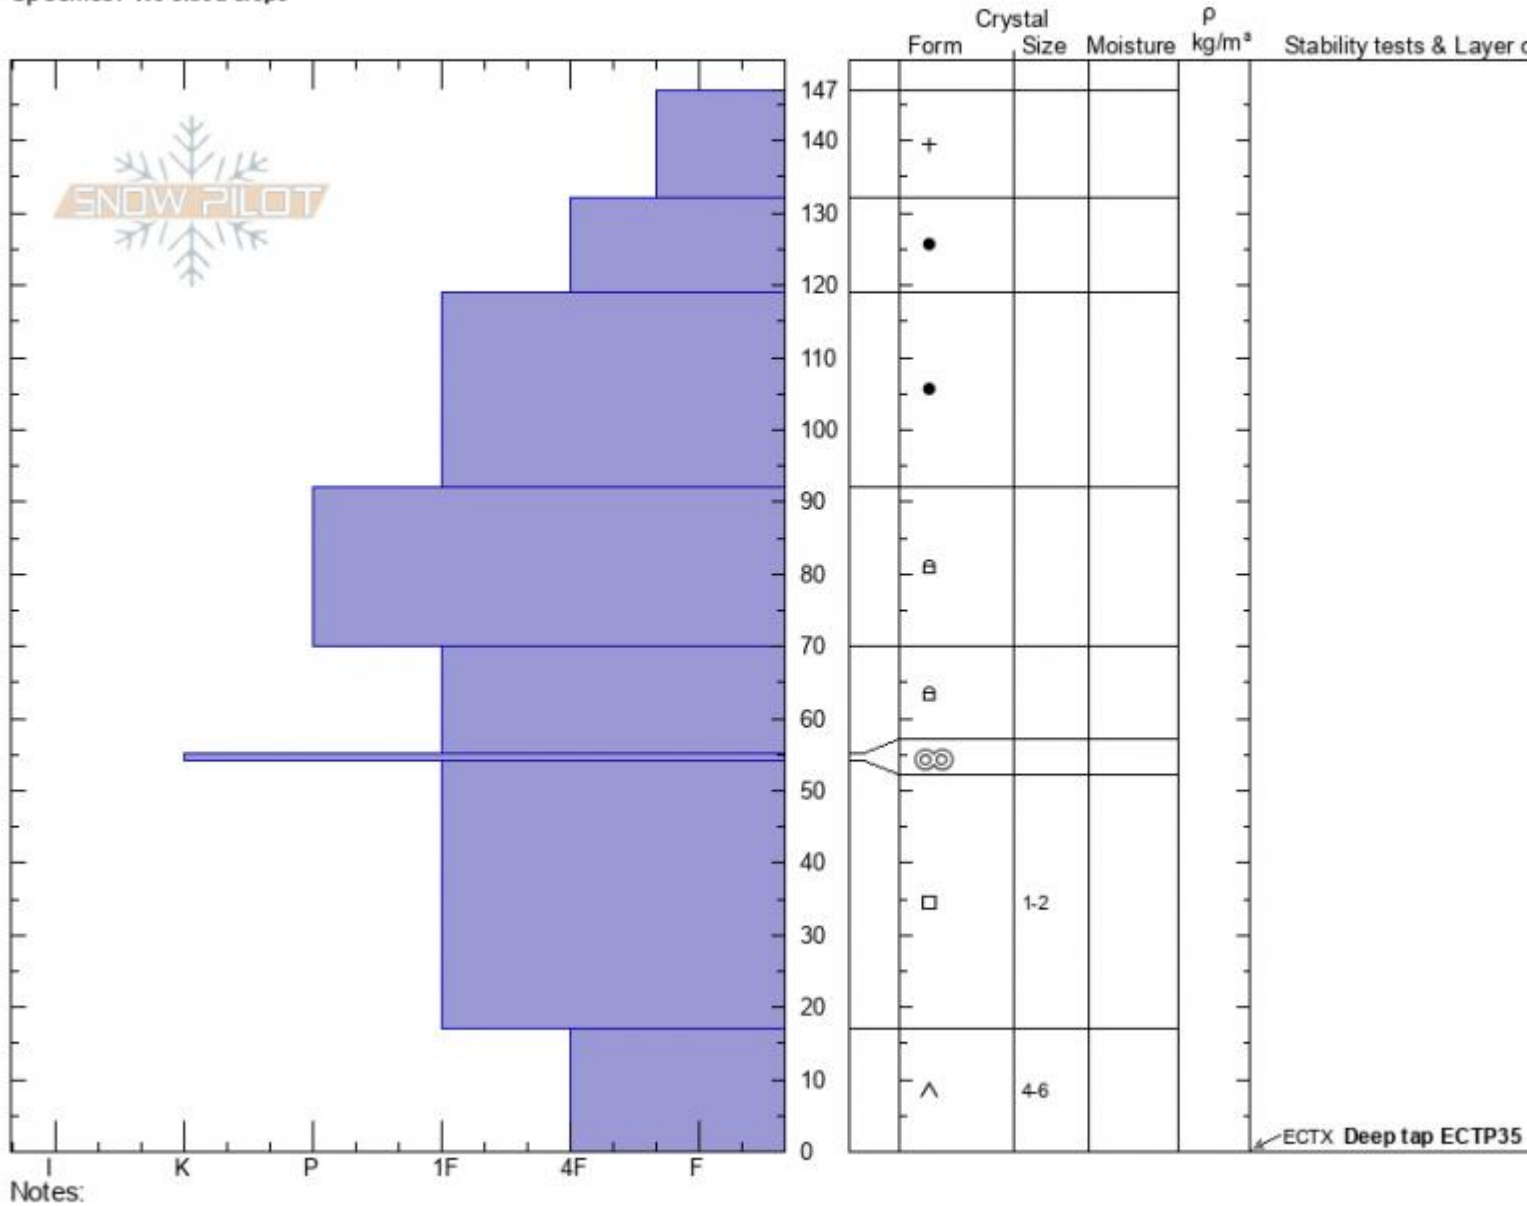

**Flathead Pass S.**  
**Bridger Range**  
**MT**  
 Elevation: **8300 ft**  
 Aspect: **90°**  
 Specifics: **We skied slope**

**Ian Hoyer**  
**03/09/2021 - 1:00pm**  
 Co-ord: **45.94779N, -110.98929W**  
 Slope Angle: **27°**  
 Wind Loading: **no**

Stability: **good**  
 Air Temperature:  
 Sky Cover: **SCT**  
 Precipitation: **NO**  
 Wind: **Calm**

**HS: 147** Layer Notes:  
 17-0cm: **Problematic layer**

Advisory Region  
 Bridger Range  
 Longitude  
 -111.02W  
 Latitude  
 45.97N  
 Bridger Range, 2021-03-10