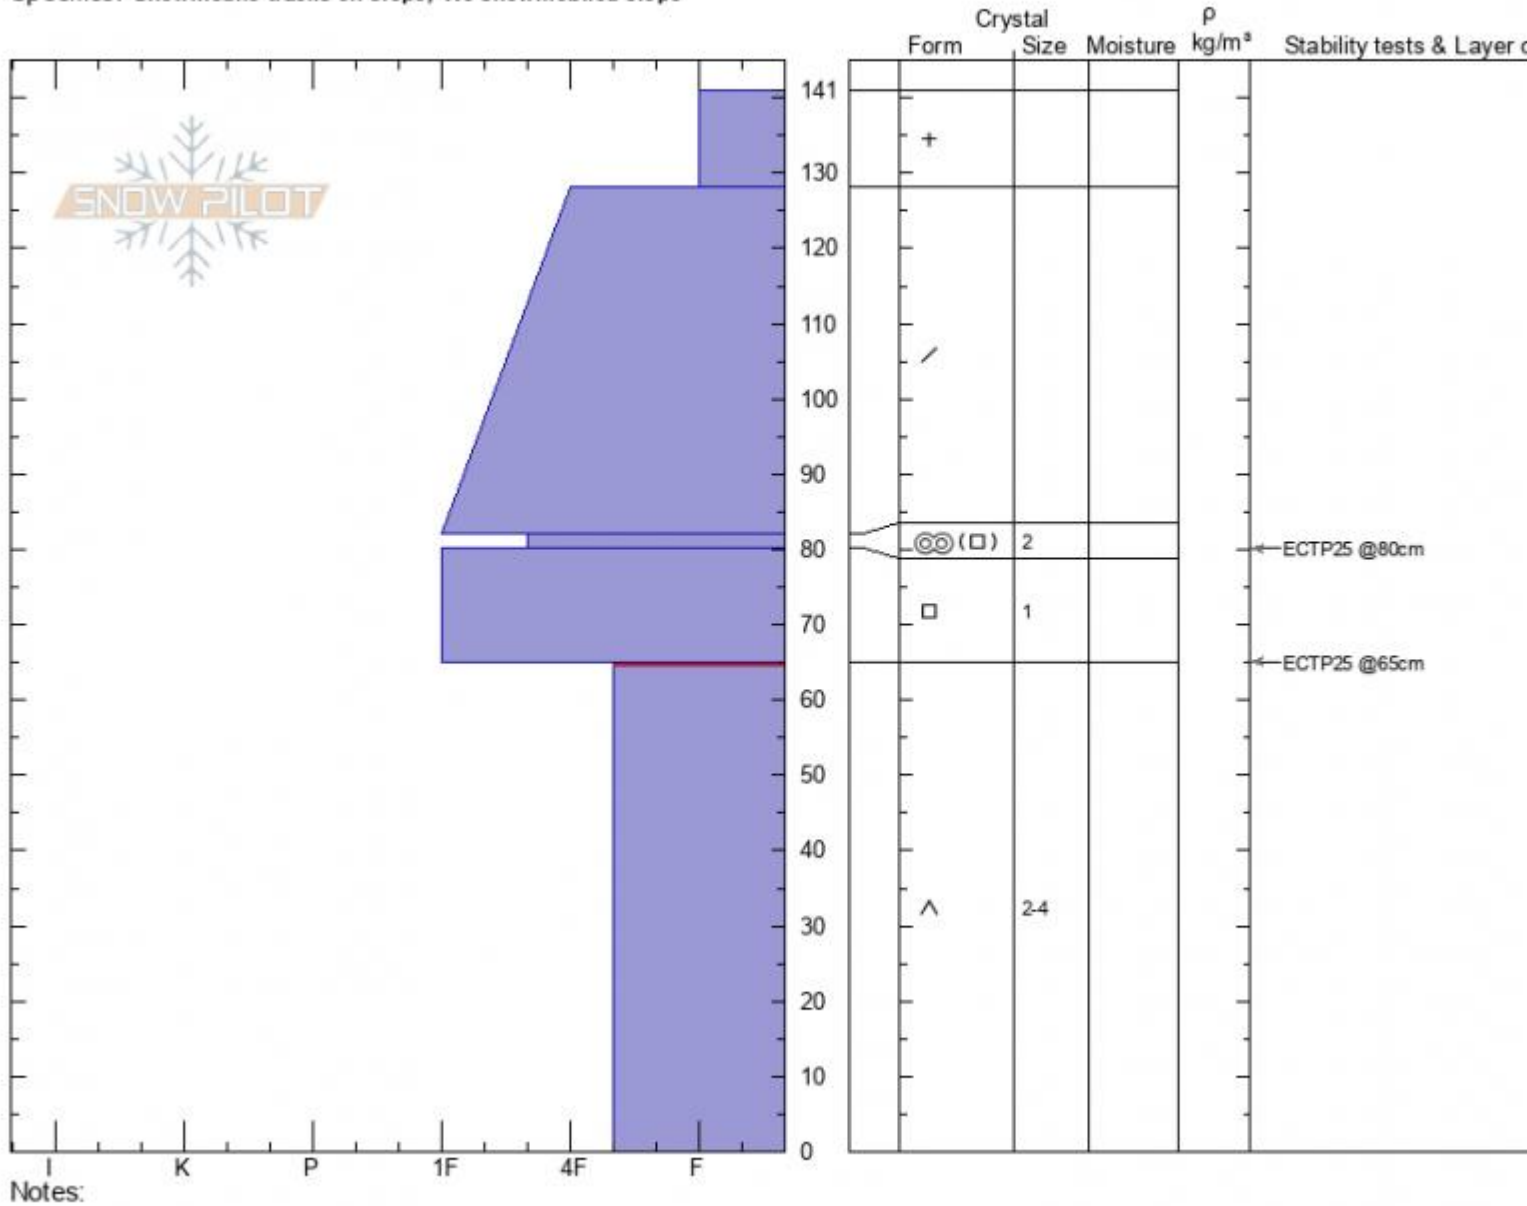

Kirkwood Ridge
 Madison Range-S
 MT
 Elevation: 8350 ft
 Aspect: 240°
 Specifics: Snowmobile tracks on slope; We snowmobiled slope

Dave Zinn
 03/01/2021 - 2:15am
 Co-ord: 44.86144N, -111.23657W
 Slope Angle: 22°
 Wind Loading: no

Stability: fair
 Air Temperature:
 Sky Cover: CLR
 Precipitation: NO
 Wind: SW Calm

HS: 141 Layer Notes:
 65-0cm: Problematic layer

Notes:
 Advisory Region
 Southern Madison
 Longitude
 -111.24W
 Latitude
 44.87N
 Southern Madison, 2021-03-04