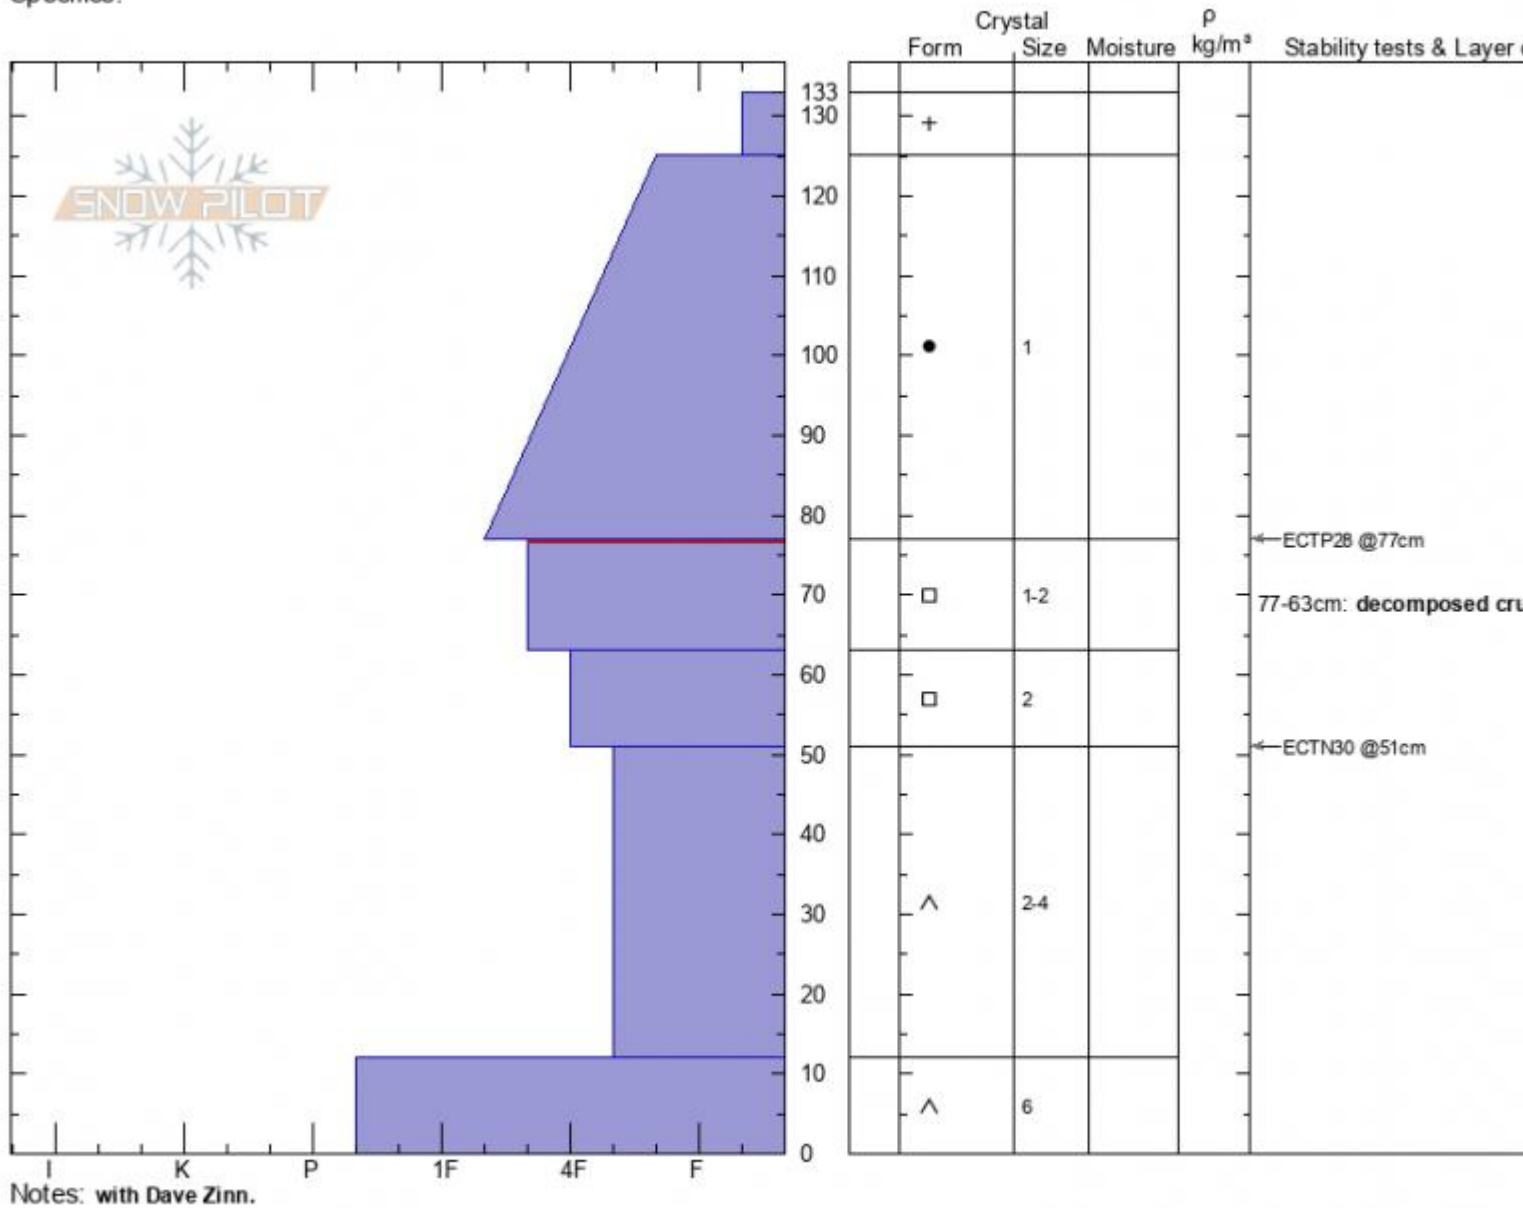

Taylor Fork
 Gallatin Range-S
 MT
 Elevation: 8775 ft
 Aspect: SW
 Specifics:

Zach Keskinen
 02/28/2021 - 12:56pm
 Co-ord: 44.97683N, -111.35959W
 Slope Angle: 28°
 Wind Loading: no

Stability: fair
 Air Temperature: -3°C
 Sky Cover: BKN
 Precipitation: NO
 Wind: S Light Breeze

HS: 133 Layer Notes:
 PF: 30 77-63cm: decomposed crust at
 77-63cm: Problematic layer

Advisory Region
 Southern Madison
 Longitude
 -111.27W
 Latitude
 45.06N
 Southern Madison, 2021-02-28