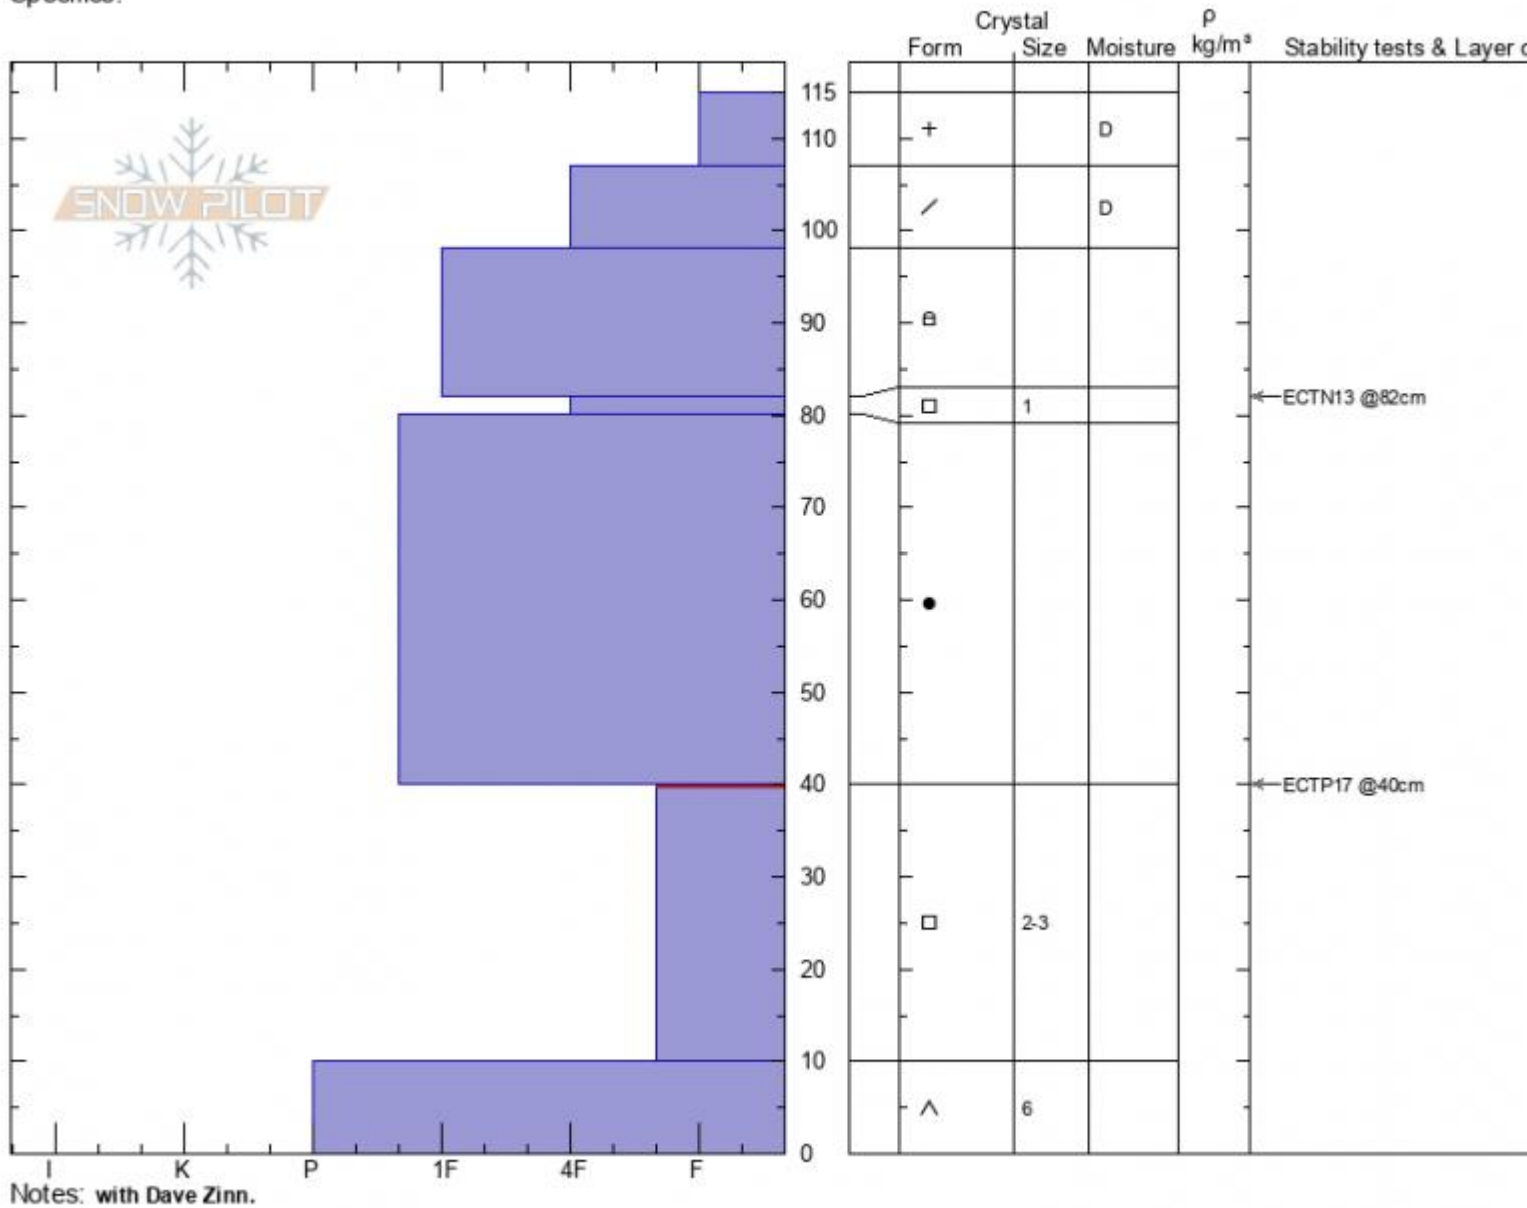

Sunlight Basin
 Gallatin Range-S
 MT
 Elevation: 9446 ft
 Aspect: E
 Specifics:

Zach Keskinen
 02/28/2021 - 11:27am
 Co-ord: 44.97525N, -111.31390W
 Slope Angle: 26°
 Wind Loading: previous

Stability: fair
 Air Temperature: -7°C
 Sky Cover: BKN
 Precipitation: NO
 Wind: S Light Breeze

HS: 115 Layer Notes:
 PF: 25 40-10cm: Problematic layer

Advisory Region
 Southern Madison
 Longitude
 -111.27W
 Latitude
 45.06N
 Southern Madison, 2021-02-28