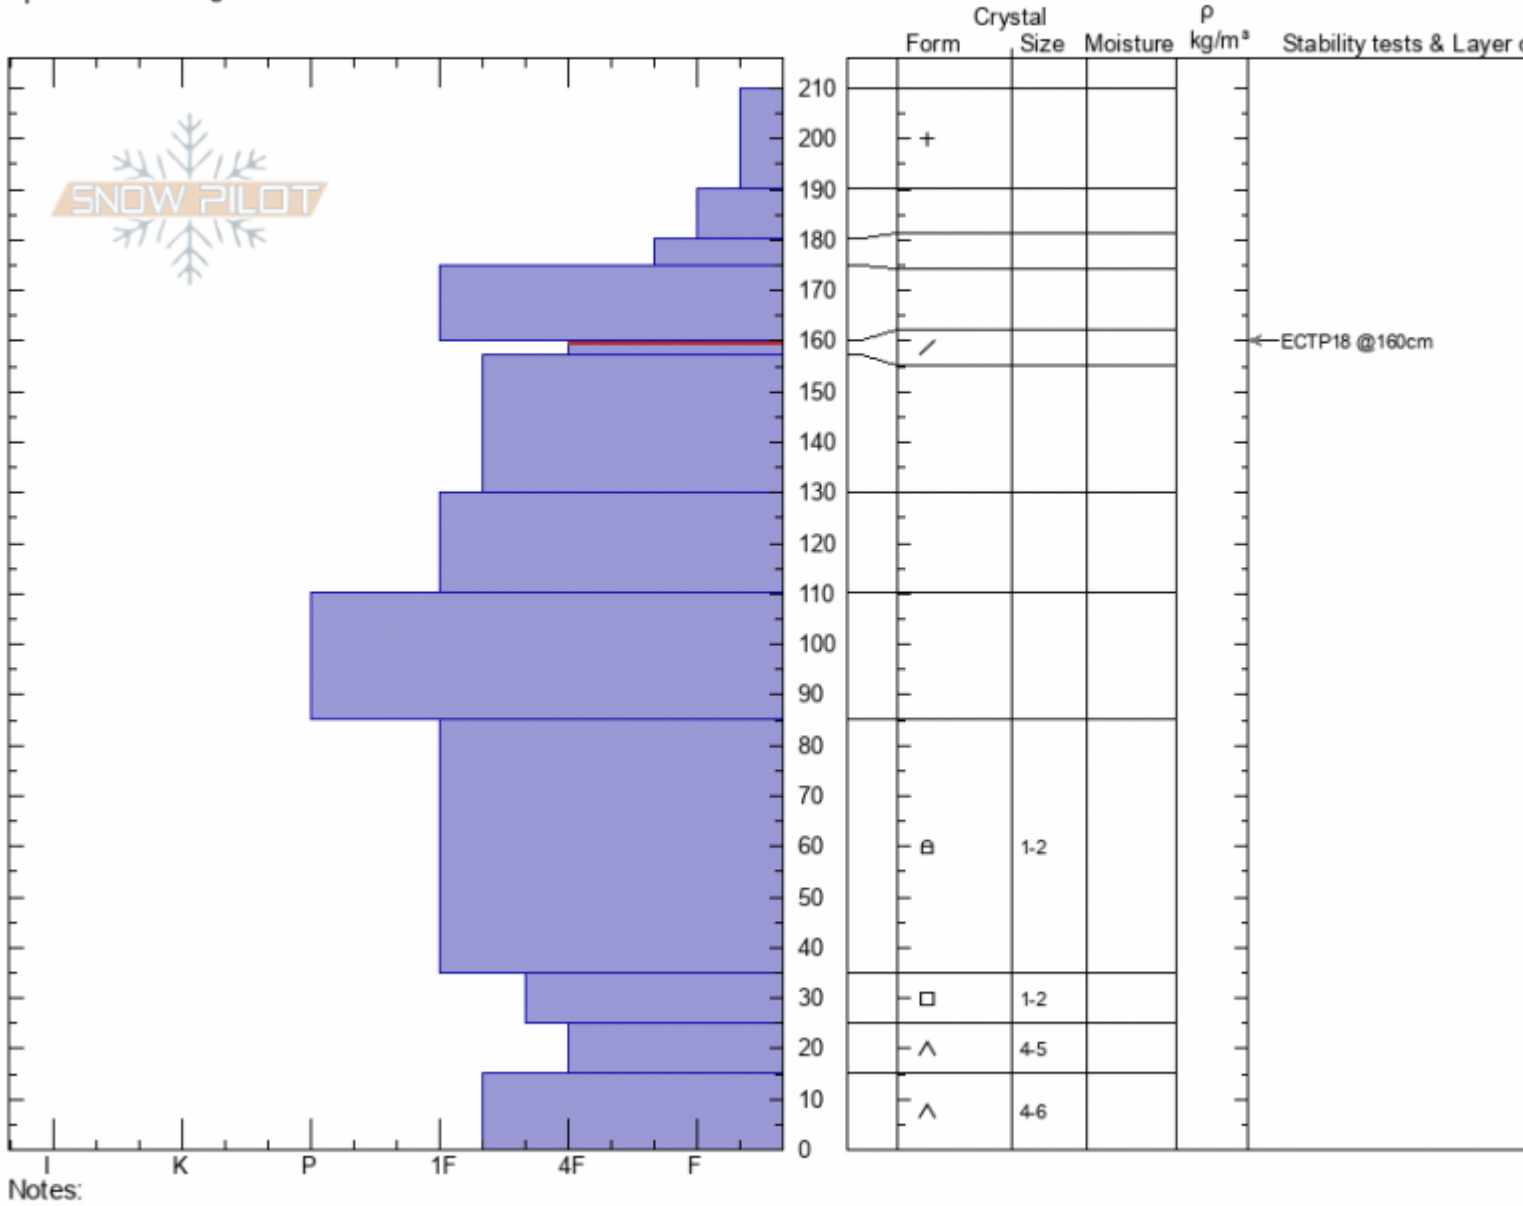

Lazy Susan
Bridger Range
MT
 Elevation: **8258 ft**
 Aspect: **60°**
 Specifics: **Cracking**

Doug Chabot-Admin
02/28/2021 - 11:00am
 Co-ord: **45.82964N, -110.93419W**
 Slope Angle: **32°**
 Wind Loading: **yes**

Stability: **poor**
 Air Temperature: **-11°C**
 Sky Cover: **FEW**
 Precipitation: **NO**
 Wind: **W Strong**

HS: 210 Layer Notes:
 160-157cm: **Problematic layer**

Advisory Region
 Bridger Range
 Longitude
 -110.93W
 Latitude
 45.83N
 Bridger Range, 2021-02-28