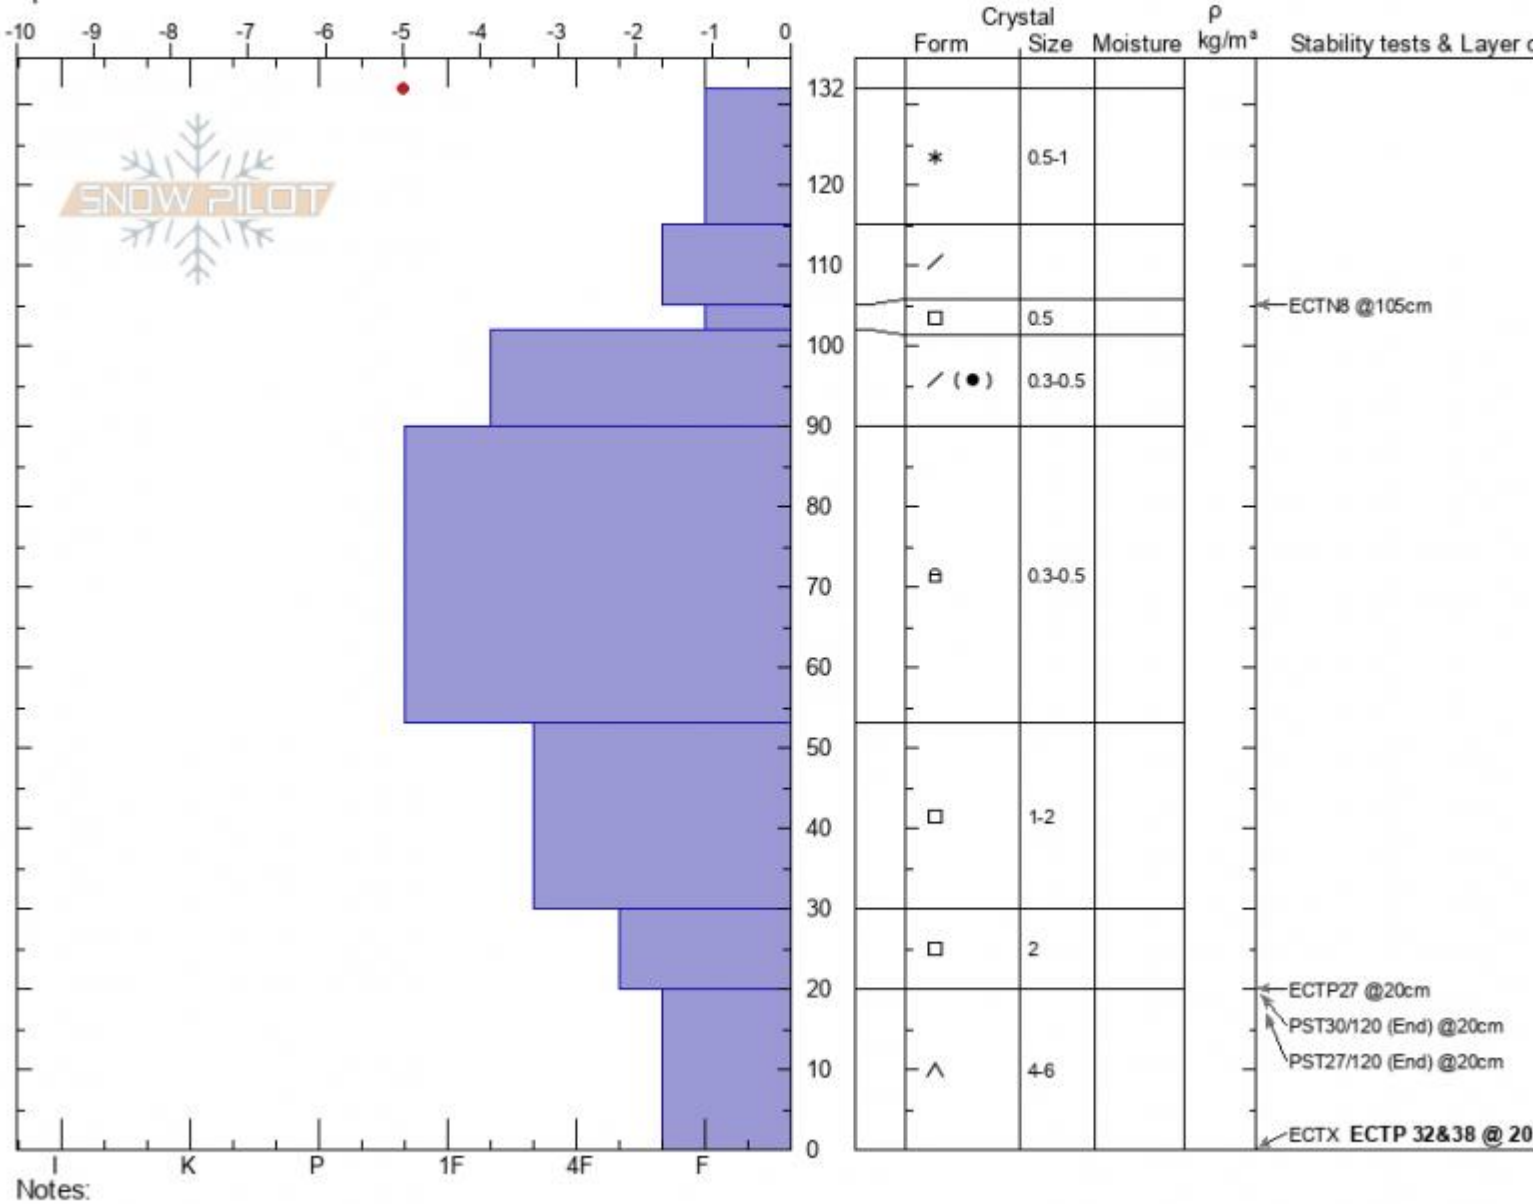

**Mt Ellis N Ridge**  
**Gallatin Range-N**  
**MT**  
 Elevation: **7760 ft**  
 Aspect: **70°**  
 Specifics:

**Alex Marienthal**  
**02/27/2021 - 9:35am**  
 Co-ord: **45.58451N, -110.95823W**  
 Slope Angle: **25°**  
 Wind Loading: **previous**

Stability: **fair**  
 Air Temperature: **-7°C**  
 Sky Cover: **SCT**  
 Precipitation: **NO**  
 Wind: **Calm**

HS: **132** Layer Notes:  
 PF: **35** 20-0cm: **Problematic layer**  
 PS: **20**

Advisory Region  
 Northern Gallatin  
 Longitude  
 -110.96W  
 Latitude  
 45.58N  
 Northern Gallatin, 2021-02-27