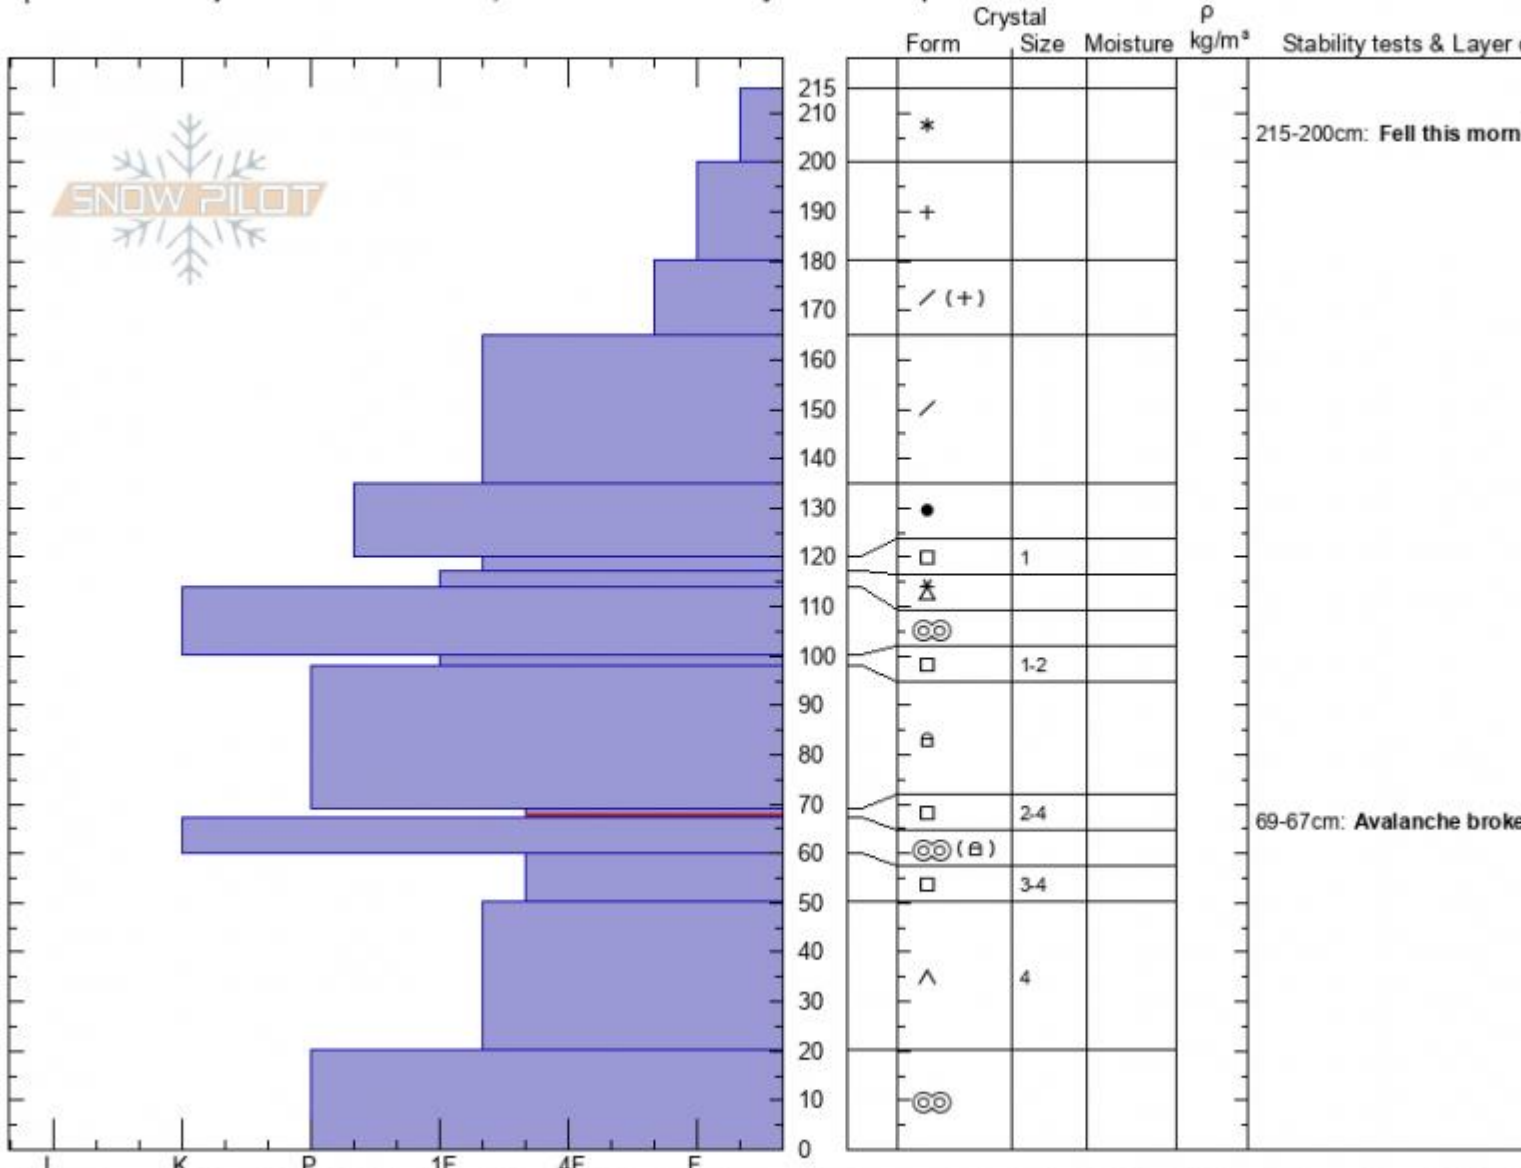

BlackmoreCrown N-R4-D: Alex Marienthal

Gallatin Range-N

MT

Elevation: 9417 ft

Aspect: 40°

Specifics: Pit is adjacent to avalanche: crown; Recent avalanche activity on similar slopes

02/20/2021 - 12:30pm

Co-ord: 45.44298N, -110.99868W

Slope Angle: 34°

Wind Loading: previous

Stability: poor

Air Temperature:

Sky Cover: BKN

Precipitation: S1

Wind: W Calm

HS: 215 Layer Notes:

215-200cm: Fell this morning

69-67cm: Avalanche broke here

69-67cm: Problematic layer

Notes: Crown profile of N-R4-D3-O broke on 2/18 or 2/19. Dug in shallower end of crown. Estimated up to 10 feet (3m) at its deepest, avg 6-8 feet deep. 6-8 feet wide.

Advisory Region

Northern Gallatin

Longitude

-111.00W

Latitude

45.44N

Northern Gallatin, 2021-02-21