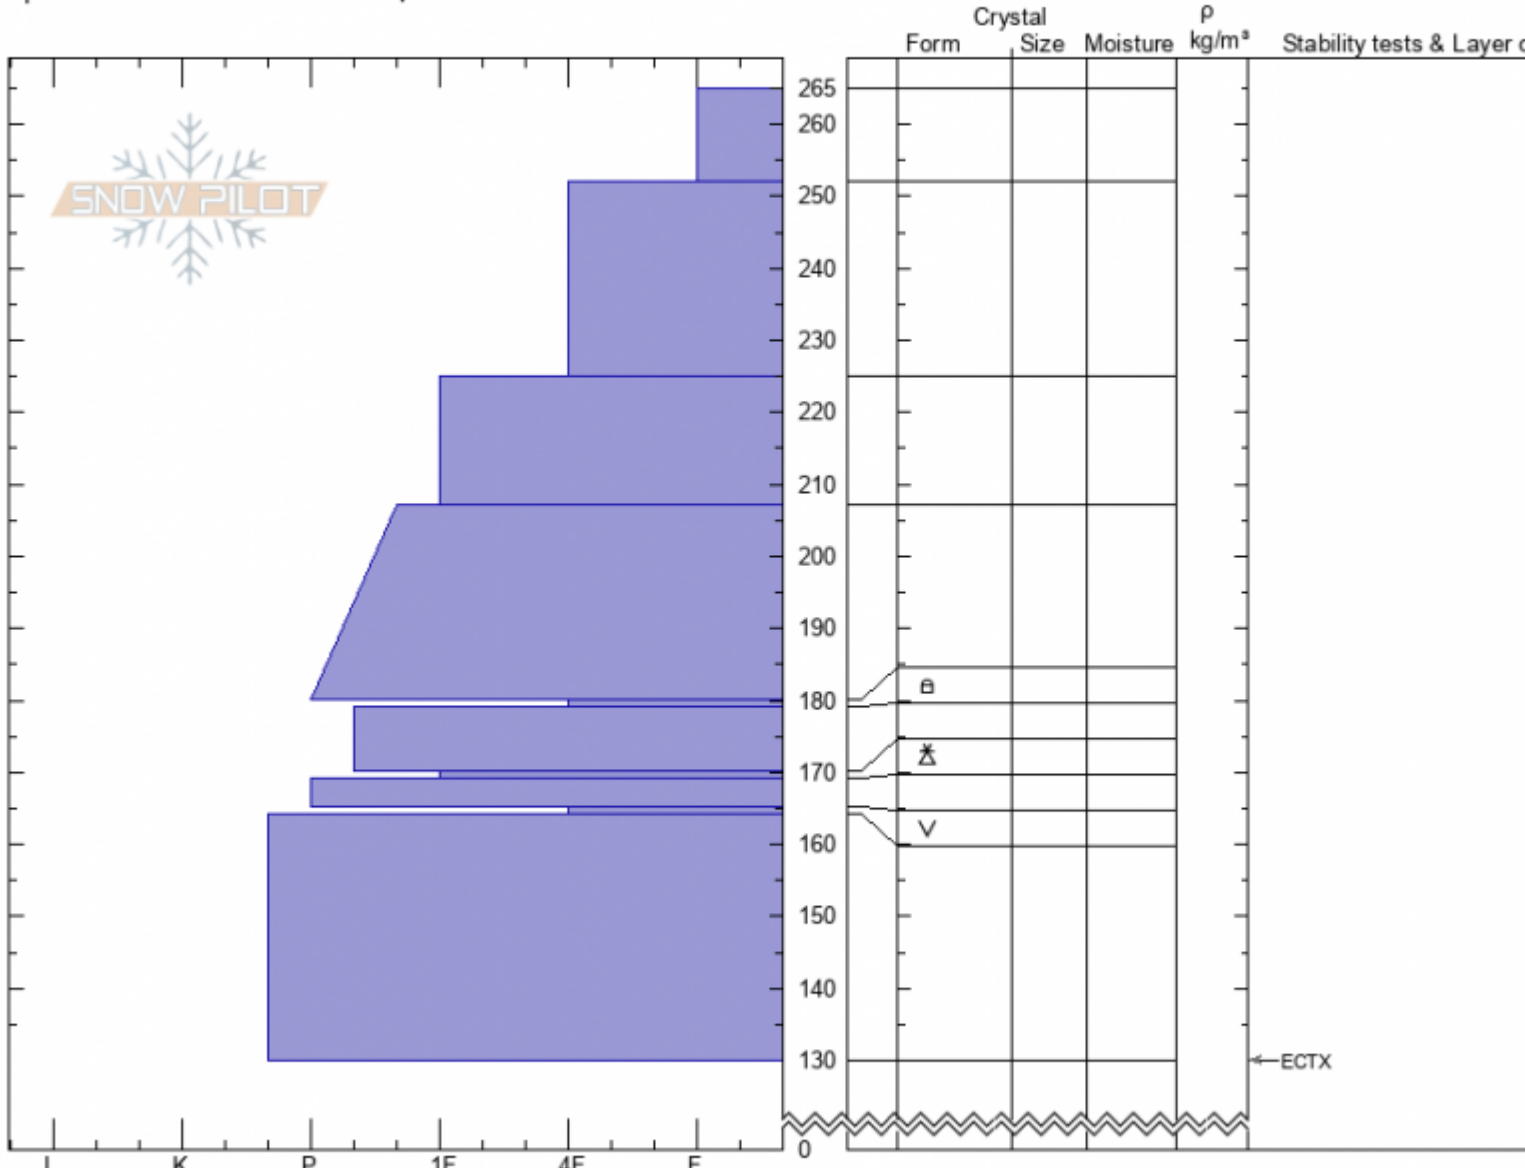

Almost Died
Cooke City
MT
 Elevation: **9544 ft**
 Aspect: **35°**
 Specifics: **Snowmobile tracks on slope**

Doug Chabot-Admin
02/13/2021 - 12:50pm
 Co-ord: **45.04981N, -109.93228W**
 Slope Angle: **27°**
 Wind Loading:

Stability: **good**
 Air Temperature: **-18°C**
 Sky Cover: **FEW**
 Precipitation: **NO**
 Wind: **Calm**

HS: **265** Layer Notes:

Advisory Region
 Cooke City
 Longitude
 -109.95W
 Latitude
 45.06N
 Cooke City, 2021-02-13