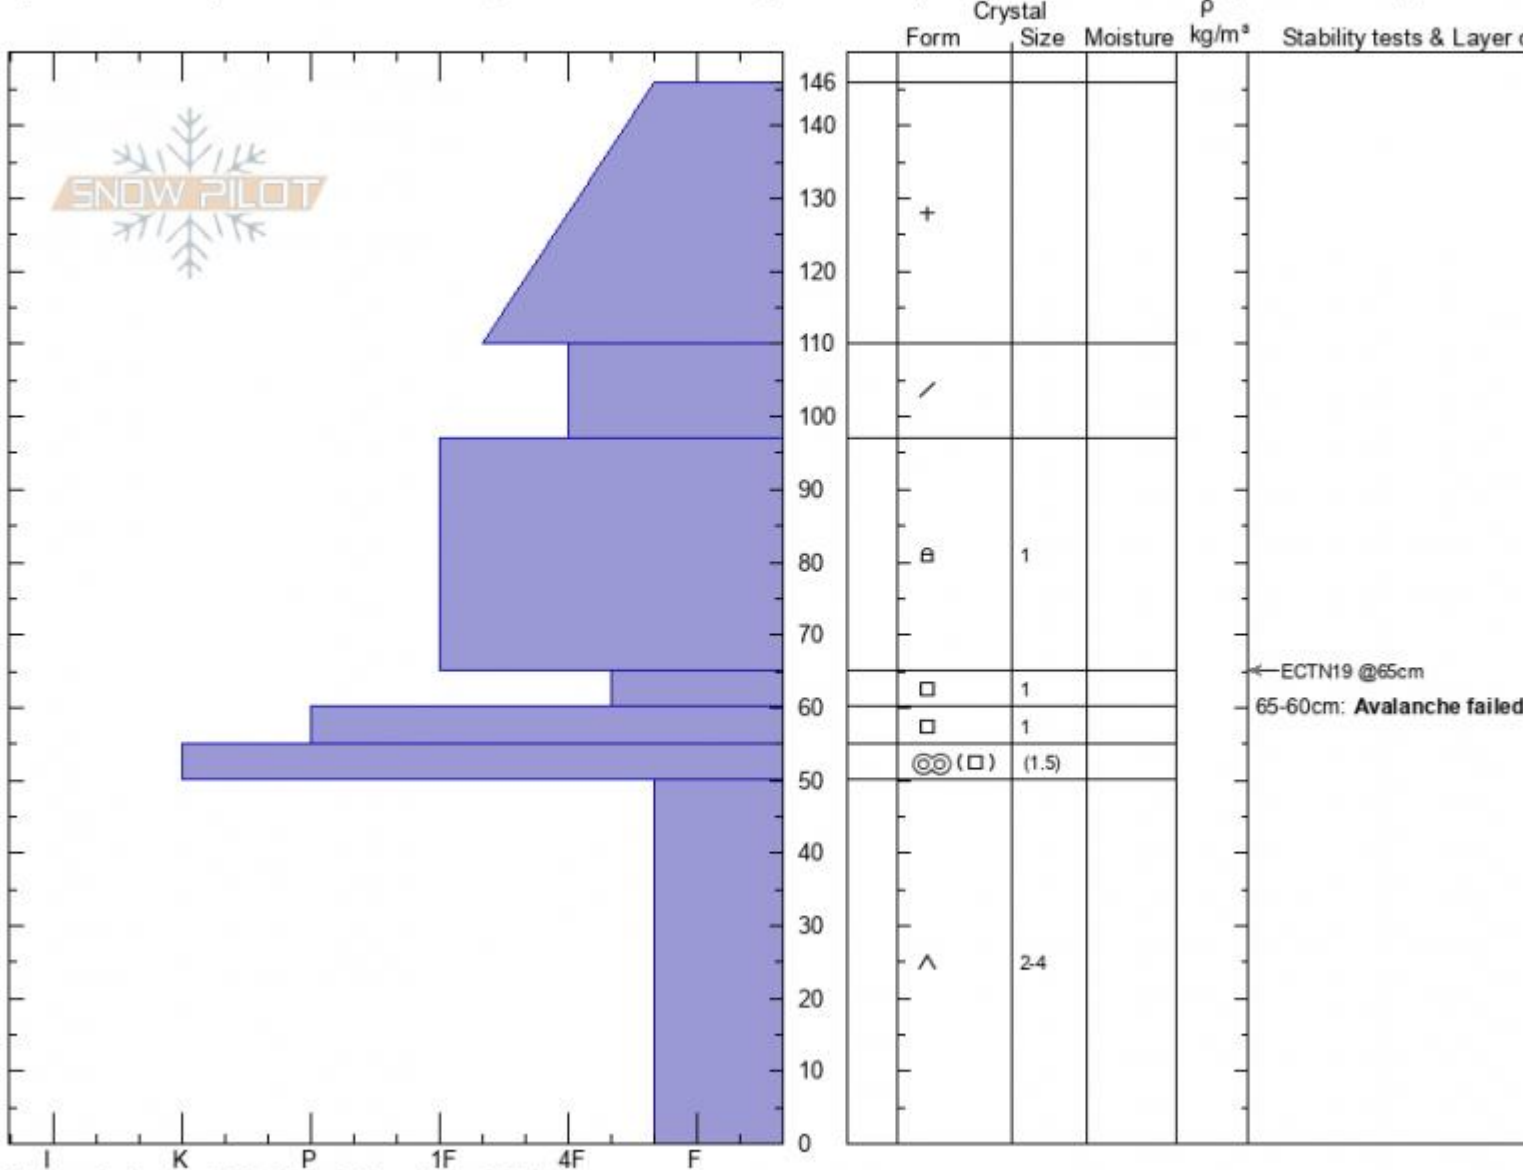

**Big Cut Crown Profile**  
**Madison Range-N**  
**MT**  
 Elevation: **8109 ft**  
 Aspect: **20°**

**Dave Zinn**  
**02/09/2021 - 12:00pm**  
 Co-ord: **45.22439N, -111.41820W**  
 Slope Angle: **38°**  
 Wind Loading: **no**

Stability: **poor**  
 Air Temperature:  
 Sky Cover: **CLR**  
 Precipitation: **NO**  
 Wind: **Calm**

HS: **146** Layer Notes:  
 65-60cm: **Avalanche failed here**  
 50-0cm: **Problematic layer**

Specifics: Pit is adjacent to avalanche: crown; Recent avalanche activity on similar slopes; Recent avalanche activity on different slopes

← ECTN19 @65cm  
 65-60cm: **Avalanche failed**

Notes: Avalanche: 150' wide x 200' vertical x 2.5' deep  
 Remote trigger from flat terrain 10' uphill of crown

Advisory Region  
 Northern Madison  
 Longitude  
 -111.44W  
 Latitude  
 45.23N  
 Northern Madison, 2021-02-11