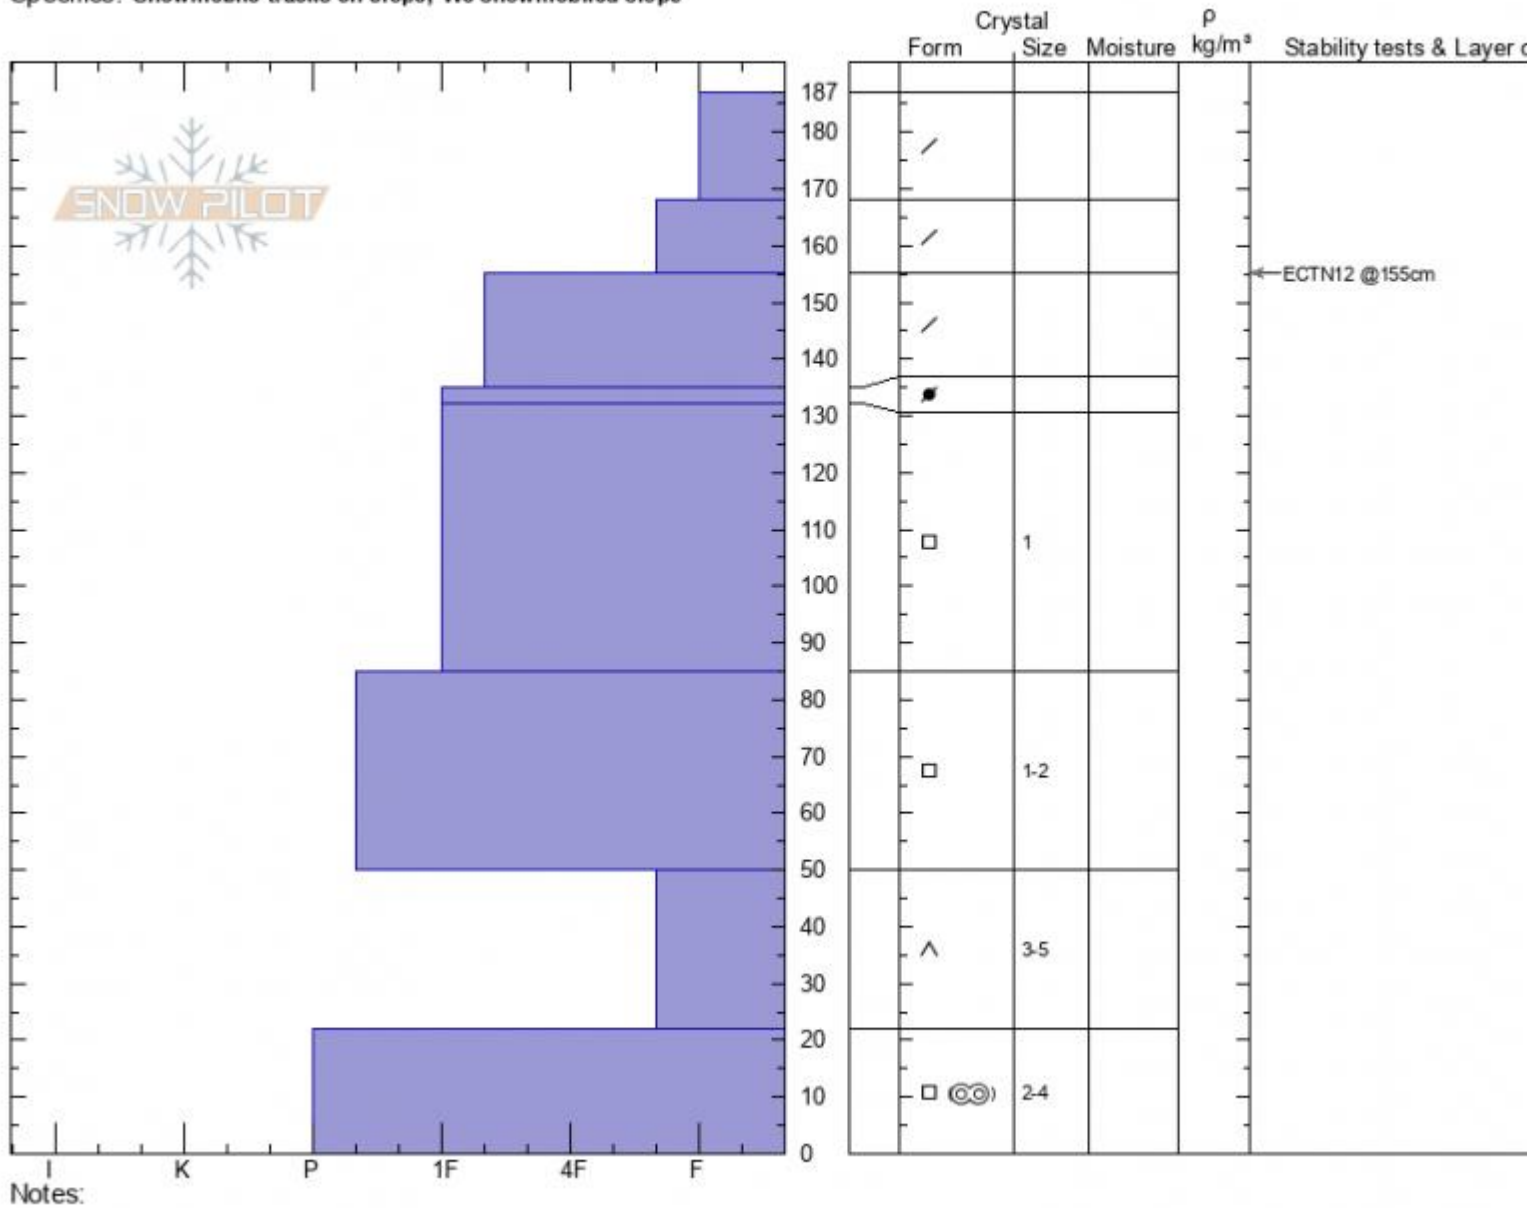

**Lionhead**  
**Lionhead Range**  
**MT**  
 Elevation: **8900 ft**  
 Aspect: **85°**  
 Specifics: **Snowmobile tracks on slope; We snowmobiled slope**

**Ian Hoyer**  
**02/10/2021 - 1:00pm**  
 Co-ord: **44.72650N, -111.31884W**  
 Slope Angle: **35°**  
 Wind Loading: **no**

Stability: **good**  
 Air Temperature:  
 Sky Cover: **OVC**  
 Precipitation: **NO**  
 Wind: **Calm**

HS: **187** Layer Notes:  
 PF: **30** 50-22cm: **Problematic layer**

Advisory Region  
 Lionhead Range  
 Longitude  
 -111.32W  
 Latitude  
 44.71N  
 Lionhead Range, 2021-02-10