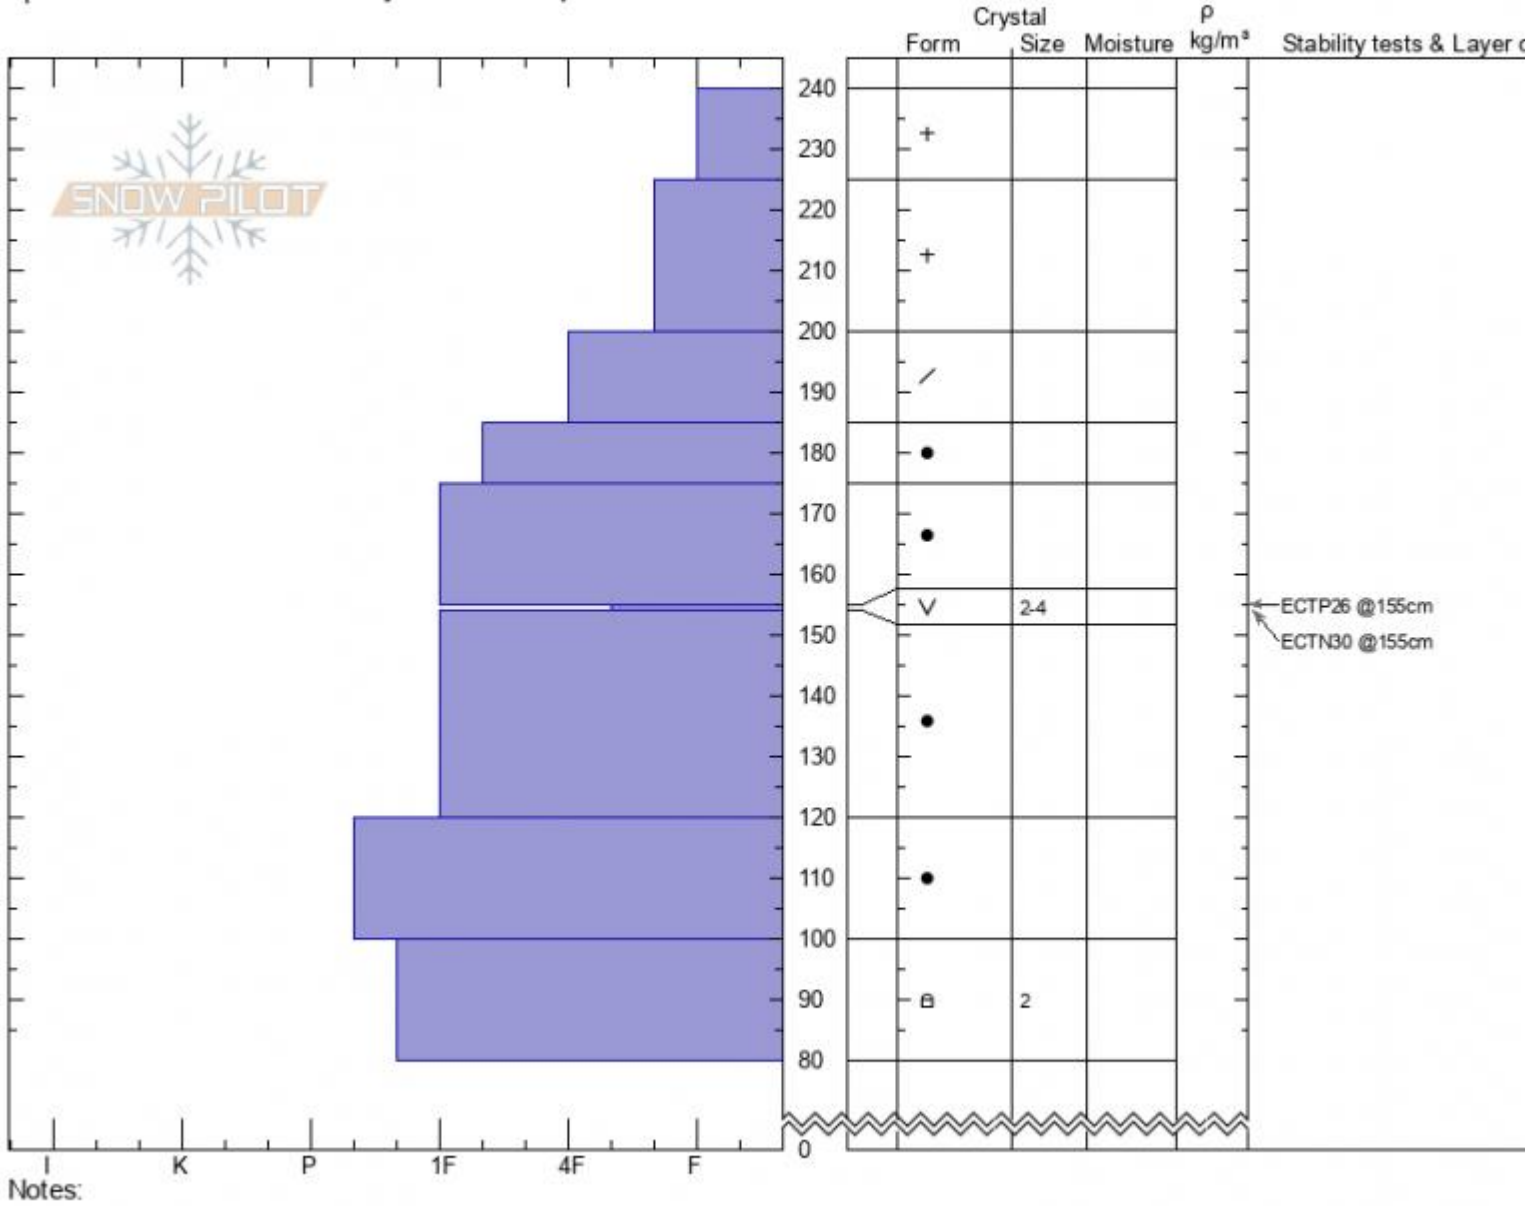

Henderson Bench
Cooke City
MT
 Elevation: **9630 ft**
 Aspect: **60°**
 Specifics: **Recent avalanche activity on different slopes**

Alex Marienthal
02/05/2021 - 11:30am
 Co-ord: **45.05093N, -109.93557W**
 Slope Angle: **28°**
 Wind Loading: **previous**

Stability: **fair**
 Air Temperature: **-9°C**
 Sky Cover: **OVC**
 Precipitation: **S2**
 Wind: **Calm**

HS: **240** Layer Notes:
 155-154cm: **Problematic layer**

Advisory Region
 Cooke City
 Longitude
 -109.95W
 Latitude
 45.06N
 Cooke City, 2021-02-06