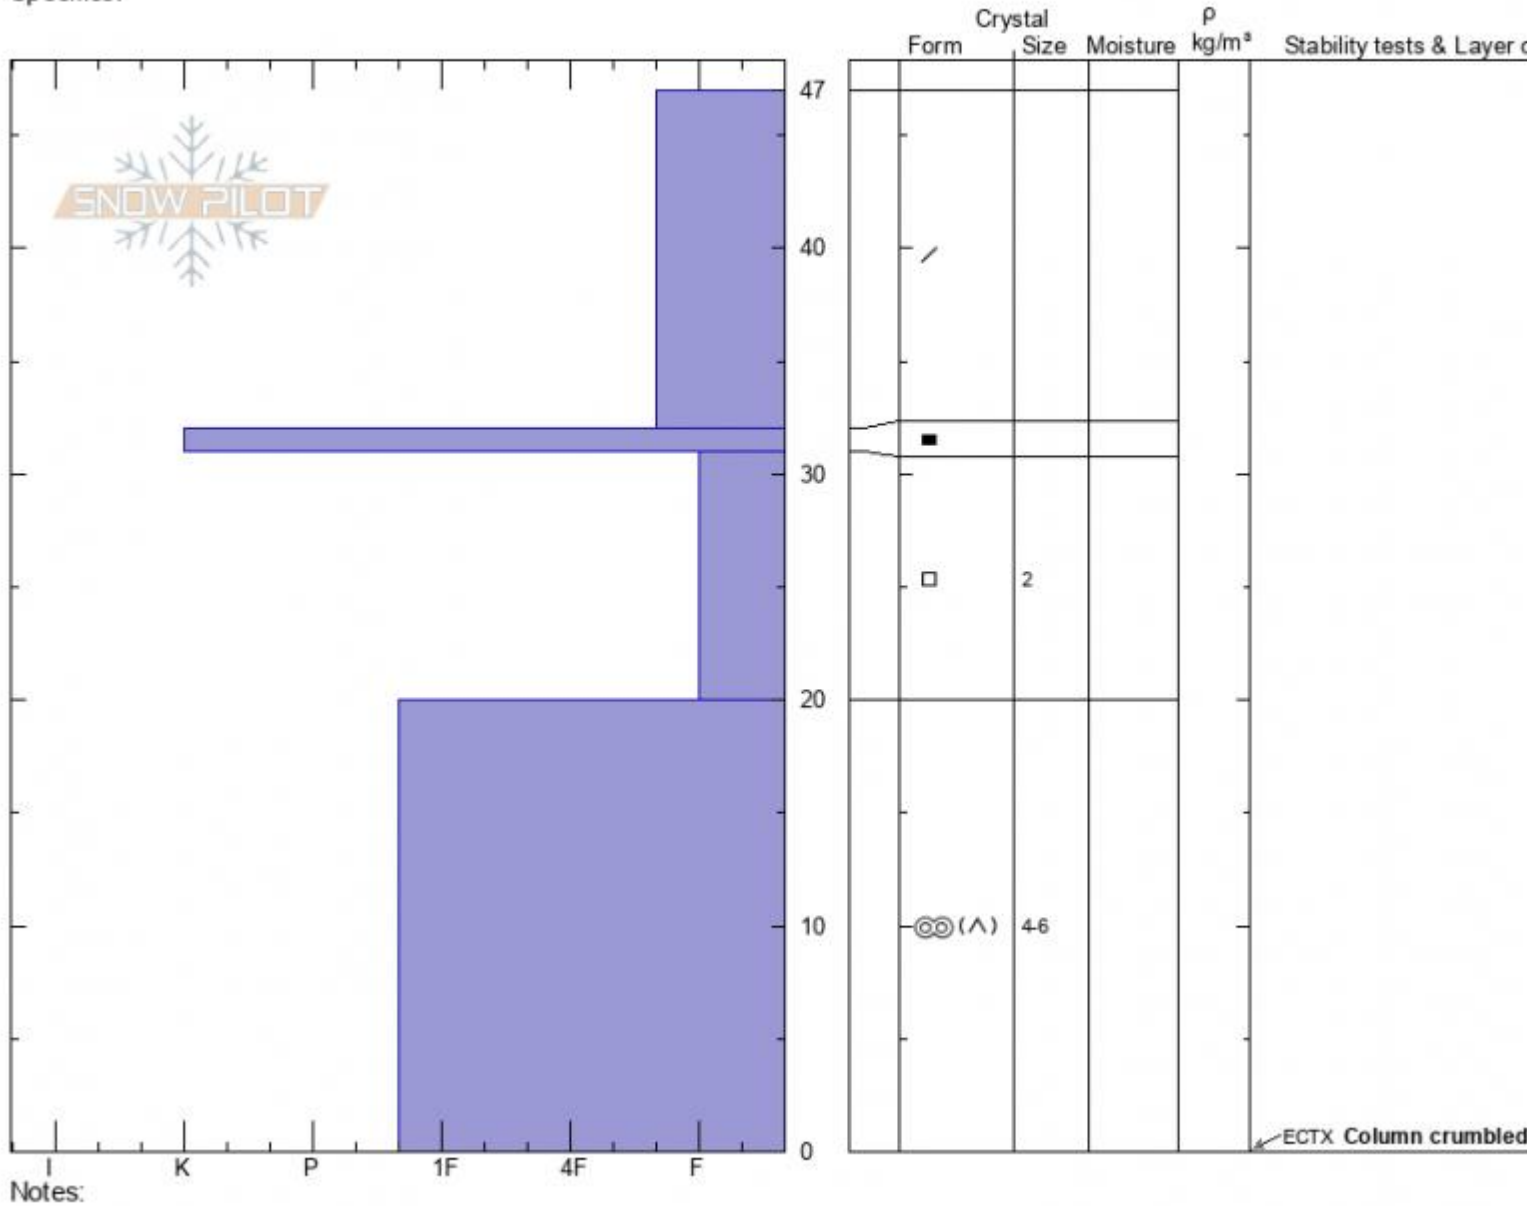

Throne North
Bridger Range
MT
 Elevation: **8400 ft**
 Aspect: **330°**
 Specifics:

Ian Hoyer
02/02/2021 - 1:00pm
 Co-ord: **45.88258N, -110.95235W**
 Slope Angle: **17°**
 Wind Loading: **no**

Stability:
 Air Temperature:
 Sky Cover: **CLR**
 Precipitation: **NO**
 Wind: **N Light Breeze**

HS: **47** Layer Notes:
 31-20cm: **Problematic layer**

Advisory Region
 Bridger Range
 Longitude
 -110.95W
 Latitude
 45.88N
 Bridger Range, 2021-02-02