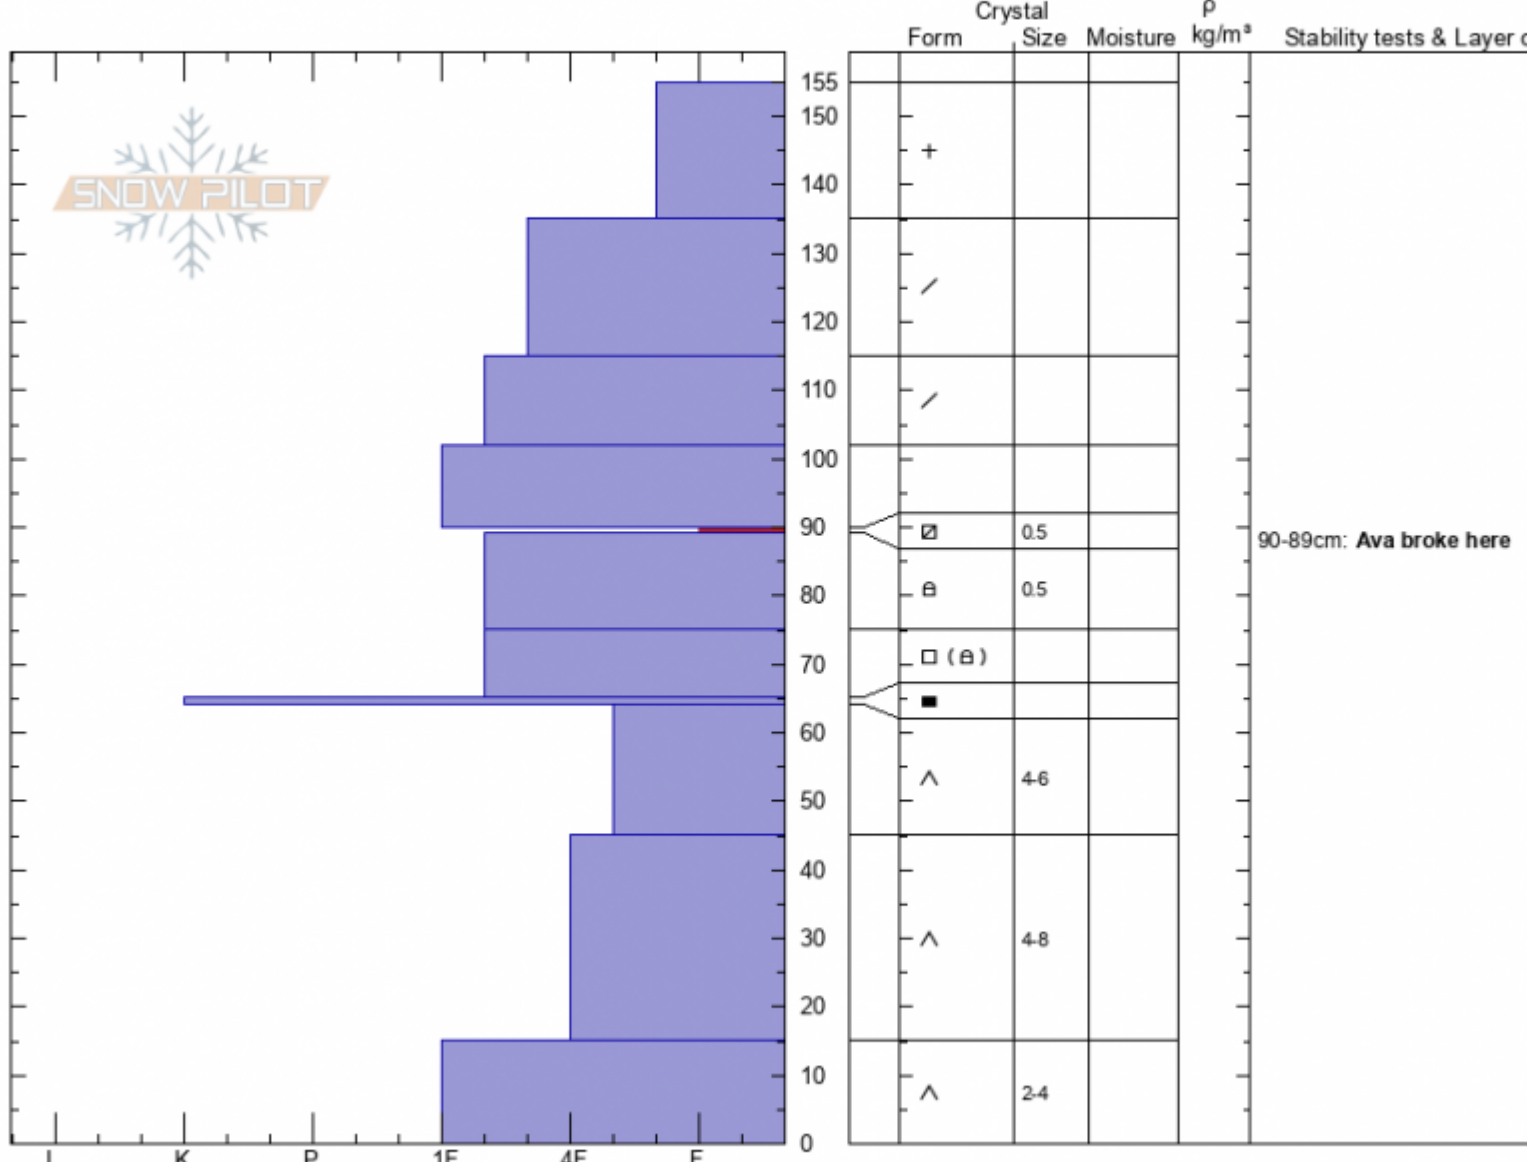

Low Lionhead Corner
Henry Mtns
MT

Elevation: 8496 ft
Aspect: 70°

Doug Chabot-Admin
02/01/2021 - 1:15pm
Co-ord: 44.74010N, -111.31545W
Slope Angle: 37°
Wind Loading: no

Stability: fair
Air Temperature: -3°C
Sky Cover: CLR
Precipitation: NO
Wind: Calm

HS: 155 Layer Notes:
90-89cm: Ava broke here
90-89cm: Problematic layer

Specifics: Pit is adjacent to avalanche: crown; Recent avalanche activity on similar slopes; Recent avalanche activity on different slopes

Notes: Avalanche was 2' deep, 500' wide and 250' vertical. It was 37 degrees steep. It likely released naturally on 1/29 or 1/30.

Advisory Region
Lionhead Range
Longitude
-111.32W
Latitude
44.73N

Avalanche Details: [Major avalanche cycle](#)
Lionhead Range, 2021-02-01