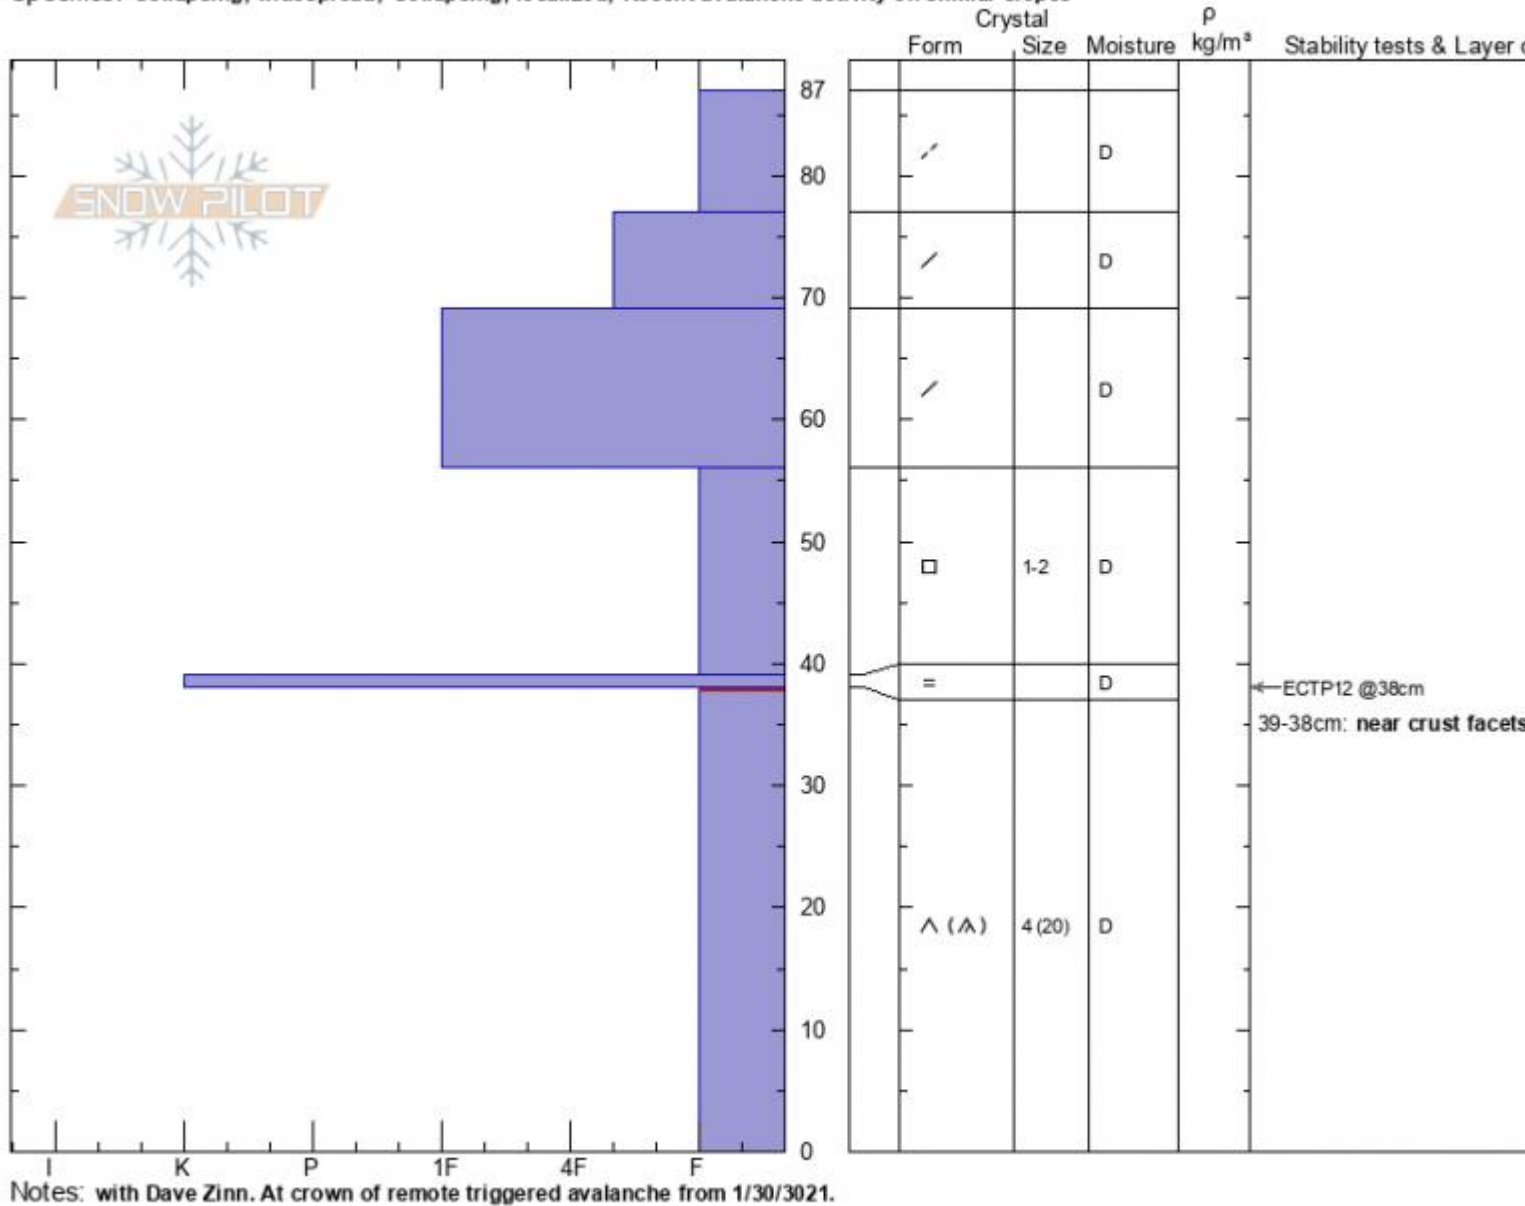

Earnest Miller Ridge
Madison Range-S
MT

Elevation: **9500 ft**
 Aspect: **E**

Specifics: **Collapsing, widespread; Collapsing, localized; Recent avalanche activity on similar slopes**

Zach Keskinen
02/01/2021 - 1:30pm

Co-ord:
 Slope Angle: **31°**
 Wind Loading: **previous**

Stability: **poor**
 Air Temperature: **1°C**
 Sky Cover: **SCT**
 Precipitation: **NO**
 Wind: **SW Light Breeze**

HS: **87** Layer Notes:
 PF: **75** 39-38cm: **near crust facets dev**
 38-0cm: **Problematic layer**

Advisory Region
 Southern Madison
 Longitude
 -111.13W
 Latitude
 44.96N
 Southern Madison, 2021-02-01