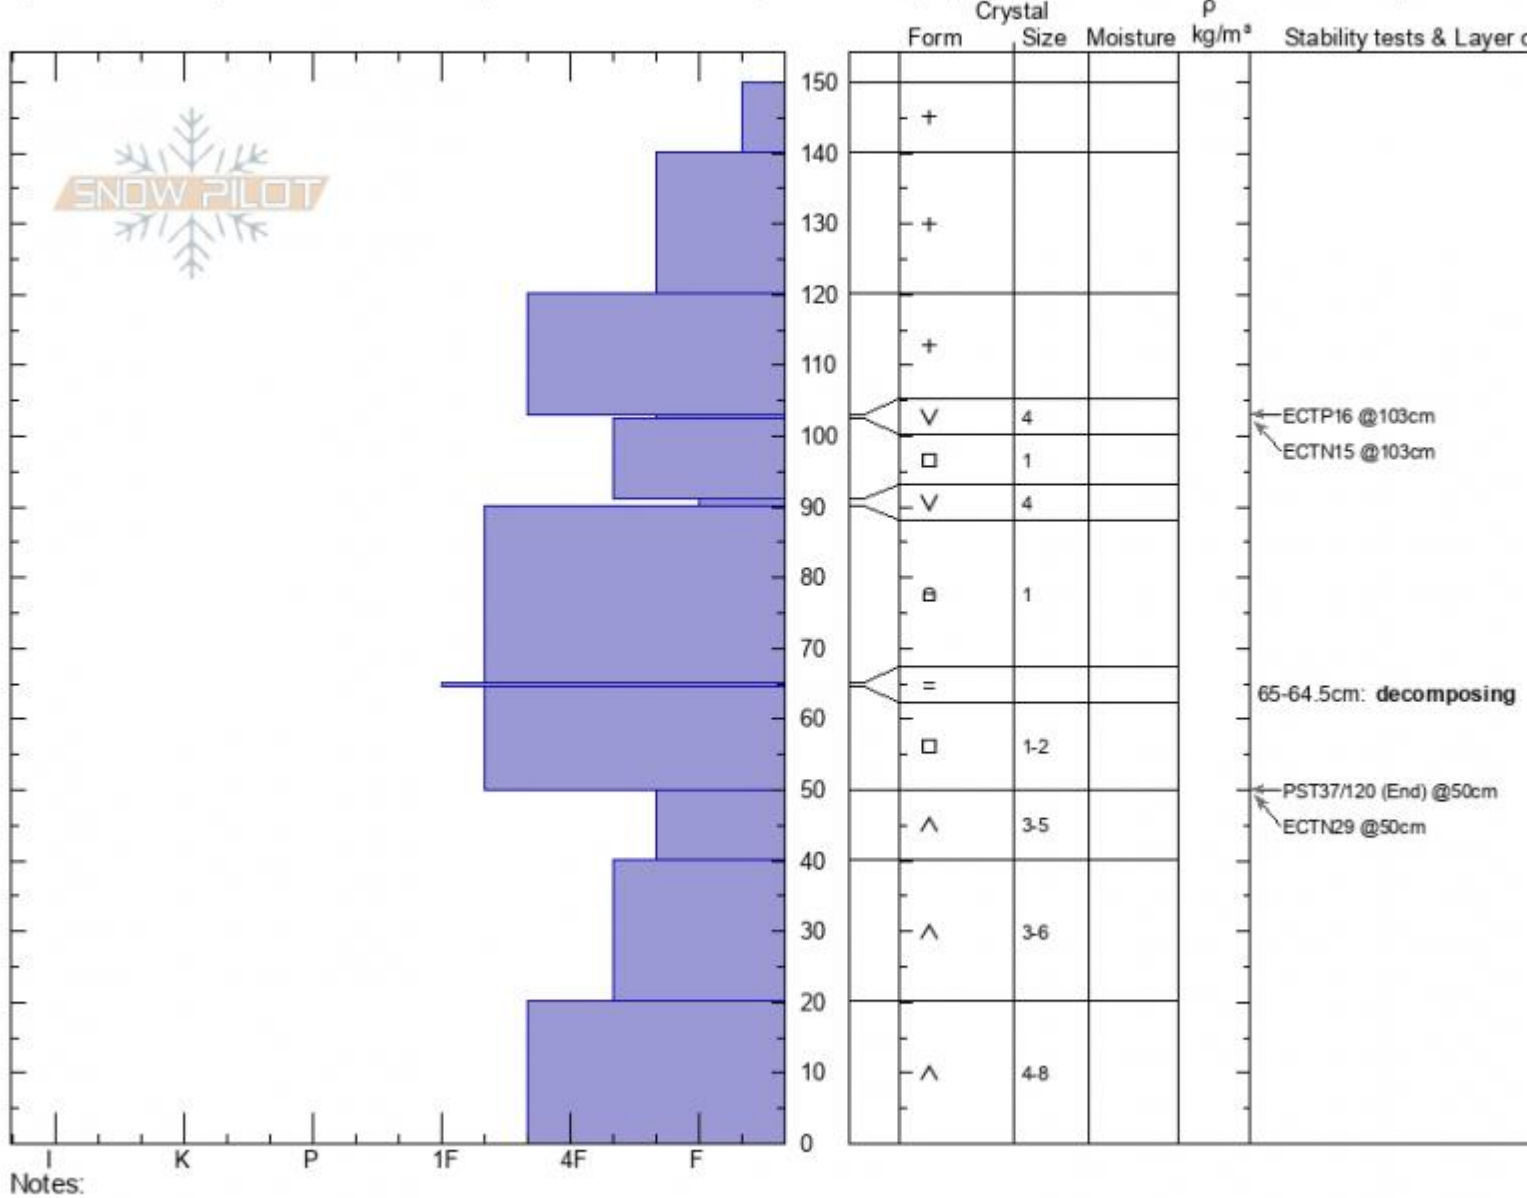

**Carrot Basin Avalanche**  
**Madison Range-S**  
**MT**

**Alex Marienthal**  
**01/31/2021 - 11:50am**  
 Co-ord: **44.95637N, -111.32629W**  
 Slope Angle: **25°**  
 Wind Loading:

Stability: **poor**  
 Air Temperature: **-8°C**  
 Sky Cover: **SCT**  
 Precipitation: **NO**  
 Wind: **Calm**

HS: **150** Layer Notes:  
 65-64.5cm: **decomposing**  
 65-64.5cm: **Problematic layer**

Elevation: **9197 ft**  
 Aspect: **310°**

Specifics: Pit is adjacent to avalanche: other; Recent avalanche activity on similar slopes; Recent avalanche activity on different slopes

Advisory Region  
 Southern Madison  
 Longitude  
 -111.31W  
 Latitude  
 44.96N  
 Southern Madison, 2021-01-31