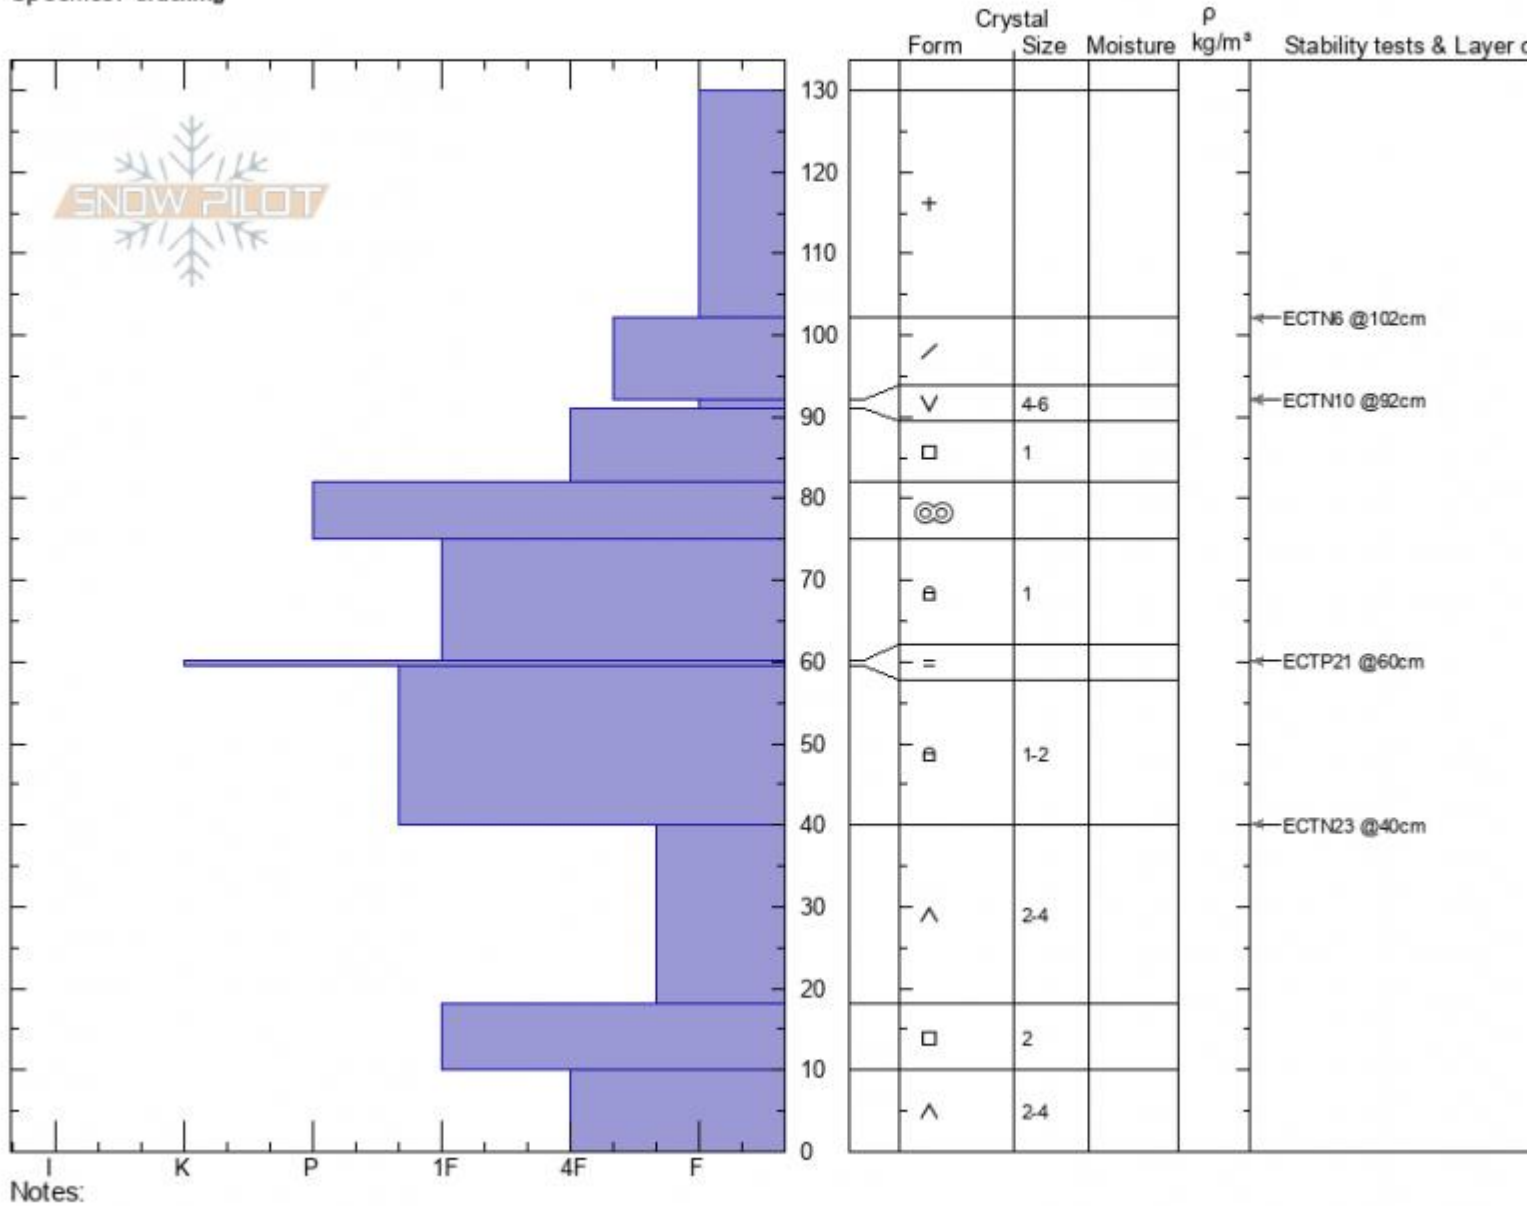

S. end Lionhead Ridge
 Lionhead Range
 MT
 Elevation: 8665 ft
 Aspect: 25°
 Specifics: Cracking

Alex Marienthal
 01/28/2021 - 1:00pm
 Co-ord: 44.70760N, -111.30610W
 Slope Angle: 24°
 Wind Loading: previous

Stability: fair
 Air Temperature:
 Sky Cover: OVC
 Precipitation: S2
 Wind: SW Moderate

HS: 130 Layer Notes:
 130-102cm: Problematic layer

Advisory Region
 Lionhead Range
 Longitude
 -111.32W
 Latitude
 44.73N
 Lionhead Range, 2021-01-29