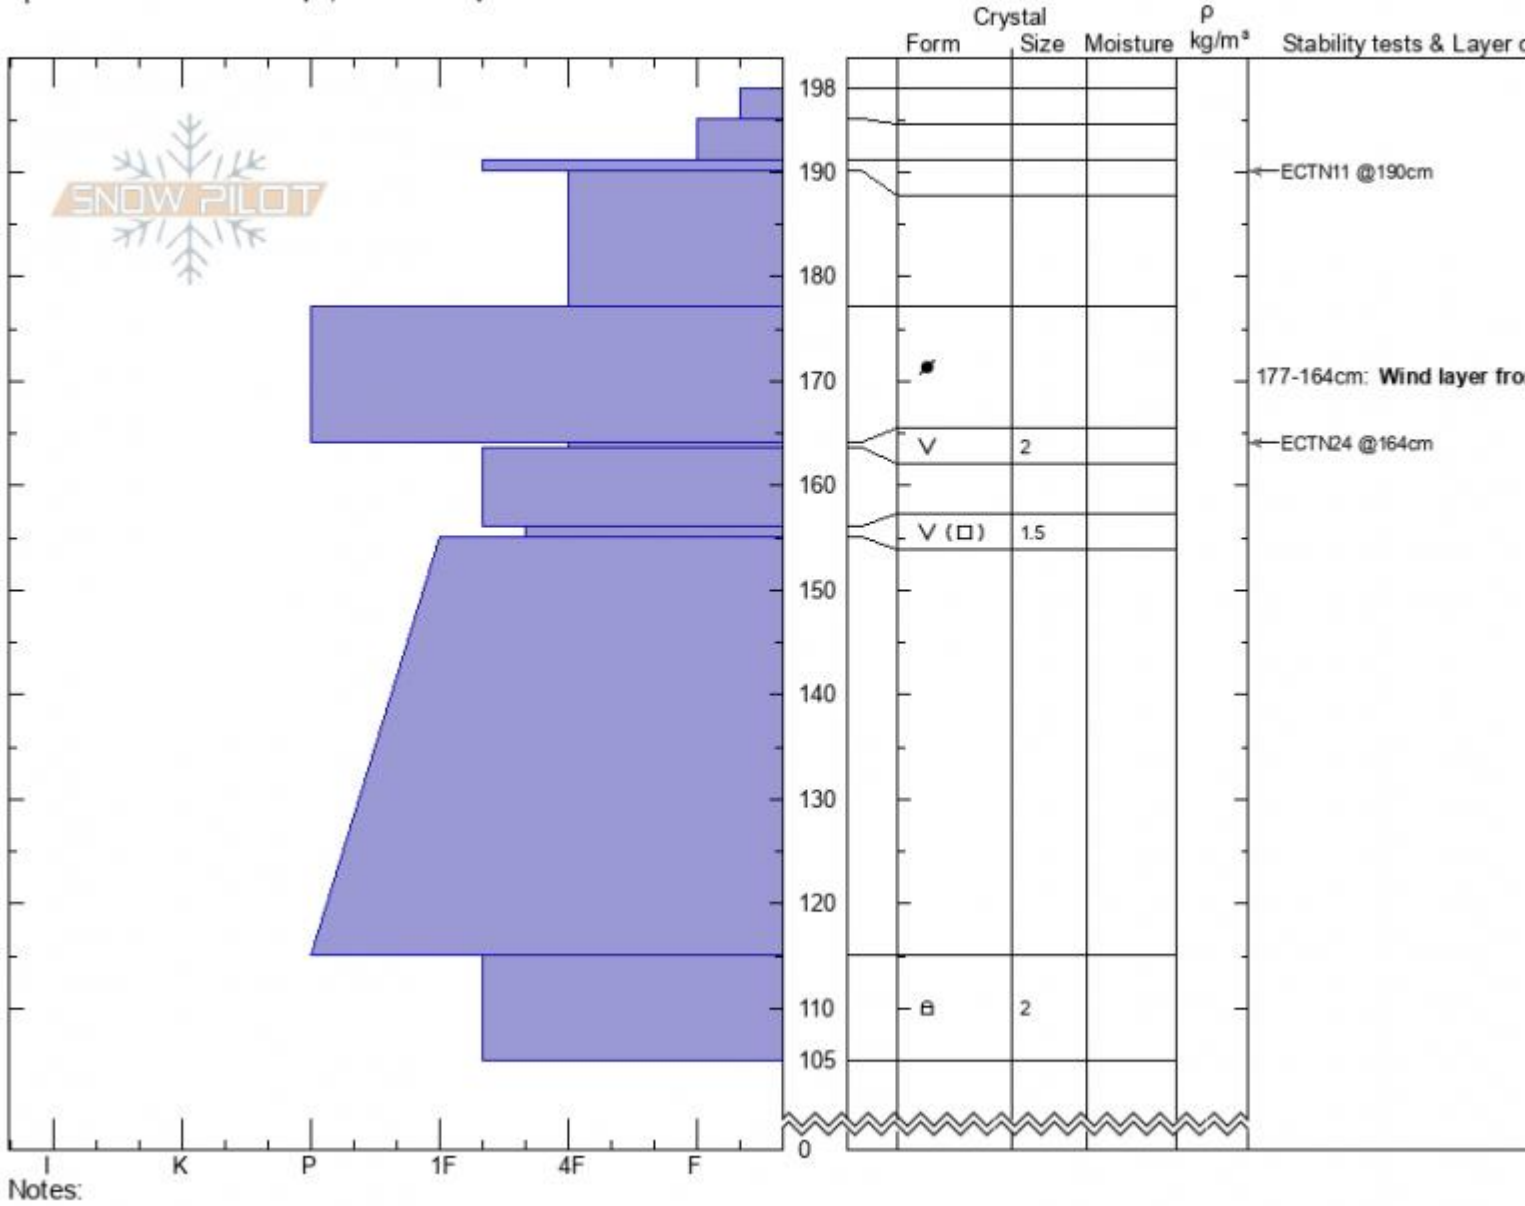

Sheep Creek
Beartooths
MT
 Elevation: **9350 ft**
 Aspect: **80°**
 Specifics: **Ski tracks on slope; We skied slope**

Beau Fredlund
01/26/2021 - 11:30am
 Co-ord: **45.02477N, -109.97460E**
 Slope Angle: **25°**
 Wind Loading: **previous**

Stability:
 Air Temperature:
 Sky Cover: **SCT**
 Precipitation:
 Wind: **SW Light Breeze**

HS: 198 Layer Notes:
 177-164cm: **Wind layer from Ja**
 164-163.5cm: **Problematic layer**

Advisory Region
 Cooke City
 Longitude
 -109.98W
 Latitude
 45.03N
 Cooke City, 2021-01-27