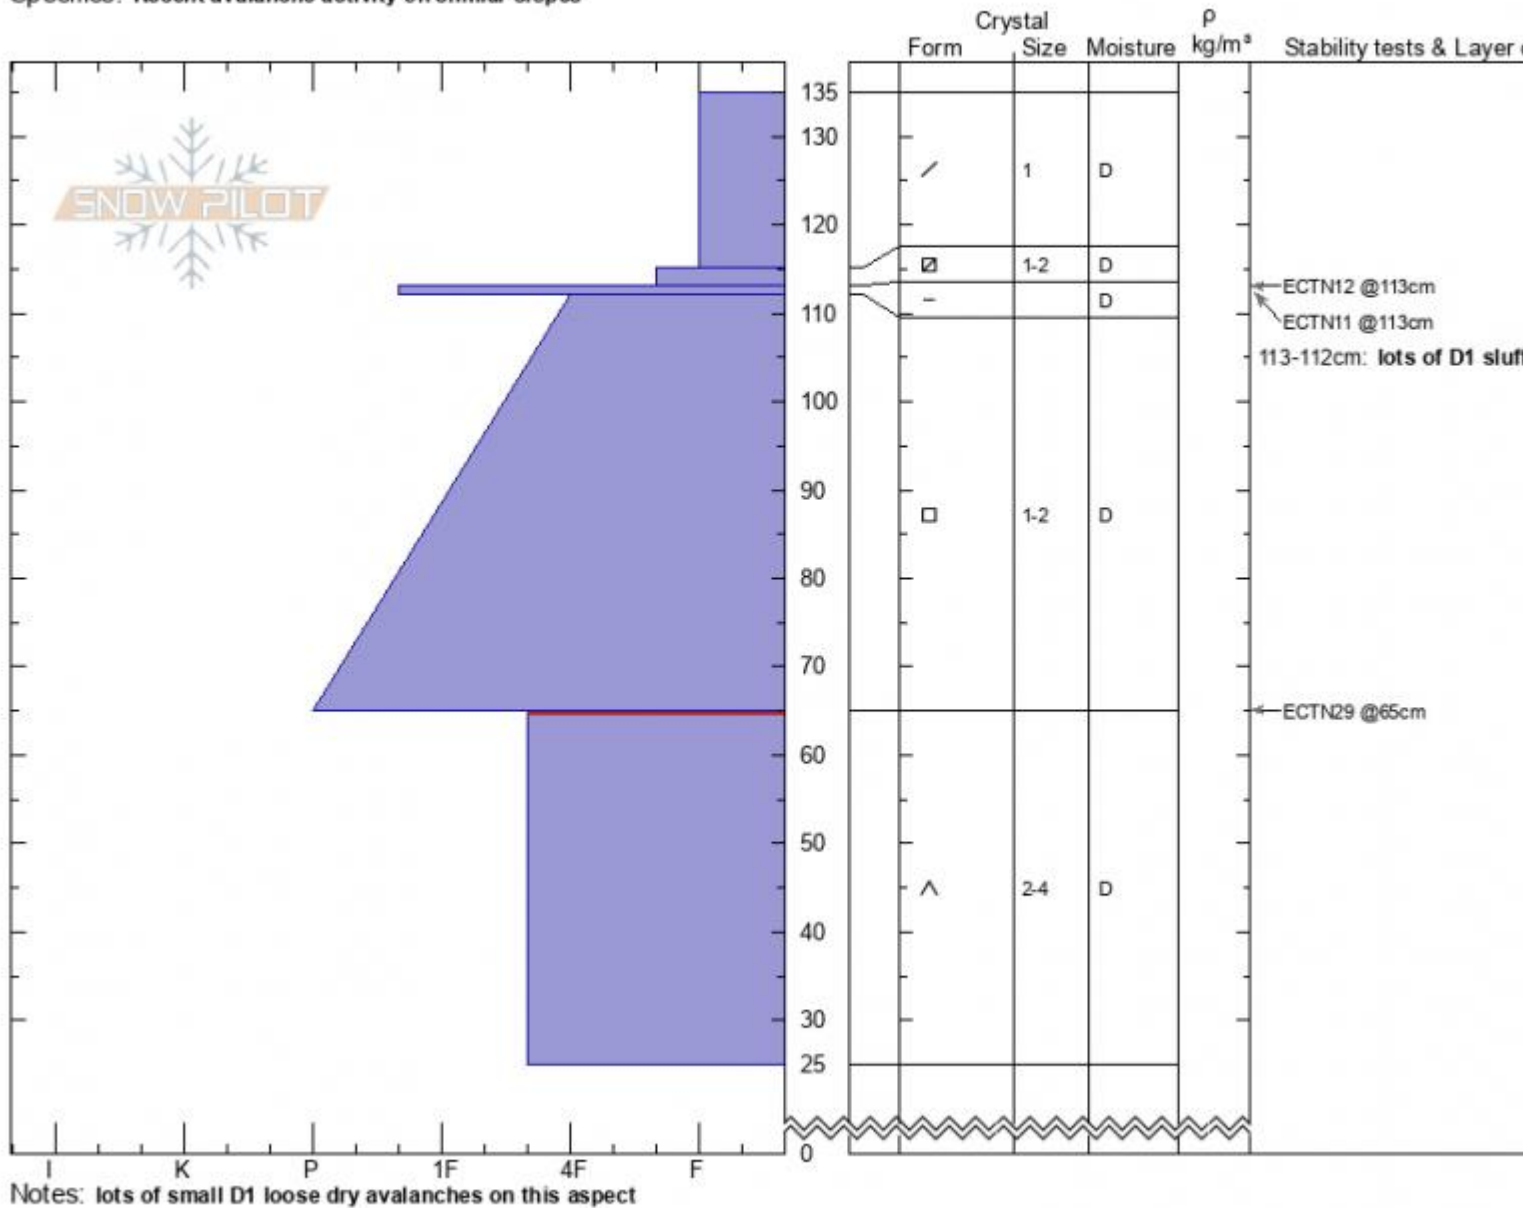

**The Throne**  
**Bridger Range**  
**MT**  
 Elevation: **7883 ft**  
 Aspect: **NE**  
 Specifics: Recent avalanche activity on similar slopes

**Zach Keskinen**  
**01/26/2021 - 12:15pm**  
 Co-ord: **45.87524N, -110.95308W**  
 Slope Angle: **32°**  
 Wind Loading: **previous**

Stability:  
 Air Temperature: **-4°C**  
 Sky Cover: **FEW**  
 Precipitation: **S-1**  
 Wind: **SE Light Breeze**

HS: **135** Layer Notes:  
 PF: **35** 113-112cm: lots of D1 sluffs on  
 65-25cm: Problematic layer

Advisory Region  
 Bridger Range  
 Longitude  
 -110.95W  
 Latitude  
 45.88N

**Avalanche Details:** [Loose Dry Avalanches on the Throne](#)  
 Bridger Range, 2021-01-26