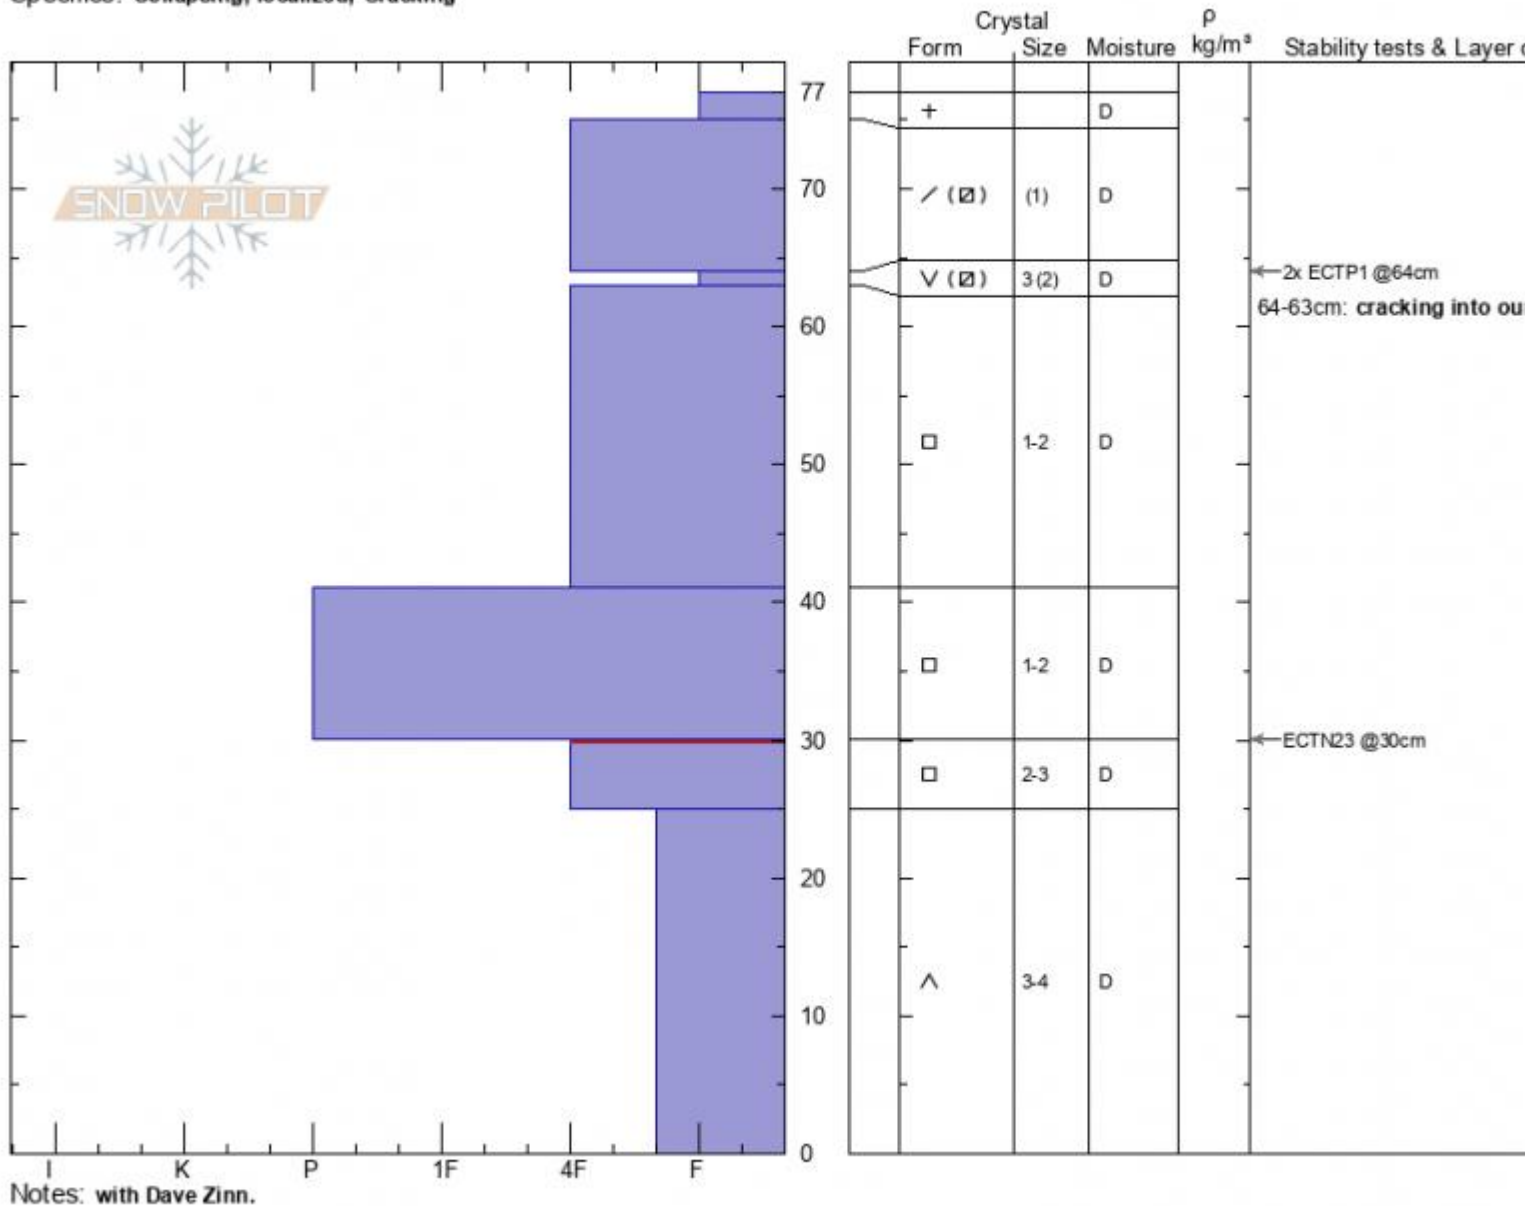

Consolation Hill
Madison Range-S
MT

Elevation: 9207 ft
Aspect: SE

Specifics: Collapsing, localized; Cracking

Zach Keskinen

01/25/2021 - 2:05pm

Co-ord: 44.97256N, -111.27119W

Slope Angle: 26°

Wind Loading:

Stability:

Air Temperature: -11°C

Sky Cover: FEW

Precipitation: NO

Wind: Calm

HS: 77

PF: 25

Layer Notes:

64-63cm: cracking into our pit

30-25cm: Problematic layer

Advisory Region
Southern Madison

Longitude
-111.27W

Latitude
45.06N

Southern Madison, 2021-01-25