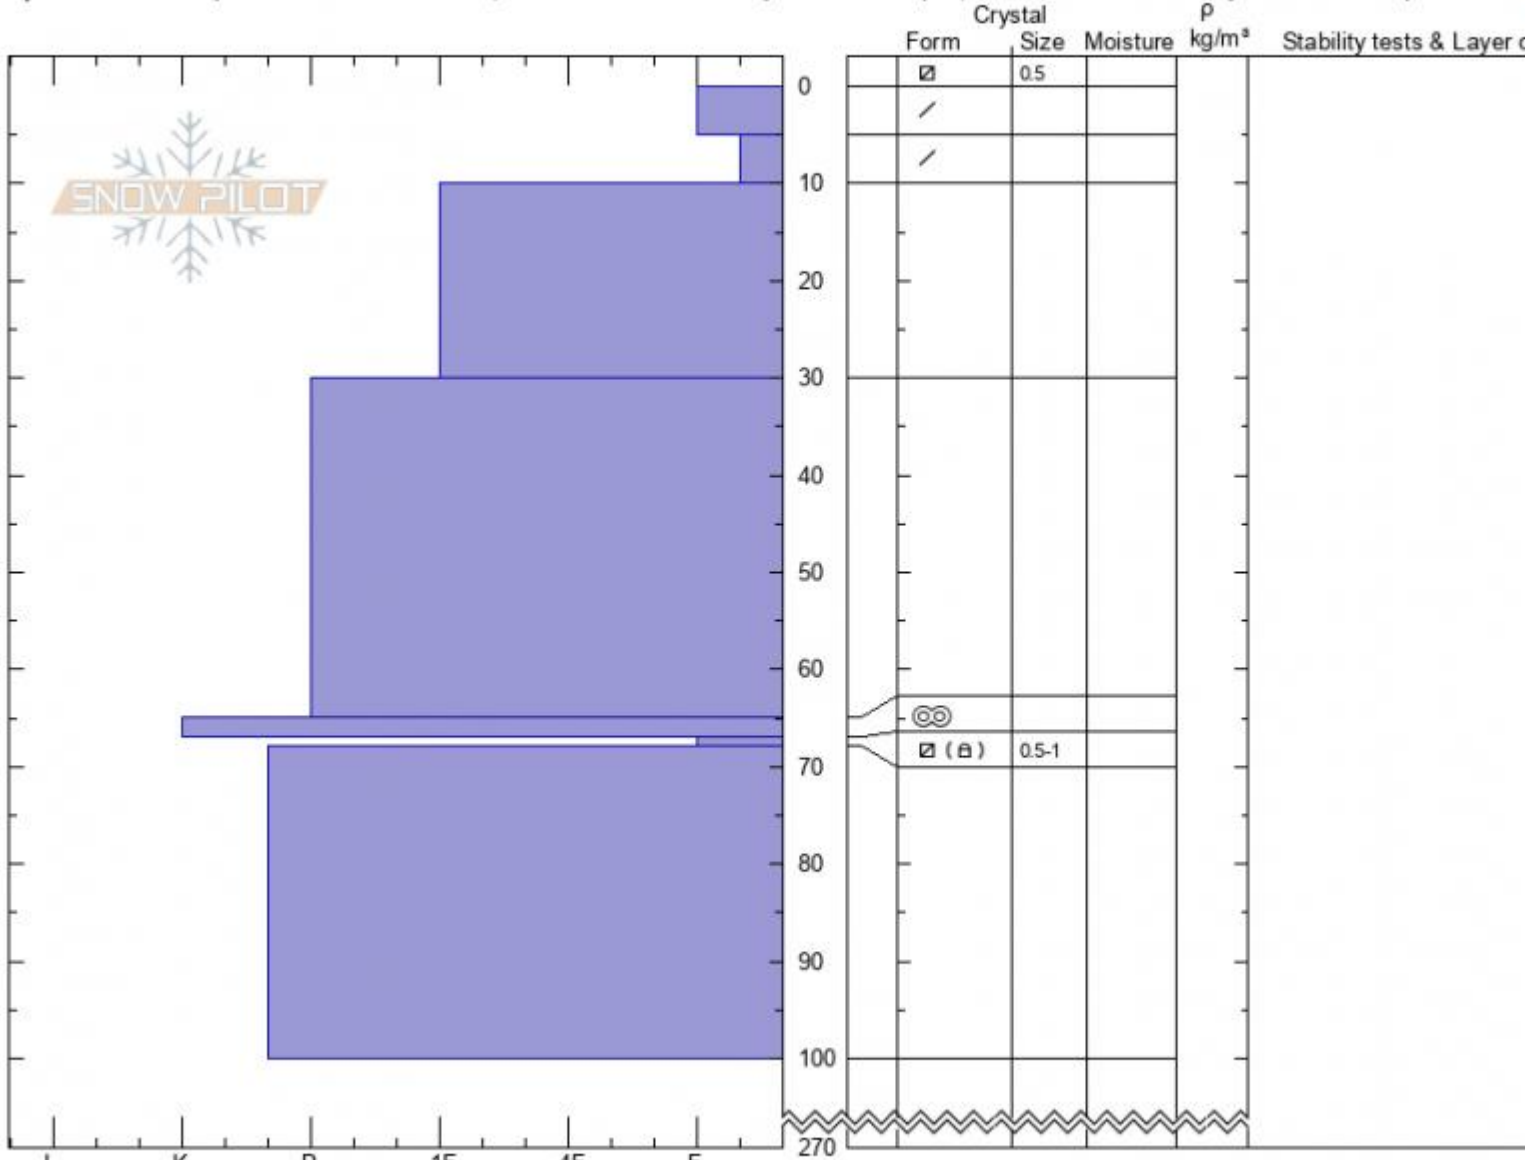

Sheep Mountain
Cooke City
MT
Elevation: 9730 ft
Aspect: 196°

Logan DeMarcus
01/25/2021 - 11:00am
Co-ord: 45.06752N, -109.93025W
Slope Angle: 37°
Wind Loading: previous

Stability: **good**
Air Temperature: **-11°C**
Sky Cover: **CLR**
Precipitation: **NO**
Wind: **E Light Breeze**

HS: **270** Layer Notes:
67-68cm: Problematic layer

Specifics: Pit is adjacent to avalanche: crown; Recent avalanche activity on similar slopes; Recent avalanche activity on different slopes

Notes: This pit was dug at the crown of the avalanche reported on the south side of Sheep Mountain. SS-AMu-R1-D2-O. Additional Pit Specifics: S

Advisory Region
Cooke City
Longitude
-109.93W
Latitude
45.07N

Avalanche Details: [Snowmobile triggered on Sheep Mtn, Cooke City, 2021-01-25](#)