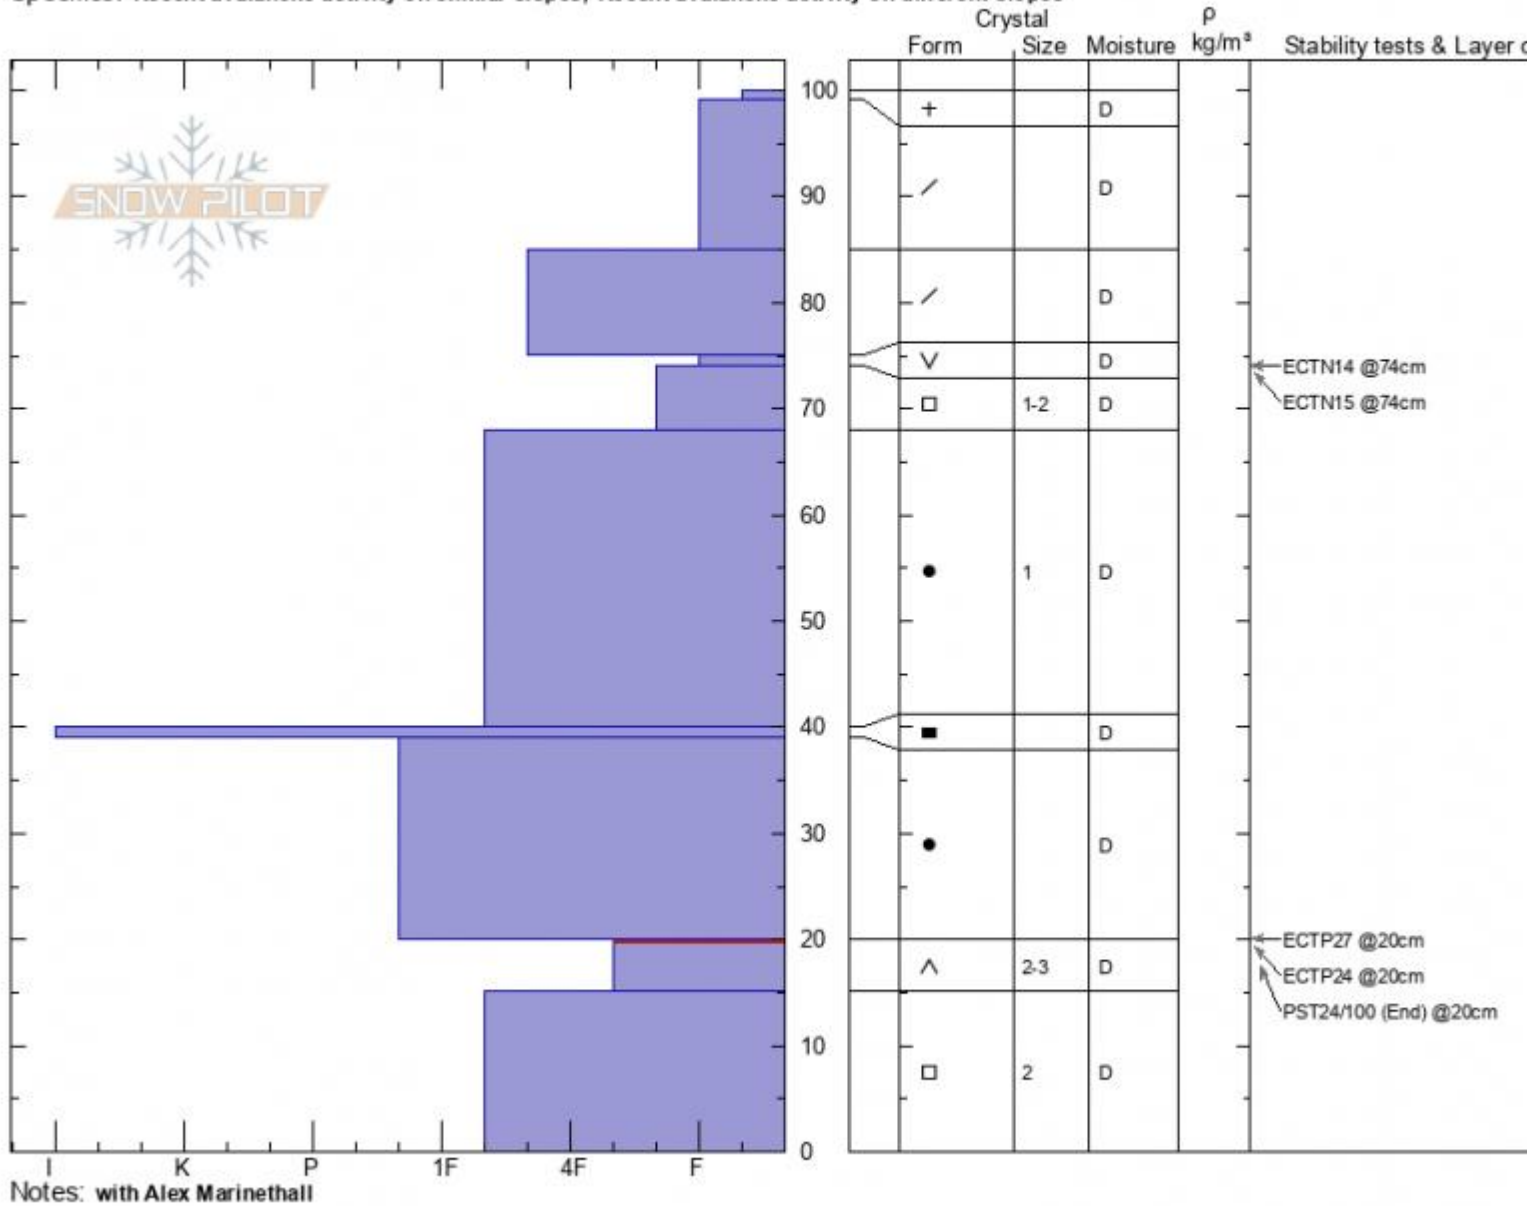

Lionshead Ridge- Marge Zach Keskinen
Lionhead Range 01/23/2021 - 12:30pm
MT Co-ord: 44.71669N, -111.31901W
 Elevation: 9017 ft Slope Angle: 29°
 Aspect: NE Wind Loading: **previous**
 Specifics: Recent avalanche activity on similar slopes; Recent avalanche activity on different slopes

Stability:
 Air Temperature: **-6°C**
 Sky Cover: **CLR**
 Precipitation: **NO**
 Wind: **SE Light Breeze**
 HS: **100** Layer Notes:
 PF: **50** 20-15cm: Problematic layer

Advisory Region
 Lionhead Range
 Longitude
 -111.32W
 Latitude
 44.71N
 Lionhead Range, 2021-01-23