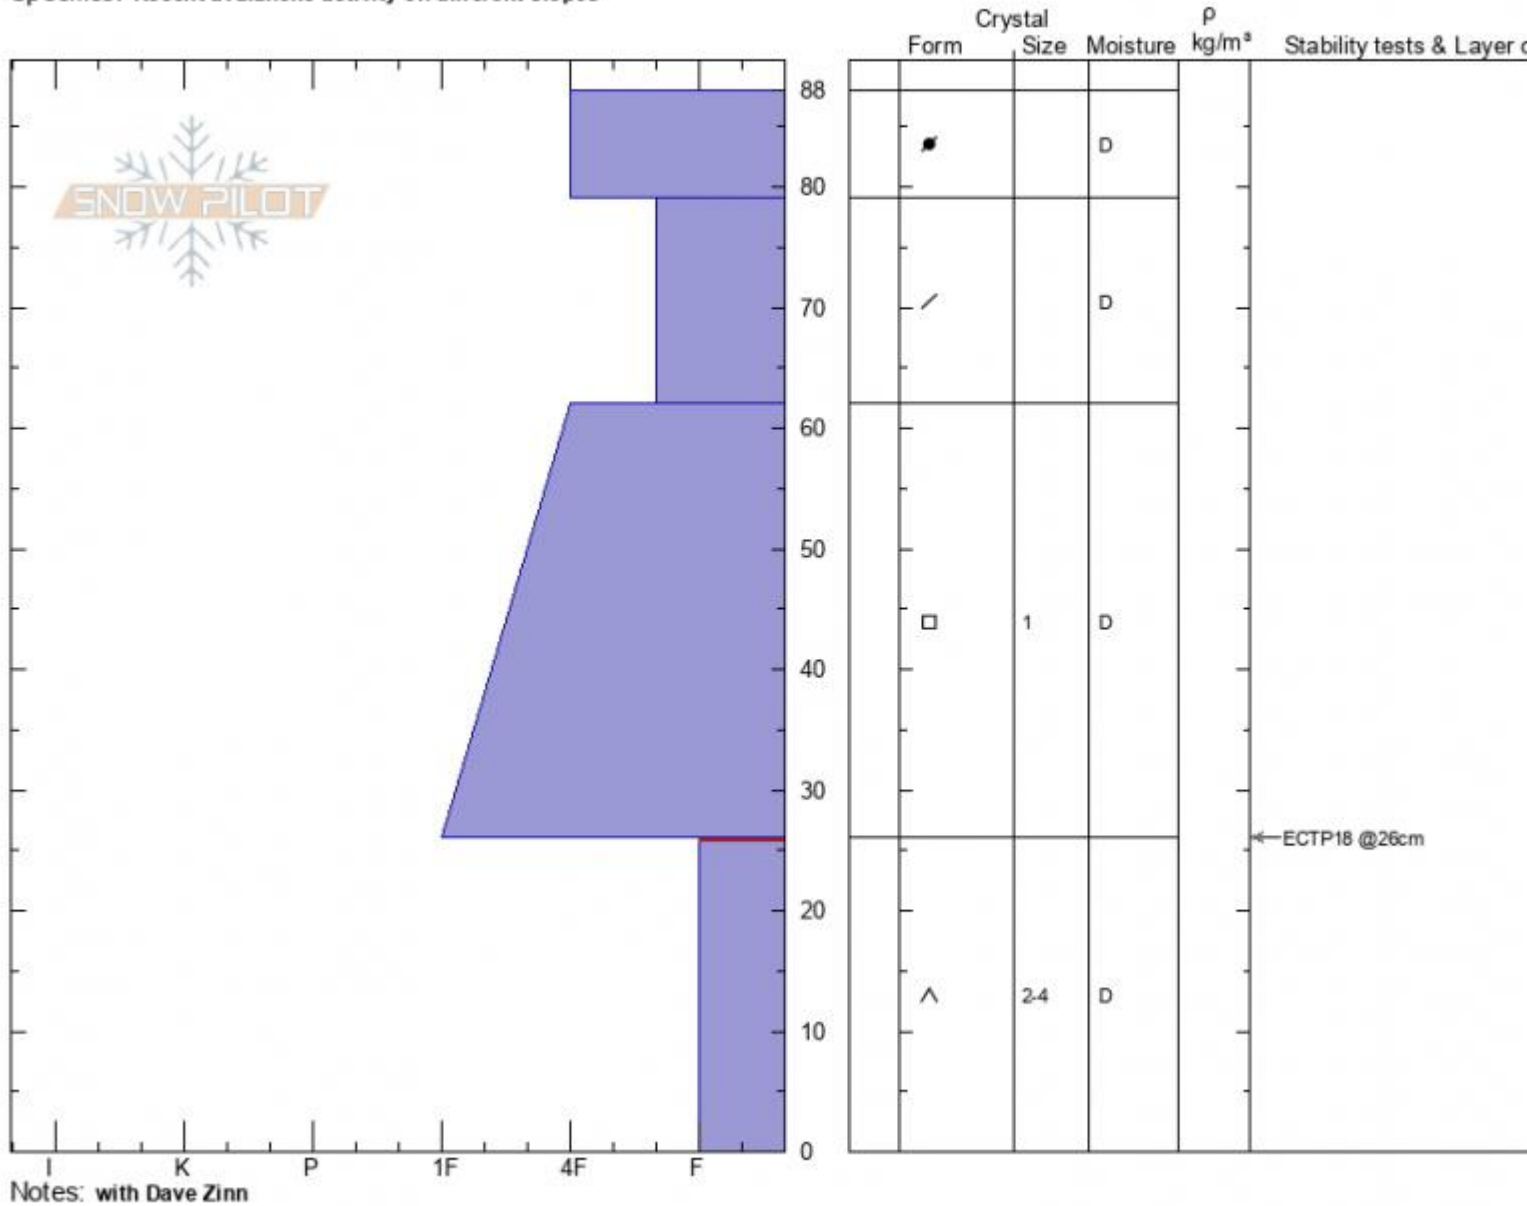

Lightning Creek
 Madison Range-S
 MT
 Elevation: 8800 ft
 Aspect: W
 Specifics: Recent avalanche activity on different slopes

Zach Keskinen
 01/14/2021 - 1:30pm
 Co-ord:
 Slope Angle: 15°
 Wind Loading: no

Stability:
 Air Temperature: -2°C
 Sky Cover: CLR
 Precipitation: NO
 Wind: Calm

HS: 88
 PF: 55
 Layer Notes:
 26-0cm: Problematic layer

Advisory Region
 Southern Madison
 Longitude
 -111.27W
 Latitude
 45.06N
 Southern Madison, 2021-01-15