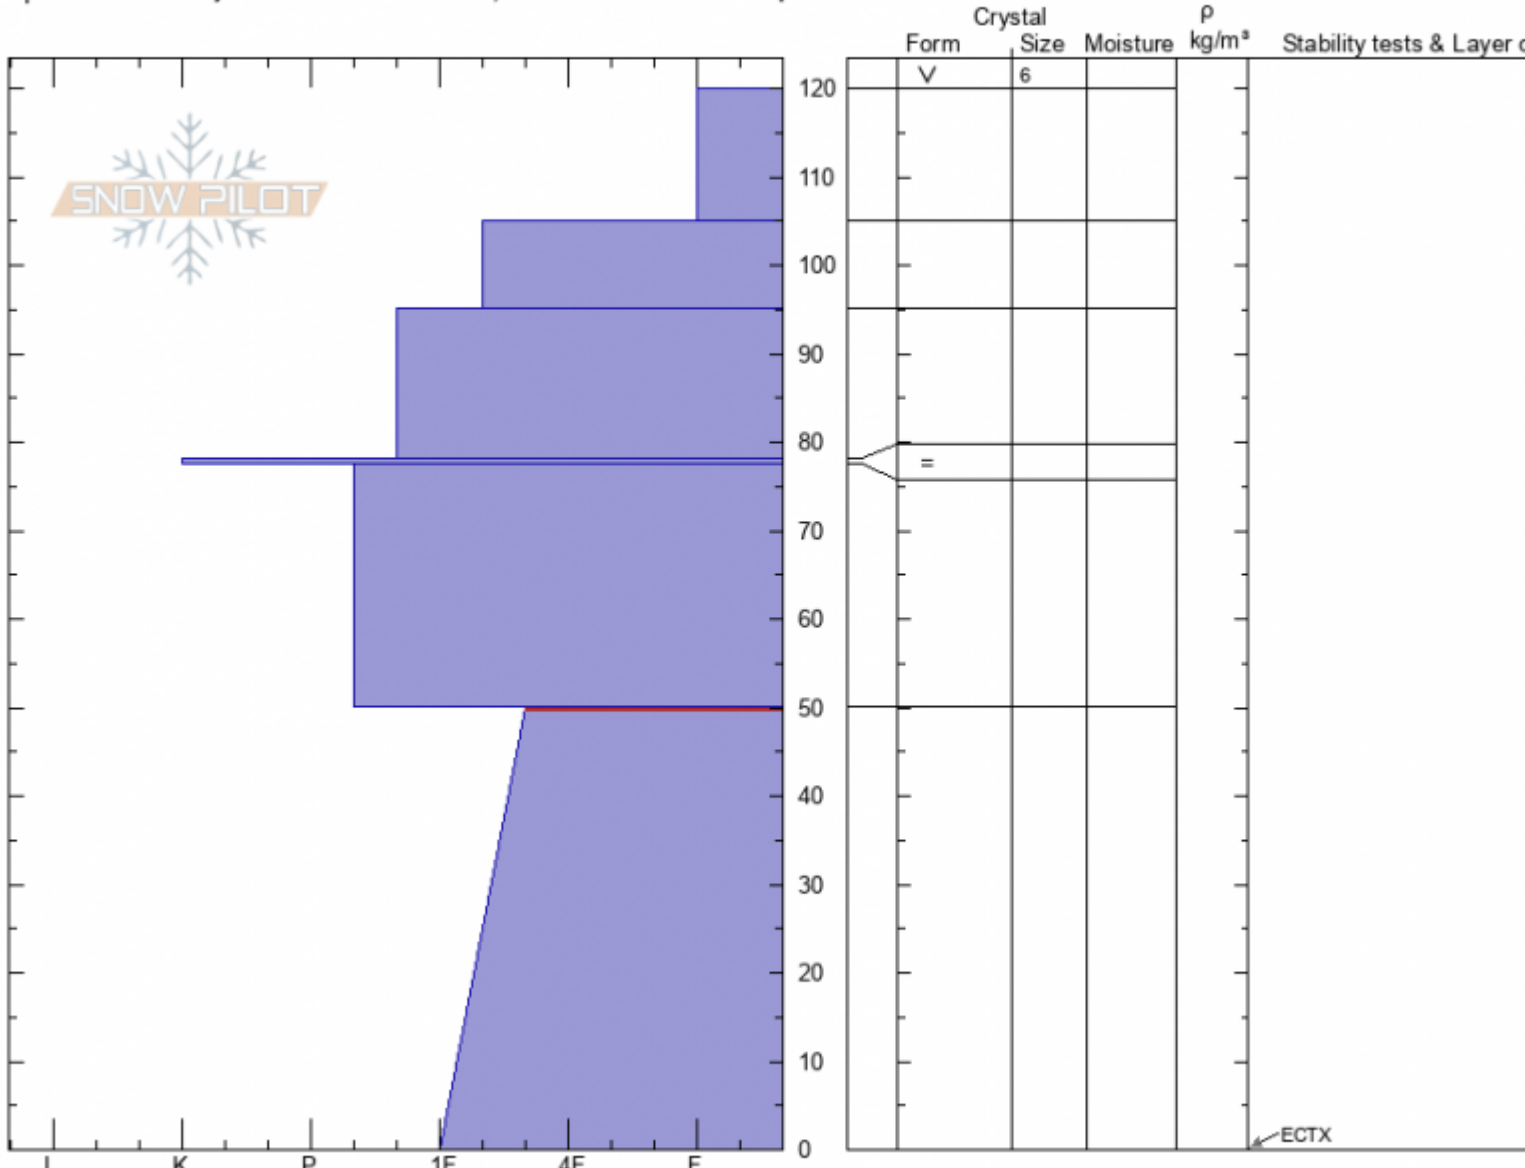

Ski Hill
Lionhead Range
MT

Elevation: **8060 ft**
 Aspect: **90°**

Specifics: Pit is adjacent to avalanche: crown; Snowmobile tracks on slope

Doug Chabot-Admin
01/12/2021 - 1:00pm
 Co-ord: **44.70364N, -111.29736W**
 Slope Angle: **30°**
 Wind Loading:

Stability:
 Air Temperature: **-7°C**
 Sky Cover: **FEW**
 Precipitation: **NO**
 Wind: **Calm**

HS: **120** Layer Notes:
 50-0cm: **Problematic layer**

Notes: This slope avalanched approximately 5 days ago, likely from a sledder.

Advisory Region
 Lionhead Range
 Longitude
 -111.29W
 Latitude
 44.70N

Forecast link: [GNFAC Avalanche Forecast for Wed Jan 13, 2021](#)
 Lionhead Range, 2021-01-12