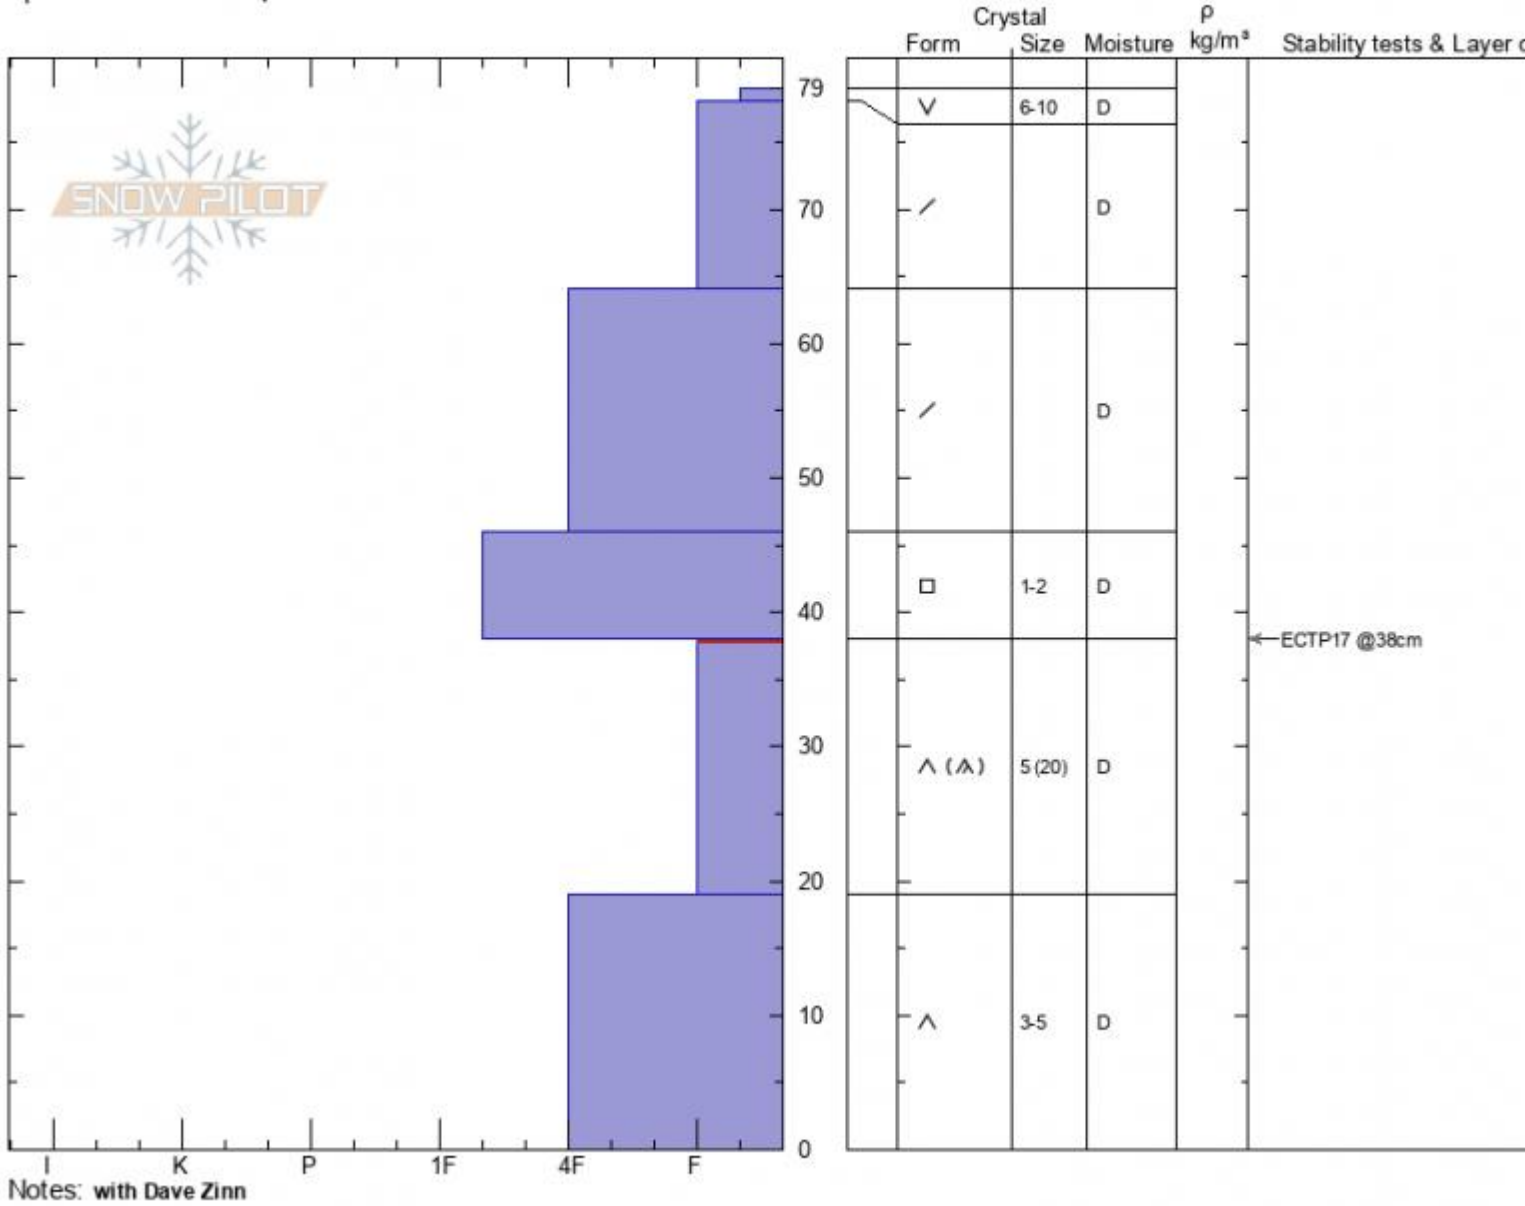

Bacon Rind
Madison Range-S
MT
 Elevation: **8200 ft**
 Aspect: **E**
 Specifics: **We skied slope**

Zach Keskinen
01/12/2021 - 12:30pm
 Co-ord:
 Slope Angle: **12°**
 Wind Loading: **no**

Stability: **poor**
 Air Temperature: **-3°C**
 Sky Cover: **FEW**
 Precipitation: **NO**
 Wind: **SW Light Breeze**

HS: **79** Layer Notes:
 PF: **75** 38-19cm: **Problematic layer**

Advisory Region
 Southern Madison
 Longitude
 -111.10W
 Latitude
 44.96N
 Southern Madison, 2021-01-12