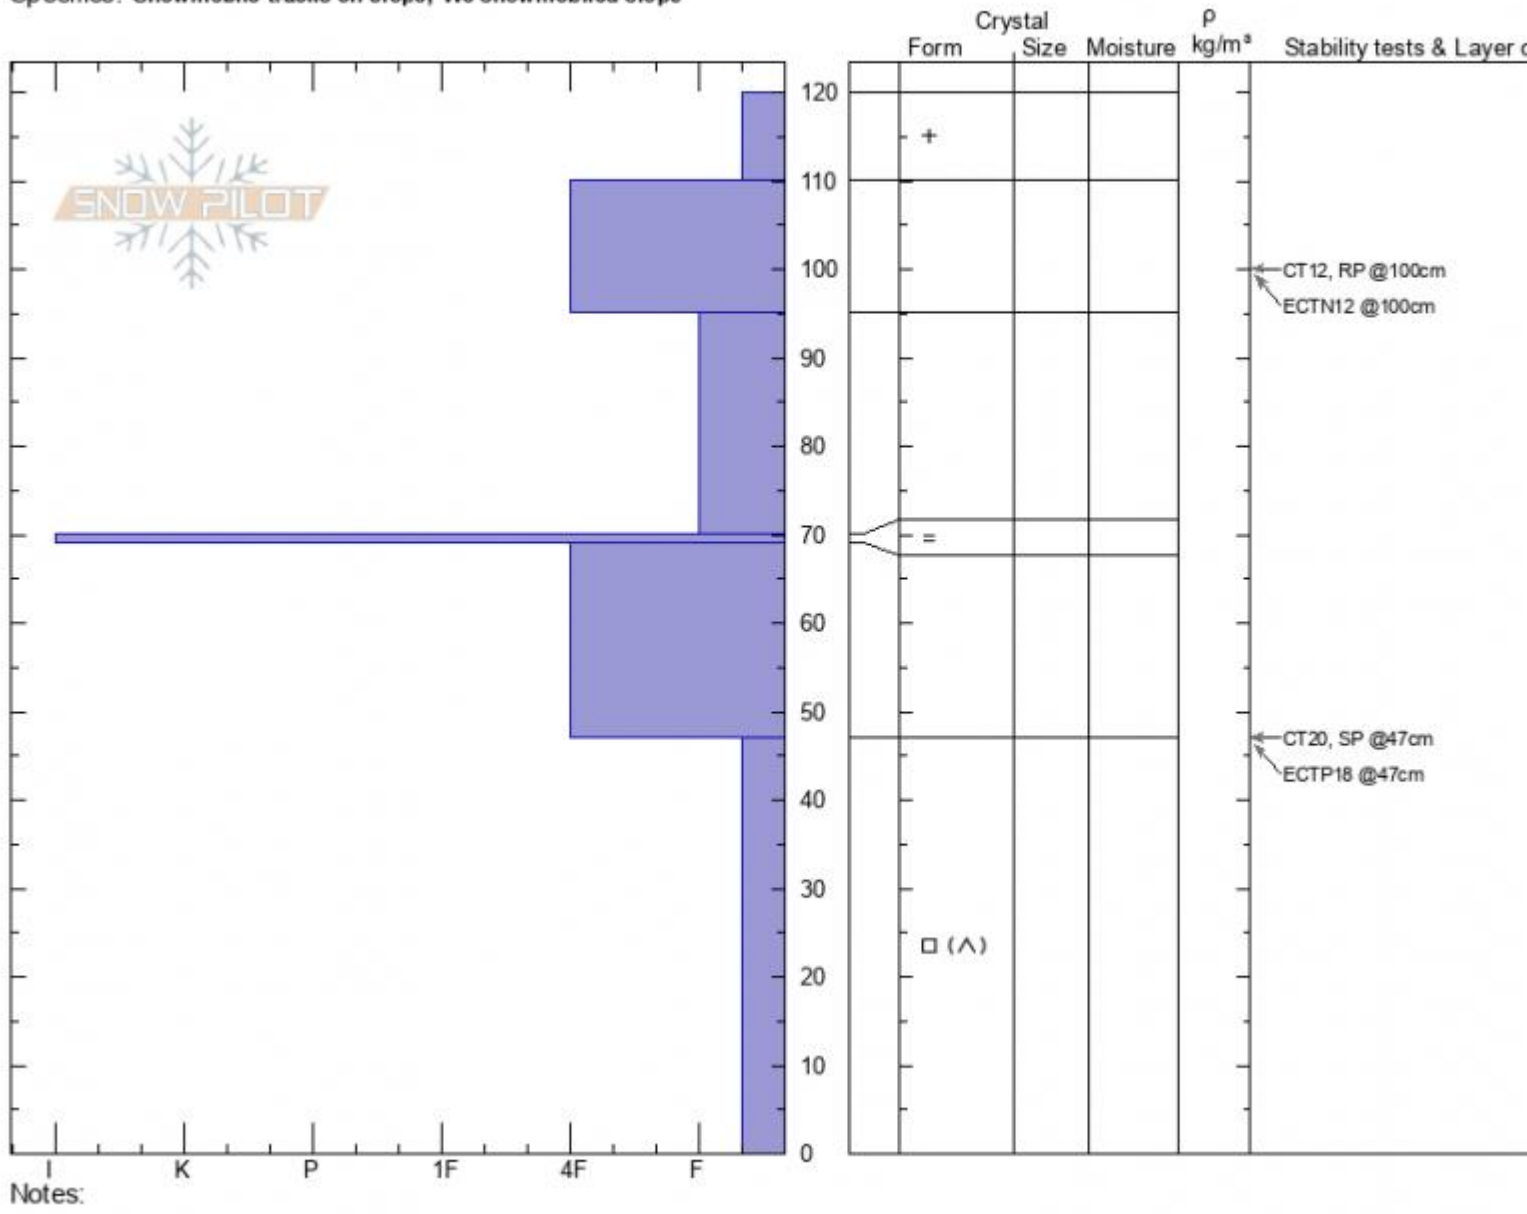

Tin Cup 1/9/21
 Centennial Range
 ID
 Elevation: 8065 ft
 Aspect: 120°
 Specifics: Snowmobile tracks on slope; We snowmobiled slope

Chris Hericks
 01/09/2021 - 2:00pm
 Co-ord: 44.54882N, -111.53003W
 Slope Angle: 15°
 Wind Loading: no

Stability:
 Air Temperature:
 Sky Cover: CLR
 Precipitation: NO
 Wind: NW Light Breeze

HS: 120 Layer Notes:

Advisory Region
 Island Park
 Longitude
 -111.53W
 Latitude
 44.55N
 Island Park, 2021-01-10