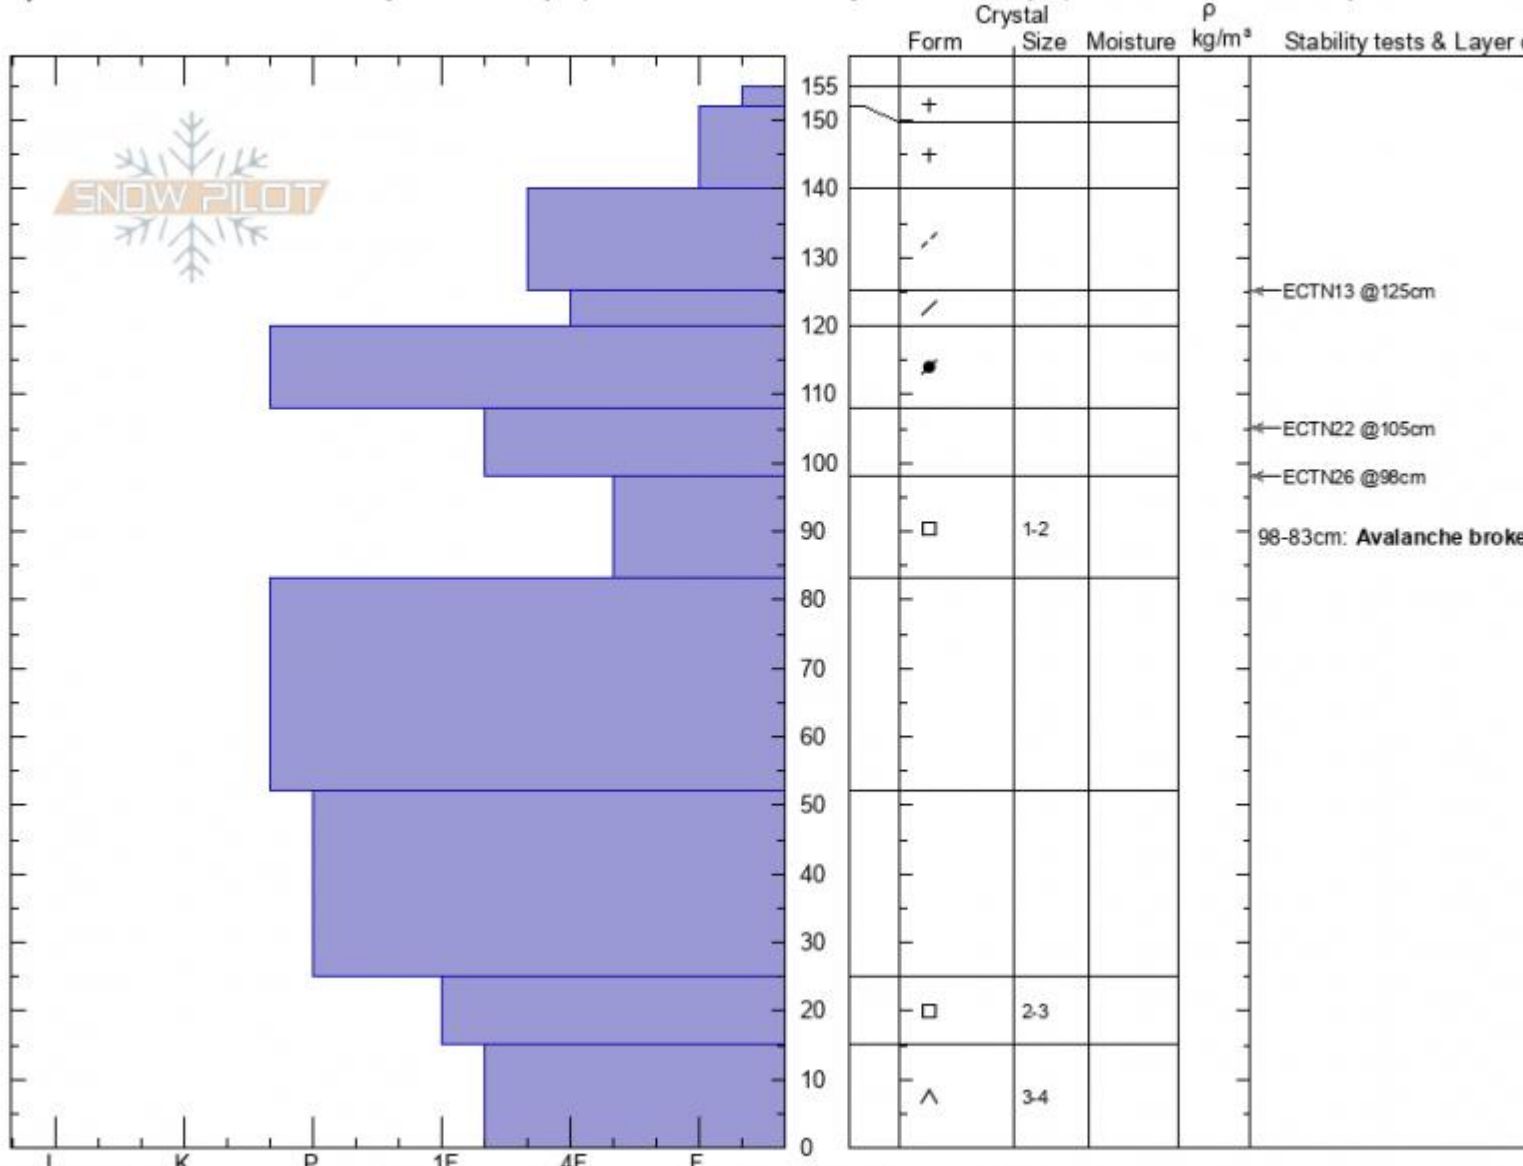

Beaver Creek Crown  
 Madison Range-N  
 MT  
 Elevation: 9400 ft  
 Aspect: 5°

Ian Hoyer  
 01/08/2021 - 12:00pm  
 Co-ord: 45.16978N, -111.36992W  
 Slope Angle: 37°  
 Wind Loading: previous

Stability: **poor**  
 Air Temperature: 19°F  
 Sky Cover: **FEW**  
 Precipitation: **NO**  
 Wind: **Calm**

HS: 155 Layer Notes:  
 98-83cm: **Avalanche broke on b**  
 98-83cm: **Problematic layer**

Specifics: Recent avalanche activity on similar slopes; Recent avalanche activity on different slopes; Snowmobile tracks on slope

Notes: Dug in the crown of an avalanche triggered by a snowmobiler the previous afternoon (1/7/21).

Advisory Region  
 Northern Madison  
 Longitude  
 -111.38W  
 Latitude  
 45.17N

**Avalanche Details:** [Rider triggered large, wide slide on Buck Ridge](#)  
 Northern Madison, 2021-01-08