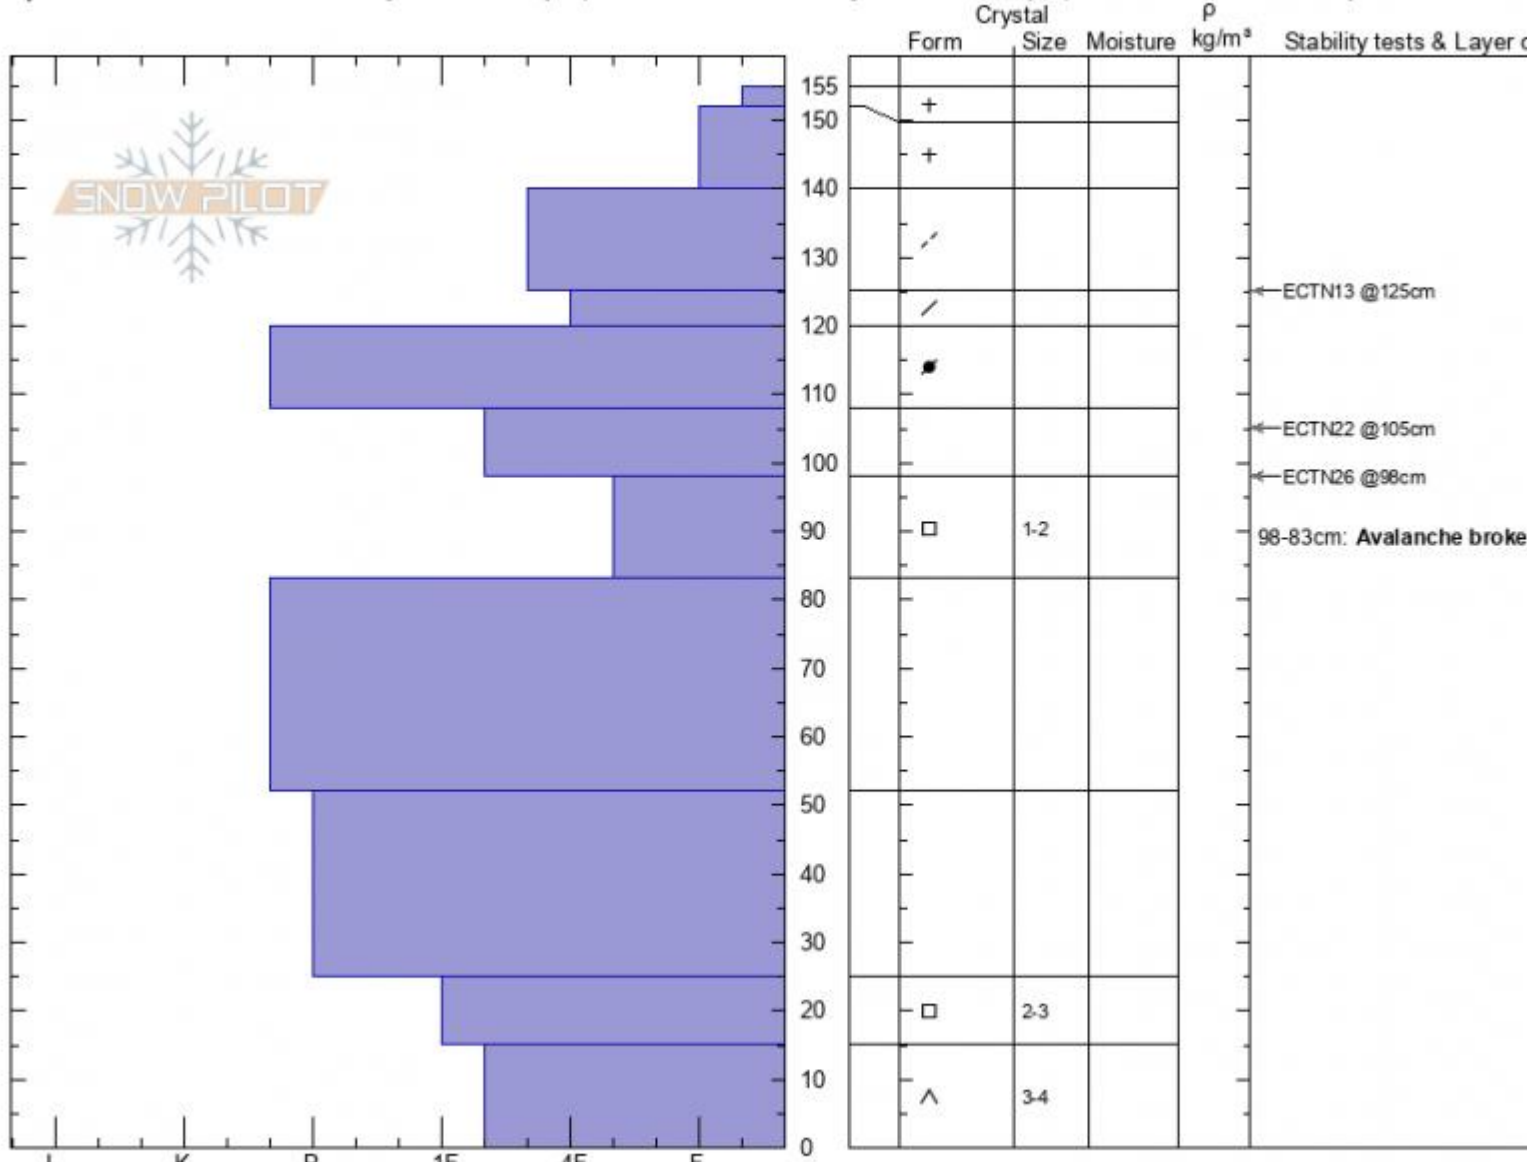

Beaver Creek Crown  
 Madison Range-N  
 MT  
 Elevation: 9400 ft  
 Aspect: 5°

Ian Hoyer  
 01/08/2021 - 12:00pm  
 Co-ord: 45.16978N, -111.36992W  
 Slope Angle: 37°  
 Wind Loading: **previous**

Stability: **poor**  
 Air Temperature: 19°F  
 Sky Cover: **FEW**  
 Precipitation: **NO**  
 Wind: **Calm**

HS: 155 Layer Notes:  
 98-83cm: **Avalanche broke on b**  
 98-83cm: **Problematic layer**

Specifics: Recent avalanche activity on similar slopes; Recent avalanche activity on different slopes; Snowmobile tracks on slope

Notes: Dug in the crown of an avalanche triggered by a snowmobiler the previous afternoon (1/7/21).

Advisory Region  
 Northern Madison  
 Longitude  
 -111.38W  
 Latitude  
 45.17N

**Avalanche Details:** [Rider triggered large, wide slide on Buck Ridge](#)  
 Northern Madison, 2021-01-08