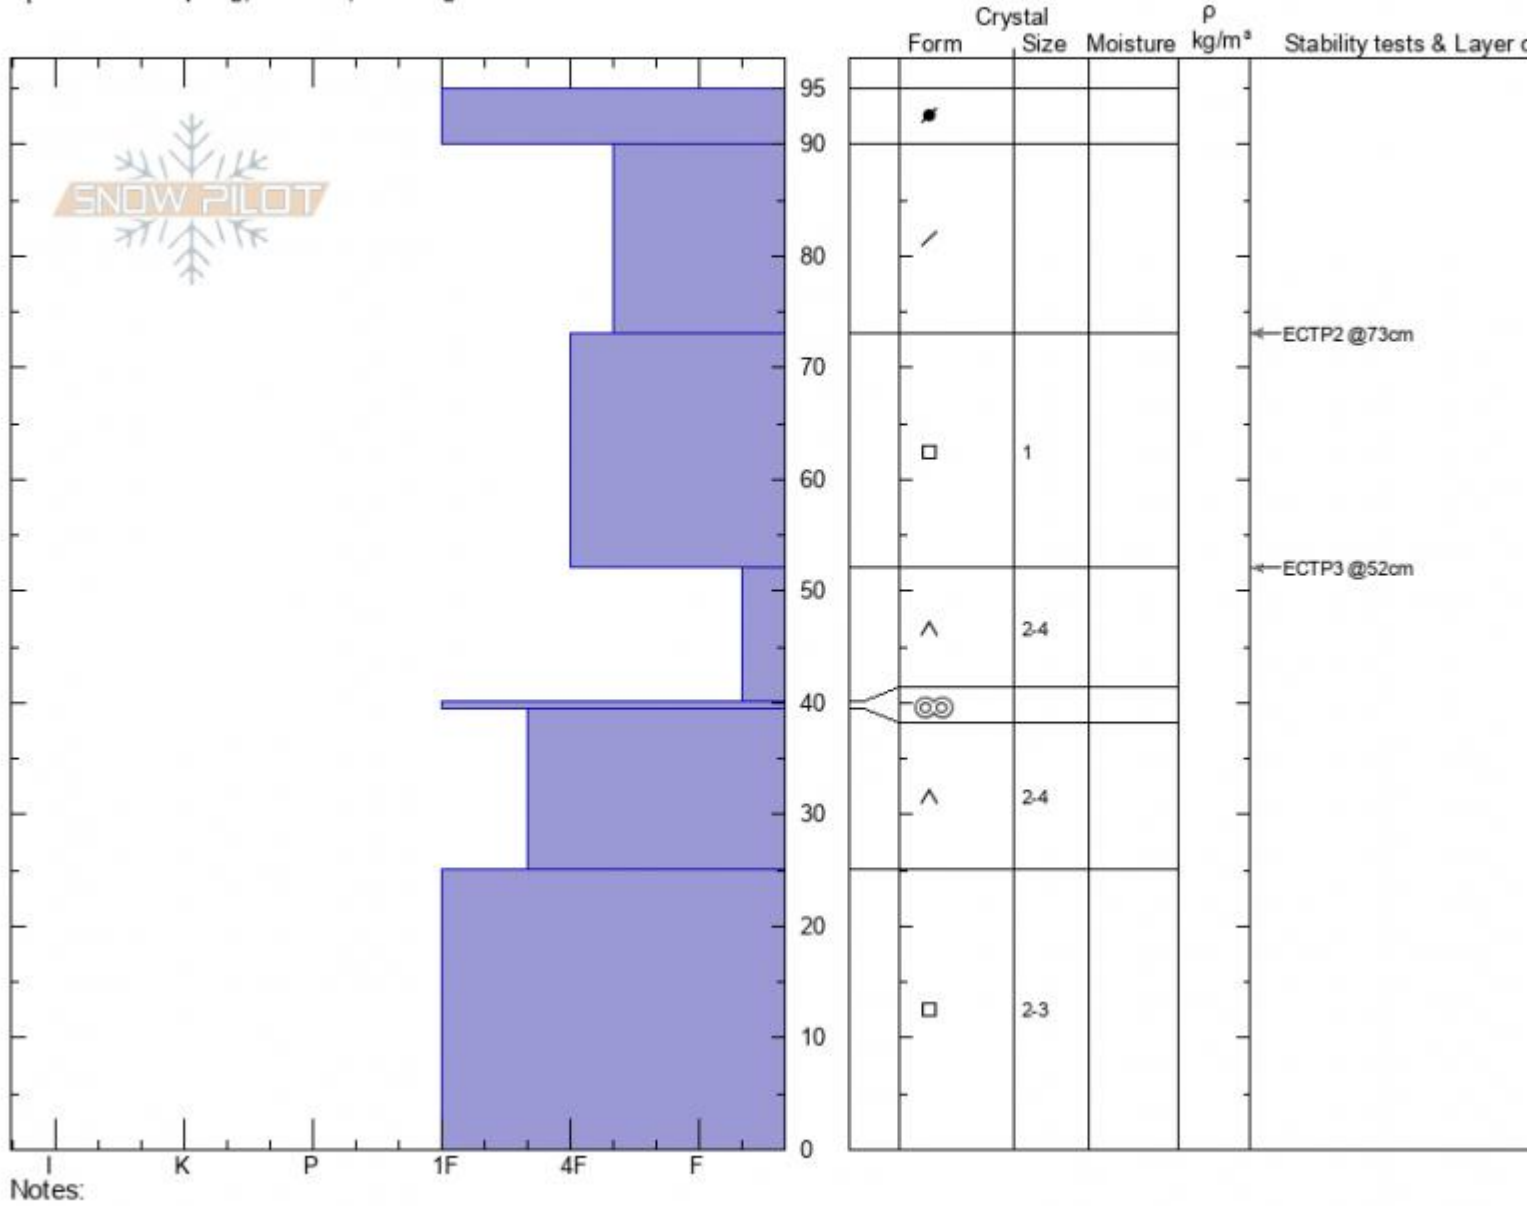

TFork/Sunlight
 Madison Range-S
 MT
 Elevation: 9434 ft
 Aspect: 100°
 Specifics: Collapsing, localized; Cracking

Alex Marienthal
 01/03/2021 - 10:20pm
 Co-ord: 44.97497N, -111.31382W
 Slope Angle: 25°
 Wind Loading: yes

Stability:
 Air Temperature:
 Sky Cover: OVC
 Precipitation: S2
 Wind: SW Strong

HS: 95 Layer Notes:
 39.5-25cm: Problematic layer

Advisory Region
 Southern Madison
 Longitude
 -111.31W
 Latitude
 44.97N
 Southern Madison, 2021-01-04