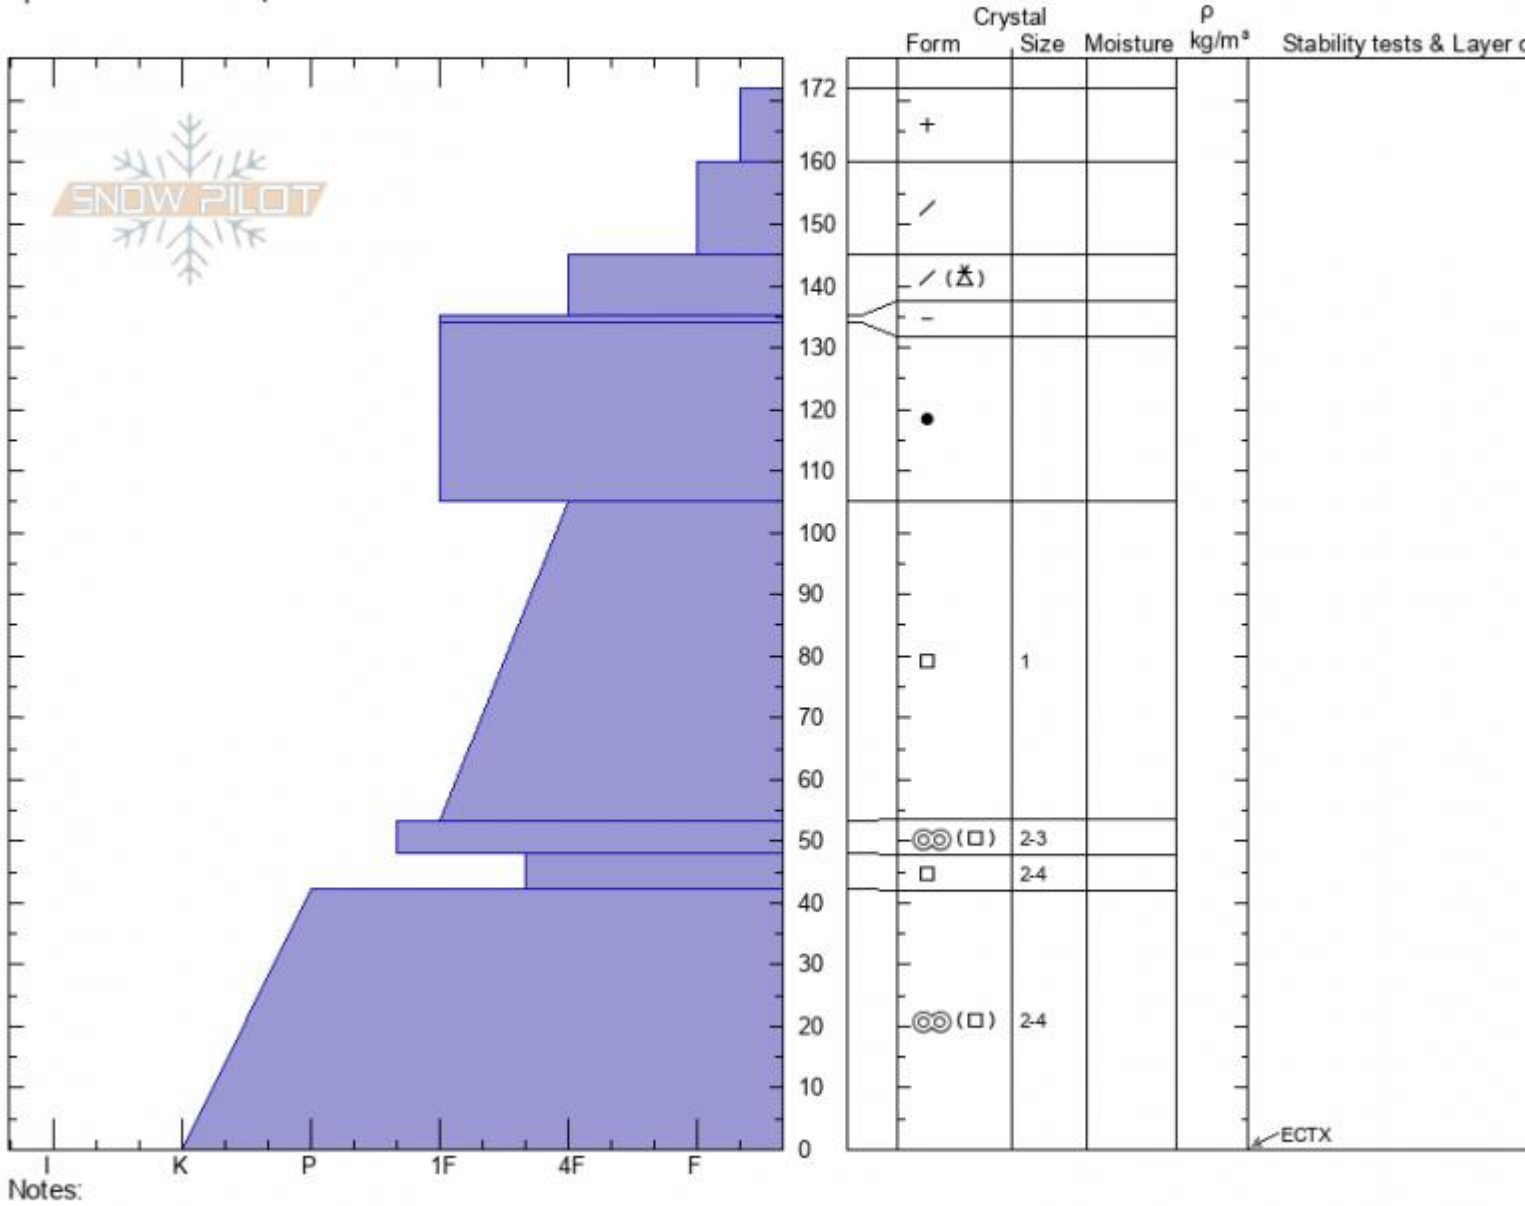

**Republic Ridgeline**  
**Cooke City**  
**MT**  
 Elevation: **9350 ft**  
 Aspect: **120°**  
 Specifics: **We skied slope**

**Dave Zinn**  
**12/31/2020 - 12:00pm**  
 Co-ord: **44.98516N, -109.95588W**  
 Slope Angle: **30°**  
 Wind Loading: **no**

Stability: **very\_good**      HS: **172**      Layer Notes:  
 Air Temperature:  
 Sky Cover: **OVC**  
 Precipitation: **S1**  
 Wind: **Calm**

Advisory Region  
 Cooke City  
 Longitude  
 -109.94W  
 Latitude  
 44.99N  
 Cooke City, 2021-01-01